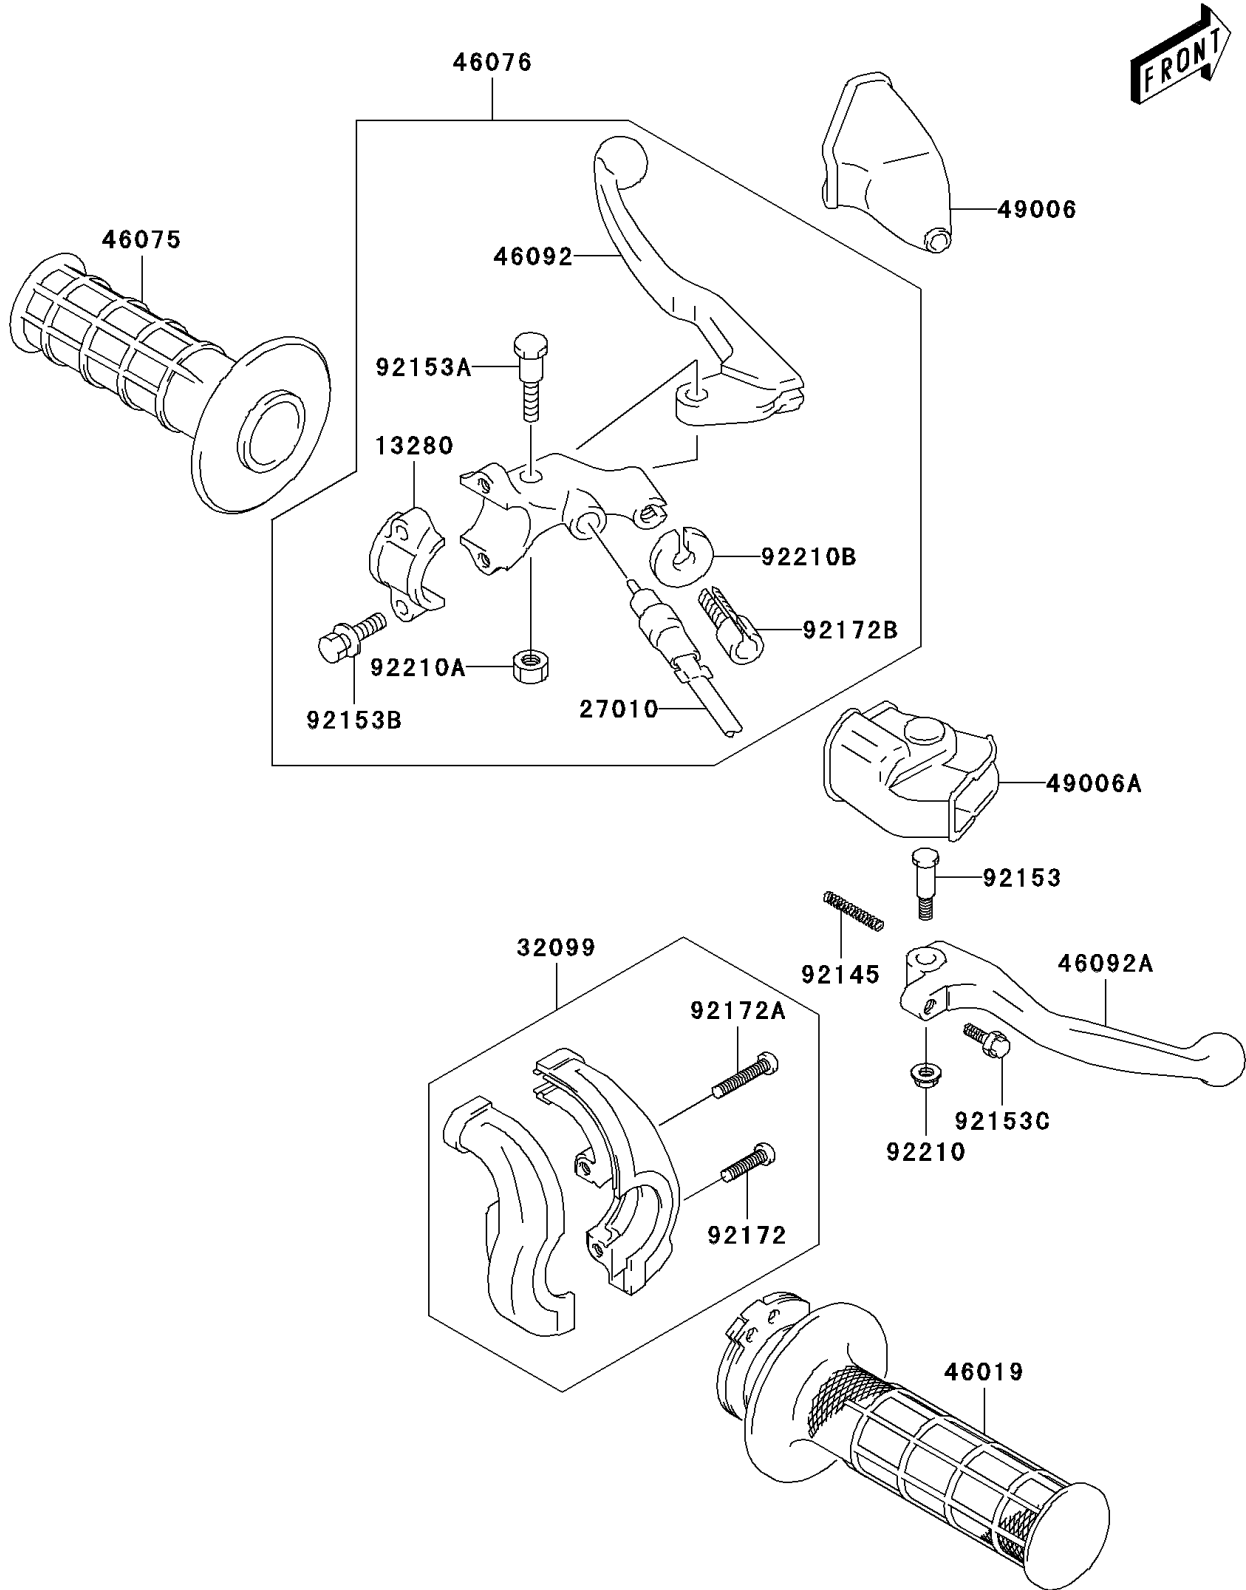

2003 KLX400R PARTS DIAGRAM

Handle Lever

F2316

2003 KLX400R PARTS LIST

Handle Lever

ITEM NAME	PART NUMBER	QUANTITY
HOLDER (Ref # 13280)	13280-S032	1
SWITCH,CLUTCH (Ref # 27010)	27010-S034	1
CASE,THROTTLE (Ref # 32099)	32099-S008	1
GRIP-ASSY,THROTTLE (Ref # 46019)	46019-S006	1
GRIP (Ref # 46075)	46075-S003	1
LEVER-ASSY-GRIP,CLUTCH (Ref # 46076)	46076-S010	1
LEVER-GRIP,CLUTCH (Ref # 46092)	46092-S014	1
LEVER-GRIP,BRAKE (Ref # 46092A)	46092-S015	1
BOOT,CLUTCH CABLE (Ref # 49006)	49006-S030	1
BOOT (Ref # 49006A)	49006-S033	1
SPRING,RETURN (Ref # 92145)	92145-S052	1
BOLT (Ref # 92153)	92153-S170	1
BOLT (Ref # 92153A)	92153-S345	1
BOLT (Ref # 92153B)	92153-S346	2
BOLT (Ref # 92153C)	92153-S362	1
SCREW (Ref # 92172)	92172-S133	1
SCREW (Ref # 92172A)	92172-S155	1
SCREW,ADJUSTER (Ref # 92172B)	92172-S206	1
NUT (Ref # 92210)	92210-S004	1
NUT (Ref # 92210A)	92210-S053	1
NUT,LOCK (Ref # 92210B)	92210-S128	1