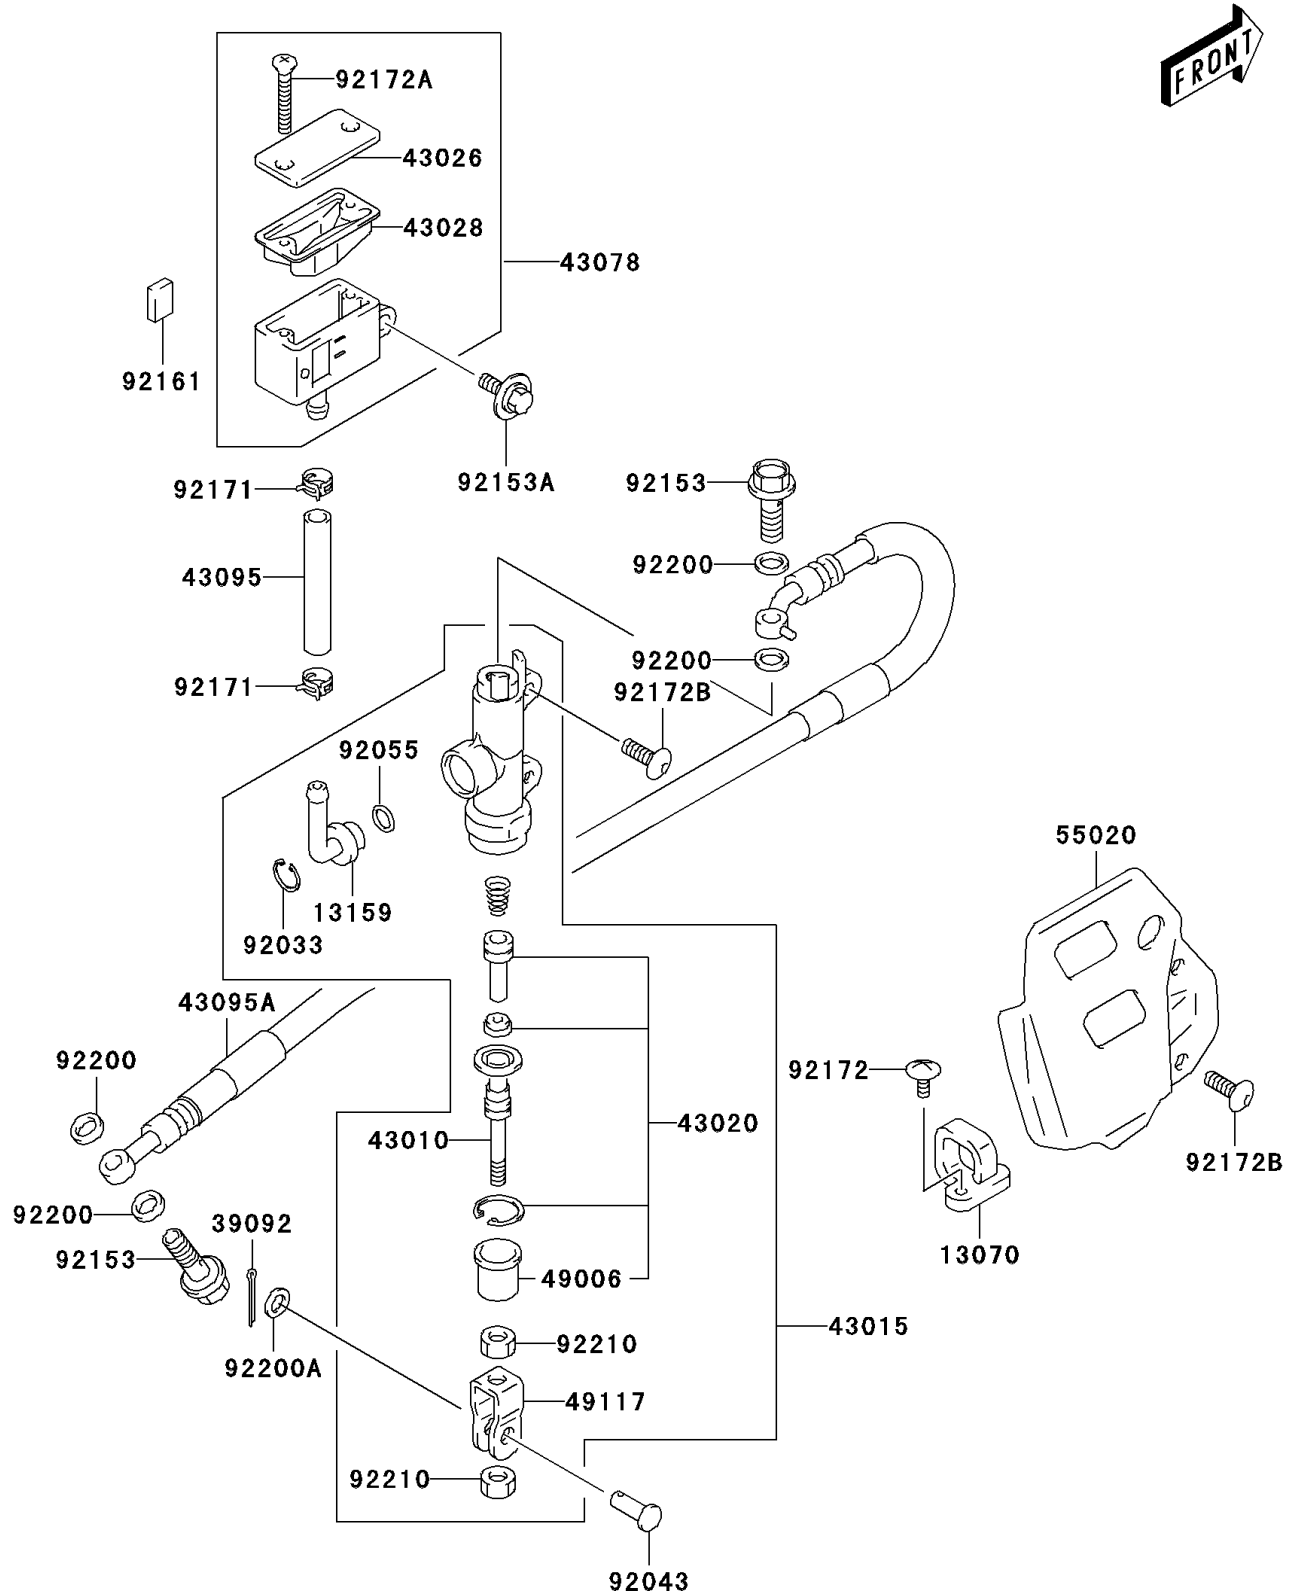

# 2003 KLX400R PARTS DIAGRAM

## Rear Master Cylinder

F2293

## 2003 KLX400R PARTS LIST

### Rear Master Cylinder

ITEM NAME	PART NUMBER	QUANTITY
GUIDE,BRAKE HOSE (Ref # 13070)	13070-S019	2
CONNECTOR (Ref # 13159)	13159-S002	1
PIN-HAIR,FR FOOTREST COTTER (Ref # 39092)	39092-S004	1
ROD-ASSY-BRAKE (Ref # 43010)	43010-S002	1
CYLINDER-ASSY-MASTER,RR (Ref # 43015)	43015-S011	1
PISTON-COMP-BRAKE (Ref # 43020)	43020-S007	1
CAP-BRAKE (Ref # 43026)	43026-S008	1
DIAPHRAGM (Ref # 43028)	43028-S006	1
RESERVOIR (Ref # 43078)	43078-S007	1
HOSE-BRAKE,RESERVOIR (Ref # 43095)	43095-S012	1
HOSE-BRAKE,RR (Ref # 43095A)	43095-S014	1
BOOT (Ref # 49006)	49006-S026	1
YOKE (Ref # 49117)	49117-S003	1
GUARD,REAR MASTER CYLINDER (Ref # 55020)	55020-S030	1
RING-SNAP (Ref # 92033)	92033-S042	1
PIN,REAR MASTER CYLINDER (Ref # 92043)	92043-S036	1
RING-O (Ref # 92055)	92055-S071	1
BOLT (Ref # 92153)	92153-S053	2
BOLT,6X16 (Ref # 92153A)	92153-S320	1
DAMPER,RESERVOIR TANK (Ref # 92161)	92161-S124	1
CLAMP (Ref # 92171)	92171-S109	2
SCREW,MOVABLE DRIVE (Ref # 92172)	92172-S144	2
SCREW (Ref # 92172A)	92172-S211	2
SCREW,6X16 (Ref # 92172B)	92172-S212	4
WASHER,10X15X1.5 (Ref # 92200)	92200-S014	4
WASHER,REAR MASTER CYLINDER (Ref # 92200A)	92200-S135	1
NUT (Ref # 92210)	92210-S112	2