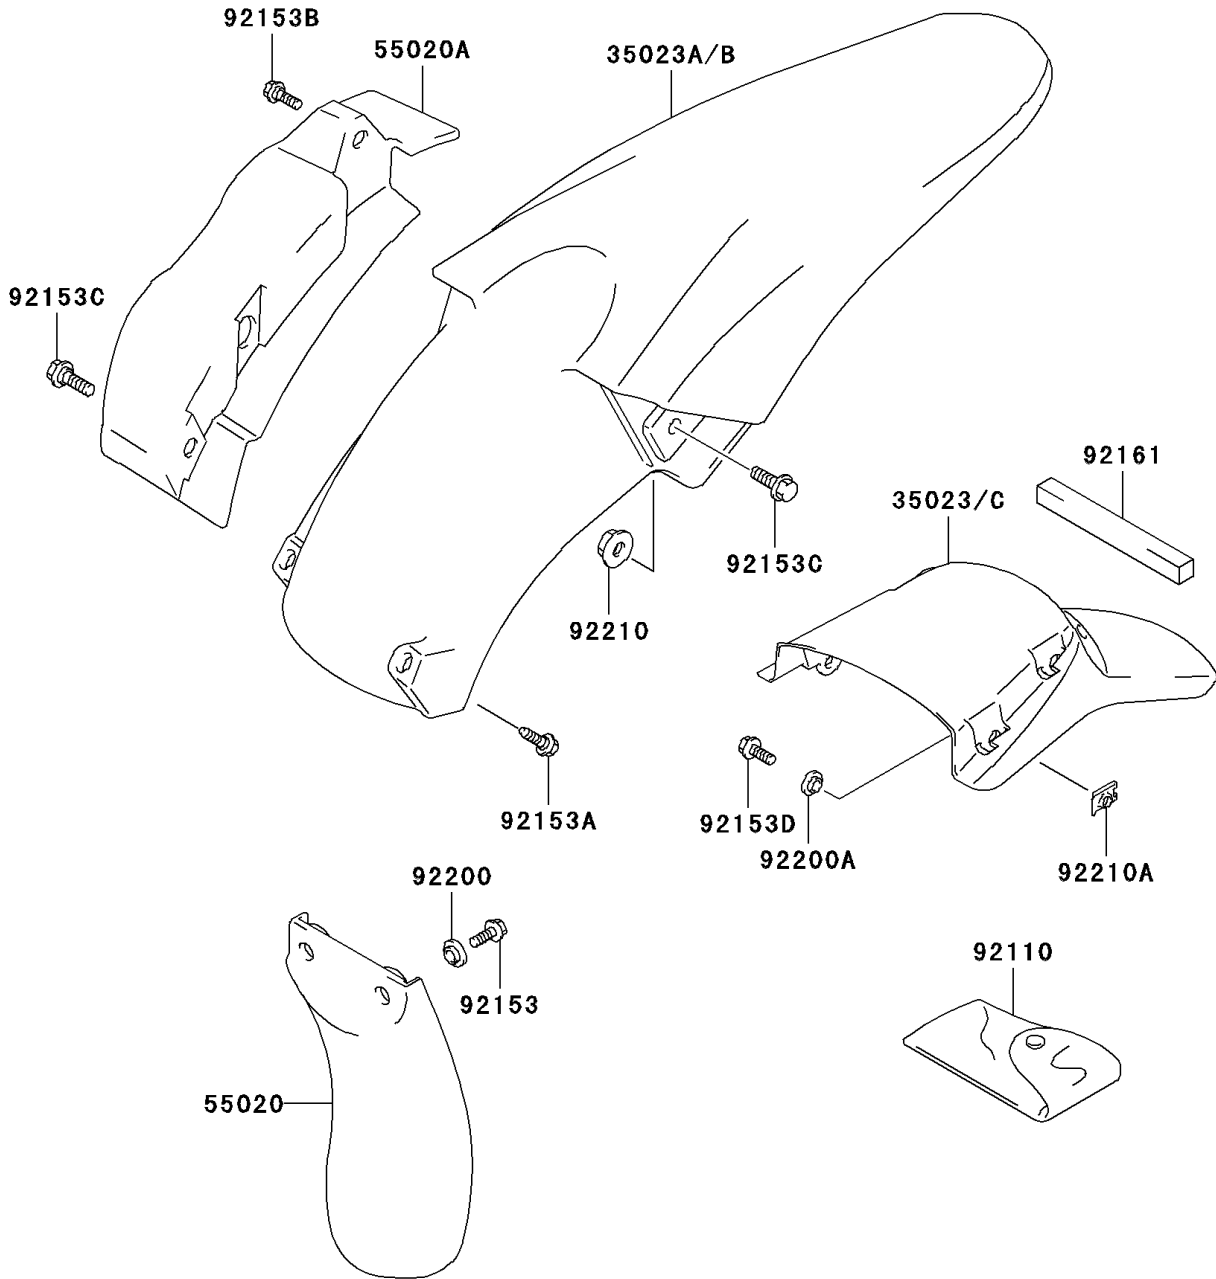

2004 KLX400R (Canada Only) PARTS DIAGRAM

Rear Fender(s)

F2172

2004 KLX400R (Canada Only) PARTS LIST

Rear Fender(s)

ITEM NAME	PART NUMBER	QUANTITY
GUARD,REAR FENDER,FR (Ref # 55020)	55020-S005	1
GUARD,FENDER (Ref # 55020A)	55020-S029	1
TOOL-WRENCH (Ref # 92110)	92110-S004	1
BOLT (Ref # 92153)	92153-S001	2
BOLT,6X16 (Ref # 92153A)	92153-S044	2
BOLT (Ref # 92153B)	92153-S161	1
BOLT (Ref # 92153C)	92153-S196	3
BOLT (Ref # 92153D)	92153-S363	4
DAMPER (Ref # 92161)	92161-S143	1
WASHER (Ref # 92200)	92200-S074	2
WASHER (Ref # 92200A)	92200-S194	4
NUT (Ref # 92210)	92210-S054	2
NUT (Ref # 92210A)	92210-S138	4
FENDER-REAR,INNER (Ref # 35023)	35023-S014	1
FENDER-REAR,L.GREEN (Ref # 35023A)	35023-S015-535	1
FENDER-REAR,L.GREEN (Ref # 35023B)	35023-S017-535	1
FENDER-REAR,INNER (Ref # 35023C)	35023-S018	1