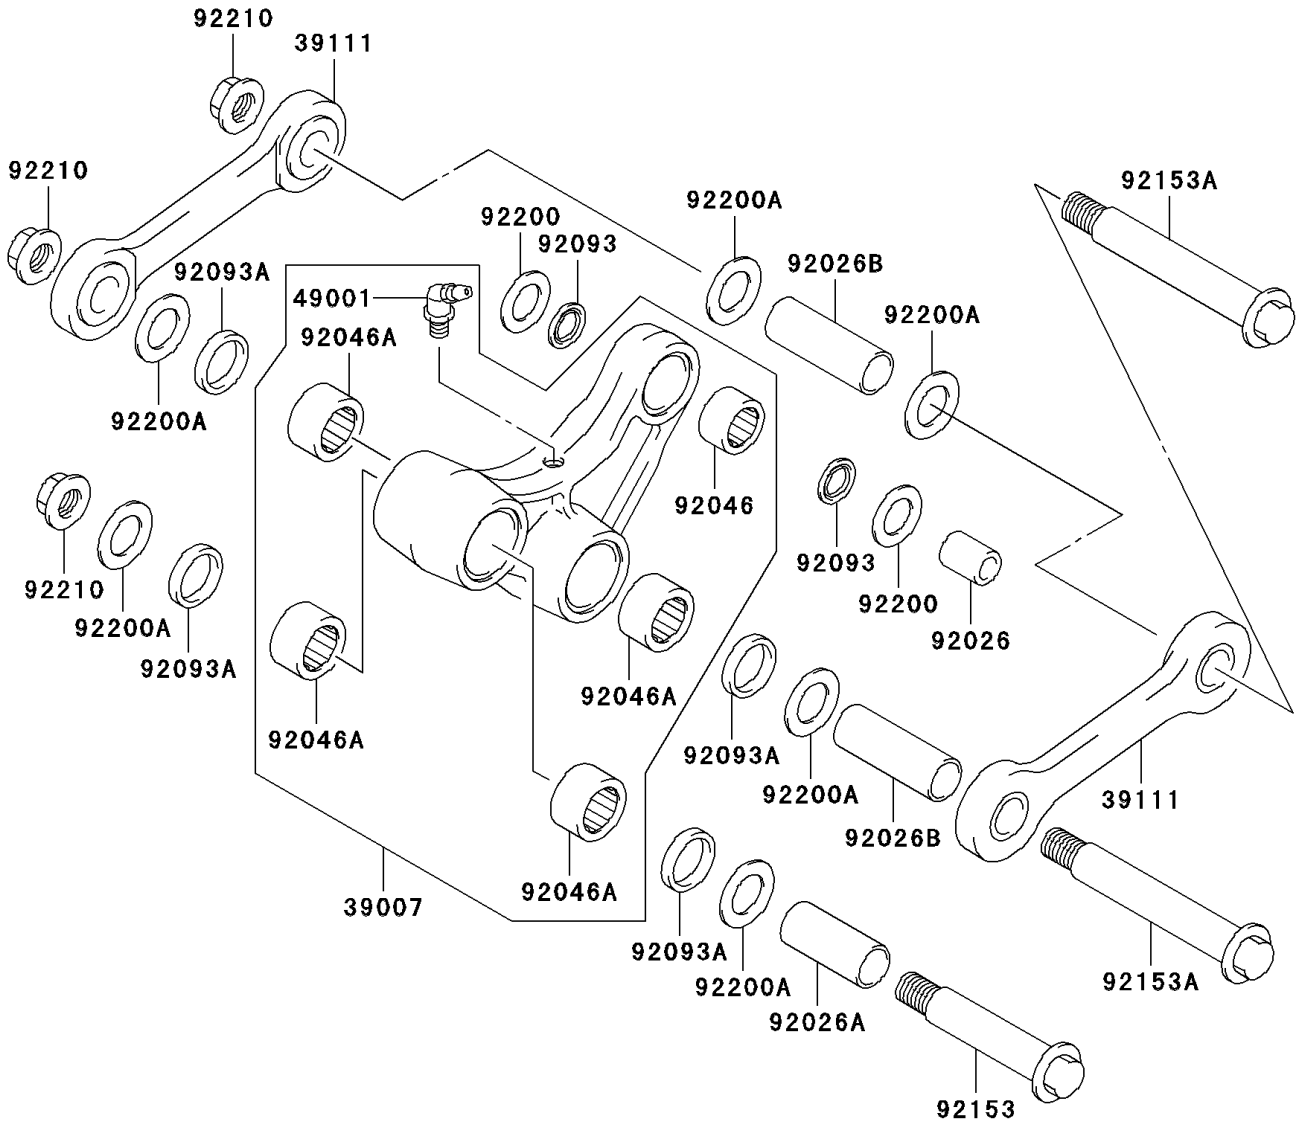

2004 KLX400R (Canada Only) PARTS DIAGRAM

Rear Suspension

F2150

2004 KLX400R (Canada Only) PARTS LIST

Rear Suspension

ITEM NAME	PART NUMBER	QUANTITY
ARM-SUSP (Ref # 39007)	39007-S014	1
ROD-TIE (Ref # 39111)	39111-S005	2
NIPPLE-GREASE (Ref # 49001)	49001-S003	2
SPACER,REAR CUSHION (Ref # 92026)	92026-S046	1
SPACER,15X20X45 (Ref # 92026A)	92026-S131	1
SPACER,15X20X57.4 (Ref # 92026B)	92026-S132	2
BEARING-NEEDLE,16X22X12 (Ref # 92046)	92046-S009	1
BEARING-NEEDLE (Ref # 92046A)	92046-S018	4
SEAL,REAR CUSHION (Ref # 92093)	92093-S010	2
SEAL (Ref # 92093A)	92093-S041	4
BOLT,12X76 (Ref # 92153)	92153-S356	1
BOLT,12X100 (Ref # 92153A)	92153-S357	2
WASHER (Ref # 92200)	92200-S081	2
WASHER,20X32.5X1.6 (Ref # 92200A)	92200-S180	6
NUT (Ref # 92210)	92210-S106	3