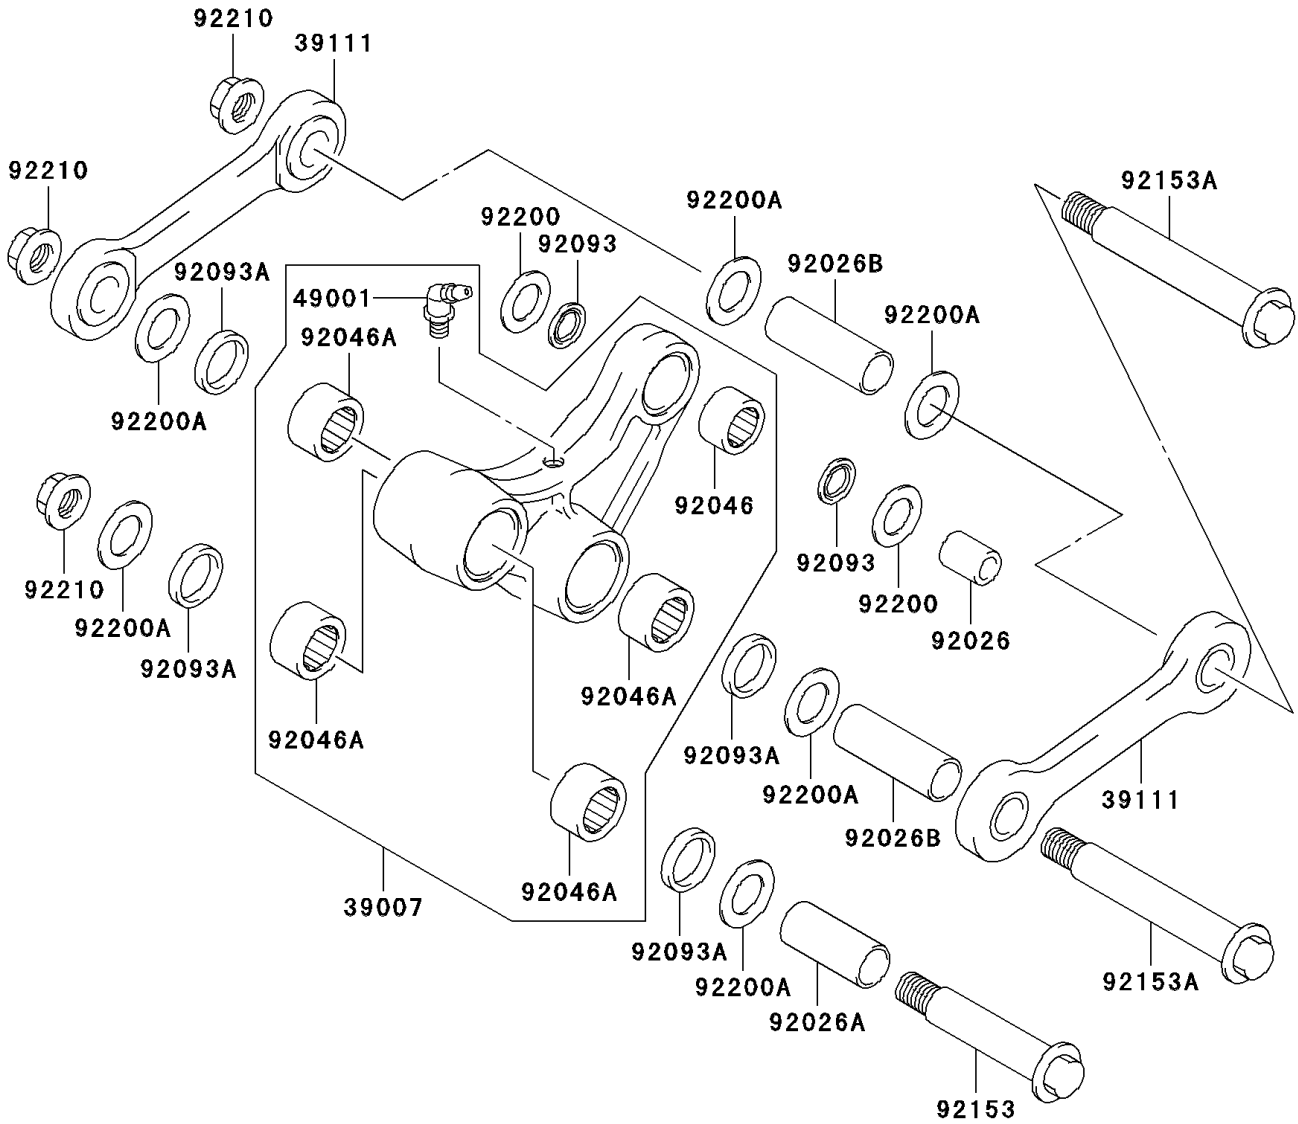

# 2004 KLX400R (Canada Only) PARTS DIAGRAM

Rear Suspension

F2150

## 2004 KLX400R (Canada Only) PARTS LIST

### Rear Suspension

ITEM NAME	PART NUMBER	QUANTITY
ARM-SUSP (Ref # 39007)	39007-S014	1
ROD-TIE (Ref # 39111)	39111-S005	2
NIPPLE-GREASE (Ref # 49001)	49001-S003	2
SPACER,REAR CUSHION (Ref # 92026)	92026-S046	1
SPACER,15X20X45 (Ref # 92026A)	92026-S131	1
SPACER,15X20X57.4 (Ref # 92026B)	92026-S132	2
BEARING-NEEDLE,16X22X12 (Ref # 92046)	92046-S009	1
BEARING-NEEDLE (Ref # 92046A)	92046-S018	4
SEAL,REAR CUSHION (Ref # 92093)	92093-S010	2
SEAL (Ref # 92093A)	92093-S041	4
BOLT,12X76 (Ref # 92153)	92153-S356	1
BOLT,12X100 (Ref # 92153A)	92153-S357	2
WASHER (Ref # 92200)	92200-S081	2
WASHER,20X32.5X1.6 (Ref # 92200A)	92200-S180	6
NUT (Ref # 92210)	92210-S106	3