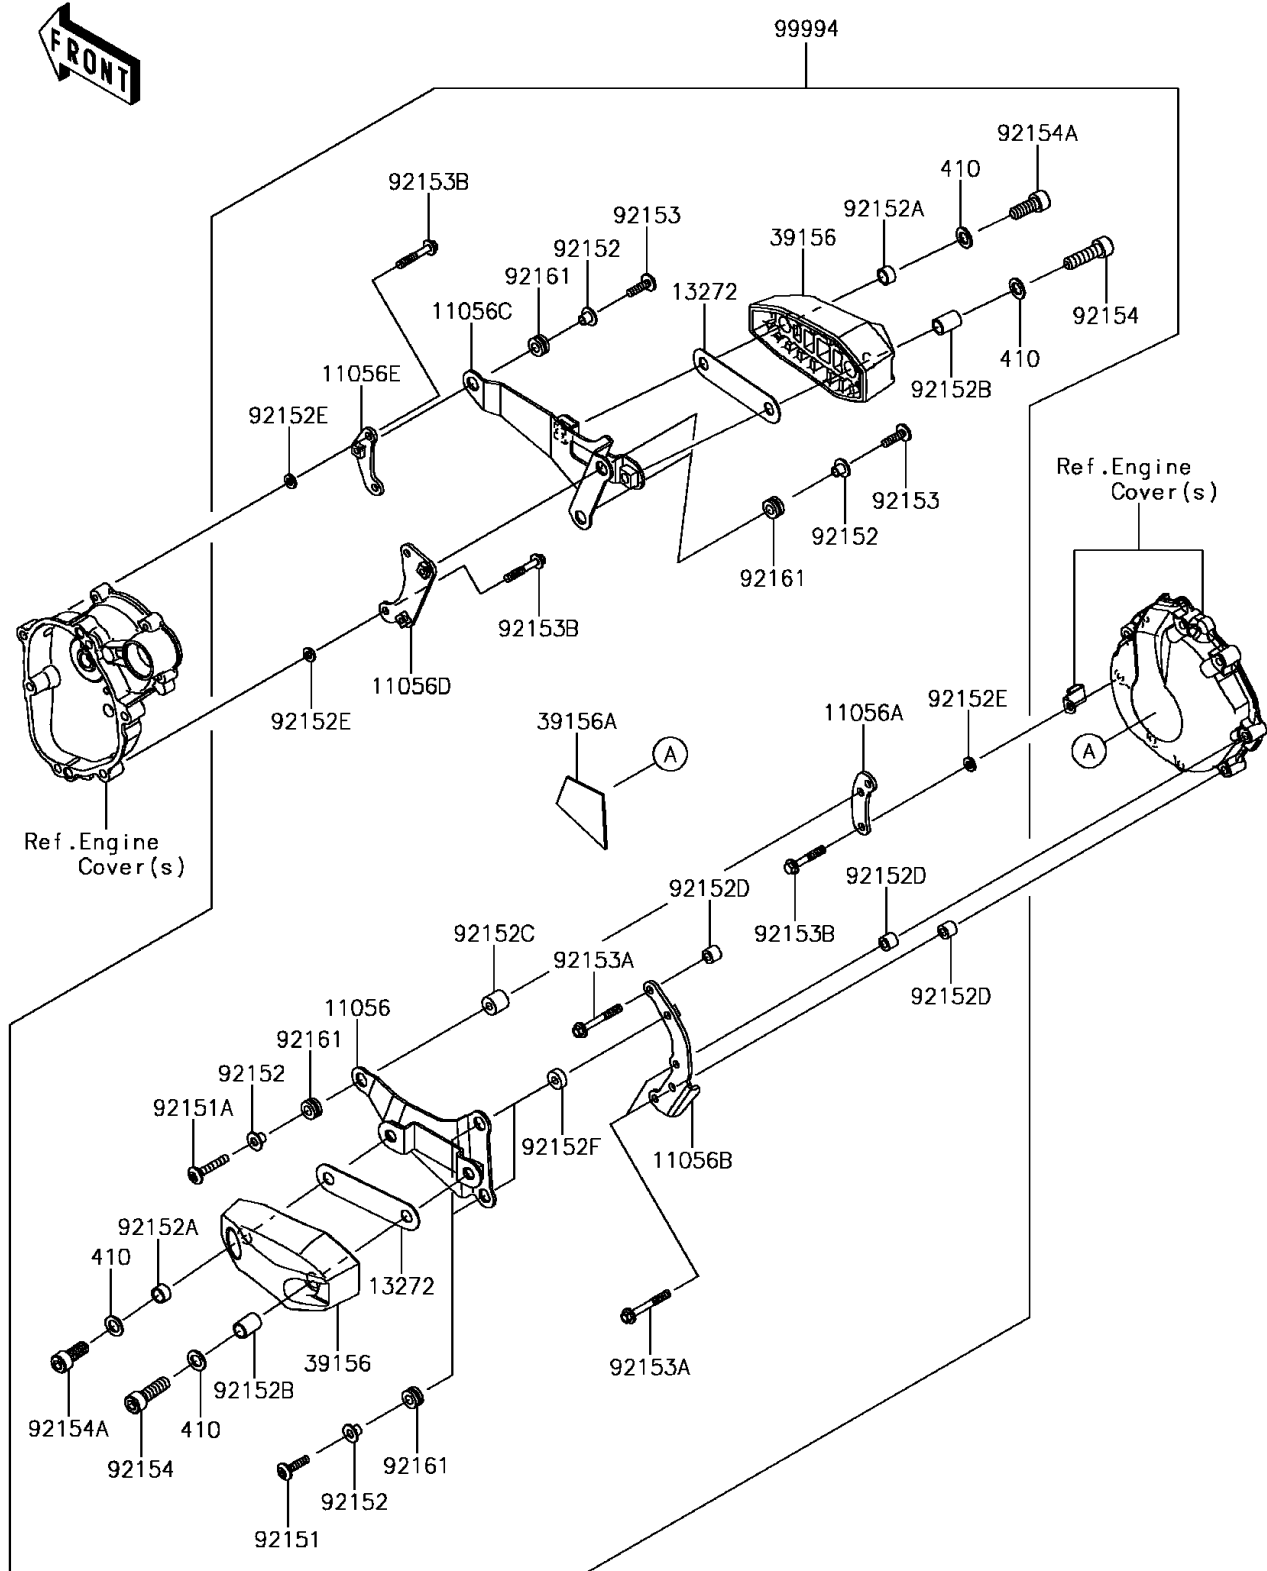

2017 Ninja ZX-6R PARTS DIAGRAM

Accessory(Engine Guard)

F2910A

2017 Ninja ZX-6R PARTS LIST

Accessory(Engine Guard)

ITEM NAME	PART NUMBER	QUANTITY
BRACKET,PAD,EG. GUARD,LH (Ref # 11056)	11056-2326	1
BRACKET,FR,EG. GUARD,LH (Ref # 11056A)	11056-2327	1
BRACKET,RR,EG. GUARD,LH (Ref # 11056B)	11056-2328	1
BRACKET,PAD,EG. GUARD,RH (Ref # 11056C)	11056-2329	1
BRACKET,EG. GUARD,RH,RR (Ref # 11056D)	11056-2330	1
BRACKET,EG. GUARD,RH,FR (Ref # 11056E)	11056-2331	1
PLATE (Ref # 13272)	13272-1440	1
PAD,ENGINE GUARD (Ref # 39156)	39156-0758	1
PAD (Ref # 39156A)	39156-0996	1
WASHER-PLAIN-SMALL,10MM (Ref # 410)	410AA1000	1
BOLT,SOCKET,6X25 (Ref # 92151)	92151-1611	1
BOLT,SOCKET,6X35 (Ref # 92151A)	92151-1835	1
COLLAR,6.3X8.3X9.2 (Ref # 92152)	92152-0237	1
COLLAR,10.6X13.8X7.8 (Ref # 92152A)	92152-1661	1
COLLAR,10.6X13.8X19.8 (Ref # 92152B)	92152-1662	1
COLLAR,6.5X16X15 (Ref # 92152C)	92152-1711	1
COLLAR,6.5X12X10 (Ref # 92152D)	92152-1712	1
COLLAR,6.5X12X2 (Ref # 92152E)	92152-1713	1
COLLAR,6.5X16X6 (Ref # 92152F)	92152-1727	1
BOLT,SOCKET,6X22 (Ref # 92153)	92153-1356	1
BOLT,FLANGED,6X45 (Ref # 92153A)	92153-1575	1
BOLT,FLANGED,6X35 (Ref # 92153B)	92153-1579	1
BOLT,SOCKET,10X35 (Ref # 92154)	92154-1146	1
BOLT,SOCKET,10X25 (Ref # 92154A)	92154-1147	1
DAMPER (Ref # 92161)	92161-1545	1
KIT-ACCESSORY,EG GUARD (Ref # 99994)	99994-0349	1