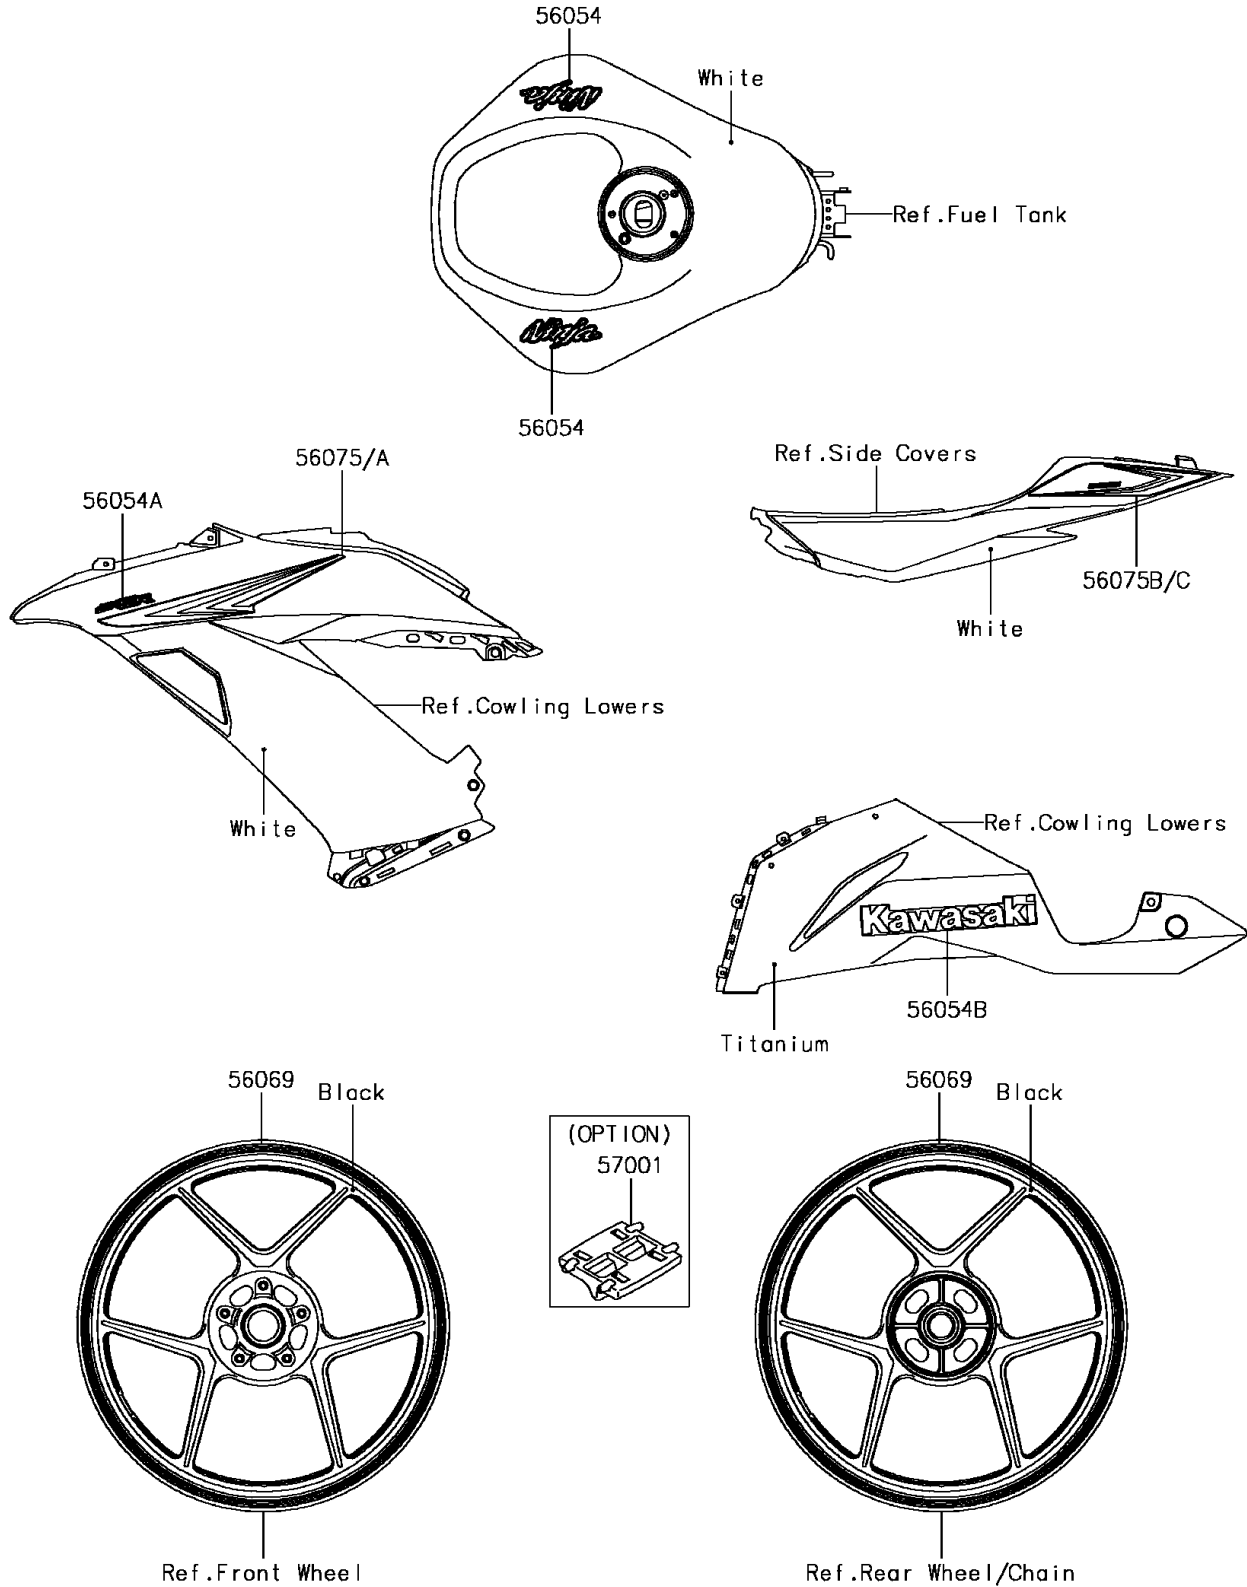

## 2017 Ninja ZX-6R PARTS DIAGRAM

Decals(White)(EHF)

F2861C

## 2017 Ninja ZX-6R PARTS LIST

Decals(White)(EHF)

ITEM NAME	PART NUMBER	QUANTITY
MARK,FUEL TANK,NINJA (Ref # 56054)	56054-2095	1
MARK,SIDE COWL.,ZX-6R (Ref # 56054A)	56054-2106	1
MARK,LWR COWL.,KAWASAKI (Ref # 56054B)	56054-2107	1
PATTERN,WHEEL,GREEN,4X1353 (Ref # 56069)	56069-0103	1
PATTERN,SIDE COWL.,LH (Ref # 56075)	56075-2283	1
PATTERN,SIDE COWL.,RH (Ref # 56075A)	56075-2284	1
PATTERN,TAIL COVER,LH (Ref # 56075B)	56075-2285	1
PATTERN,TAIL COVER,RH (Ref # 56075C)	56075-2286	1
RIM STRIPE APPLICATOR (Ref # 57001)	57001-1752	1