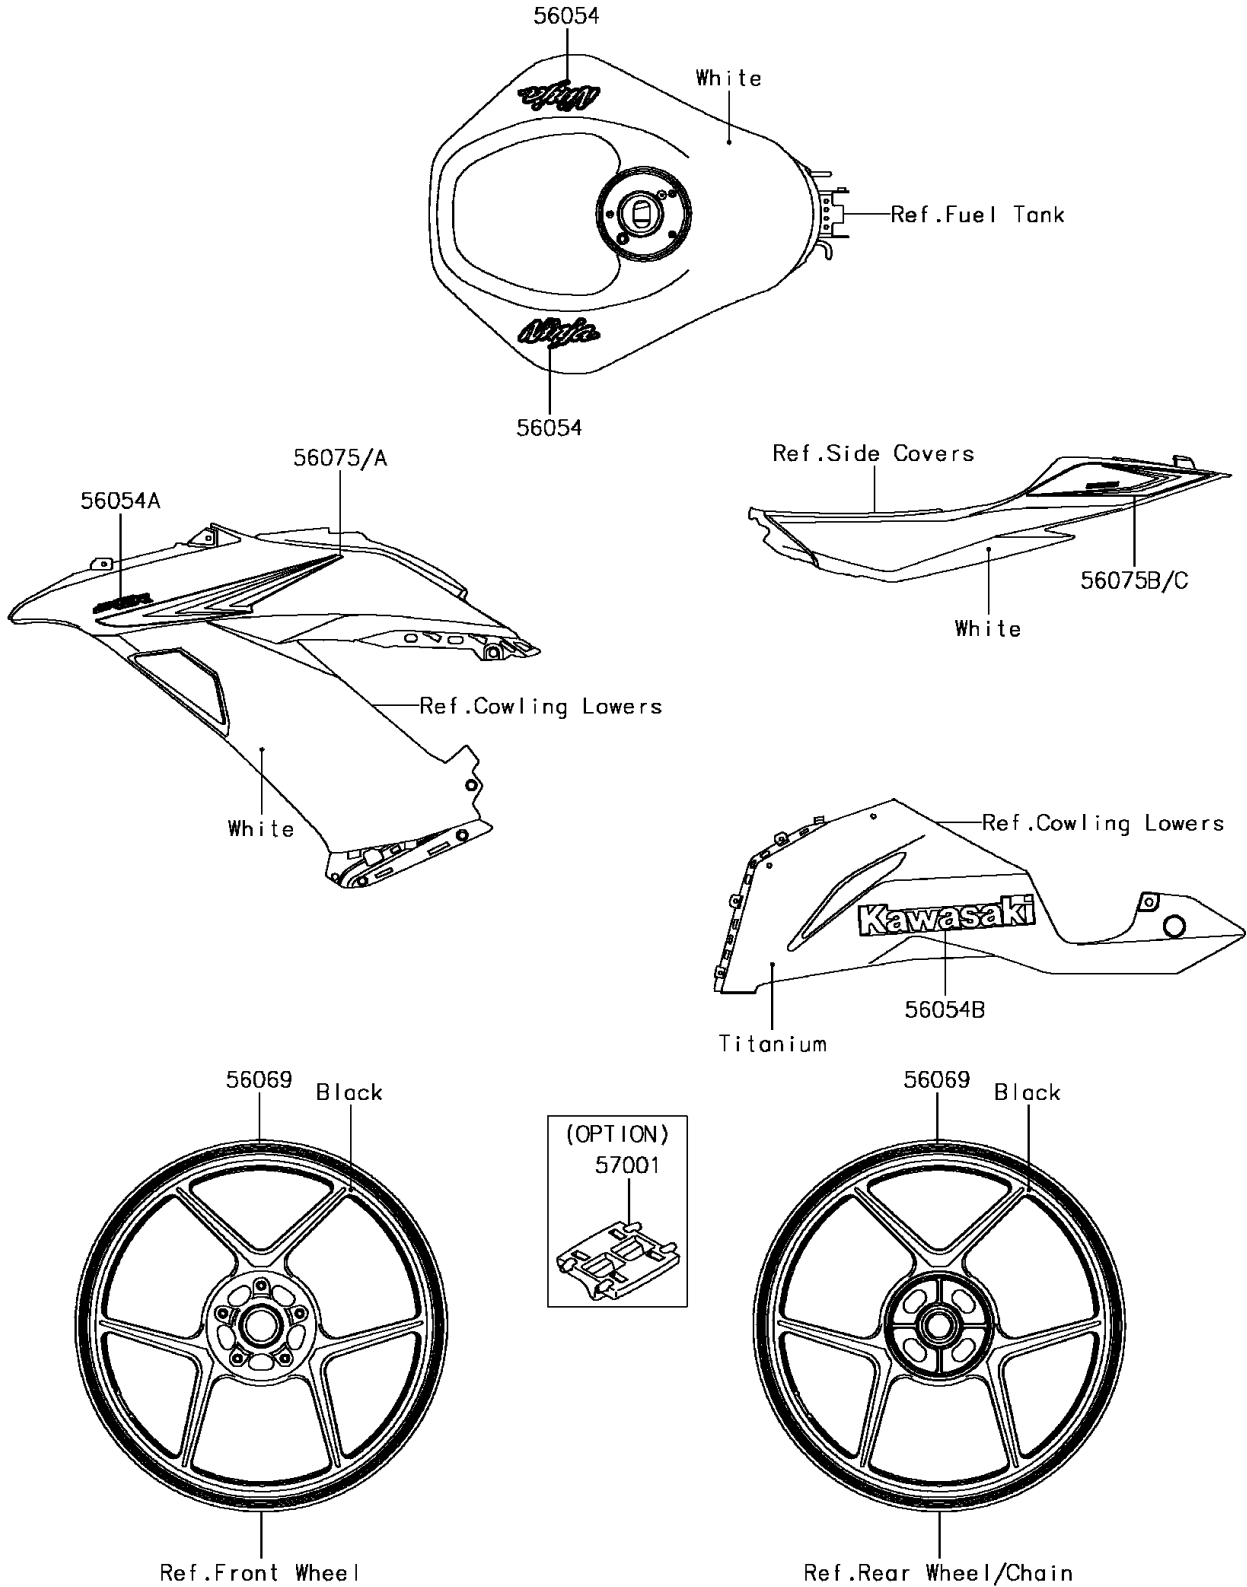

2017 Ninja ZX-6R PARTS DIAGRAM

Decals(White)(EHF)

F2861C

2017 Ninja ZX-6R PARTS LIST

Decals(White)(EHF)

ITEM NAME	PART NUMBER	QUANTITY
MARK,FUEL TANK,NINJA (Ref # 56054)	56054-2095	2
MARK,SIDE COWL.,ZX-6R (Ref # 56054A)	56054-2106	2
MARK,LWR COWL.,KAWASAKI (Ref # 56054B)	56054-2107	2
PATTERN,WHEEL,GREEN,4X1353 (Ref # 56069)	56069-0103	4
PATTERN,SIDE COWL.,LH (Ref # 56075)	56075-2283	1
PATTERN,SIDE COWL.,RH (Ref # 56075A)	56075-2284	1
PATTERN,TAIL COVER,LH (Ref # 56075B)	56075-2285	1
PATTERN,TAIL COVER,RH (Ref # 56075C)	56075-2286	1
RIM STRIPE APPLICATOR (Ref # 57001)	57001-1752	AR