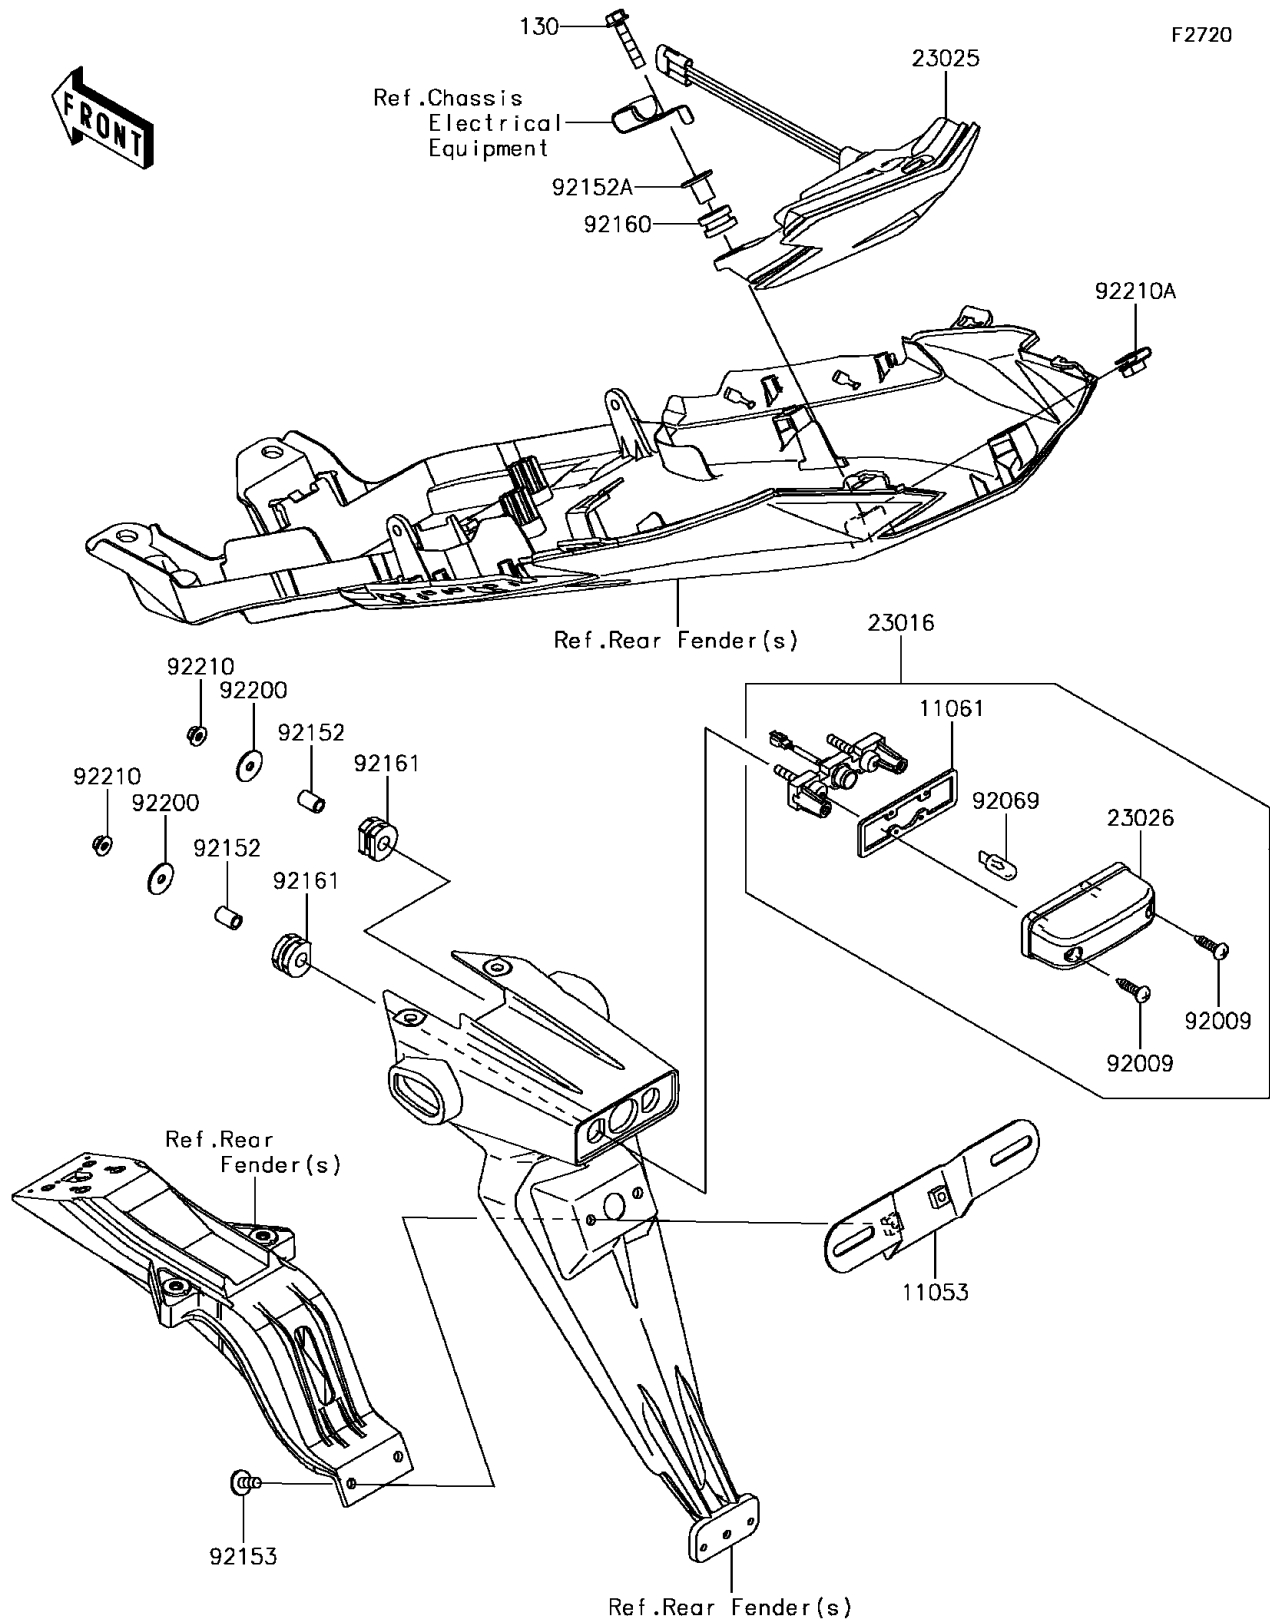

## 2017 Ninja ZX-6R PARTS DIAGRAM

Taillight(s)

## 2017 Ninja ZX-6R PARTS LIST

Taillight(s)

ITEM NAME	PART NUMBER	QUANTITY
BRACKET,LICENSE (Ref # 11053)	11053-0400	1
GASKET,LICENSE LAMP (Ref # 11061)	11061-0329	1
BOLT-FLANGED,6X30 (Ref # 130)	130BB0630	1
LAMP-ASSY,LICENSE (Ref # 23016)	23016-0020	1
LAMP-TAIL,LED (Ref # 23025)	23025-0345	1
LENS,LICENSE LAMP (Ref # 23026)	23026-0014	1
SCREW,TAPPING,4X16 (Ref # 92009)	92009-1605	1
BULB,12V 5W (Ref # 92069)	92069-1016	1
COLLAR,6X9X13.3 (Ref # 92152)	92152-0617	1
COLLAR (Ref # 92152A)	92152-0703	1
BOLT,SOCKET,6X14 (Ref # 92153)	92153-1446	1
DAMPER,10X20X12 (Ref # 92160)	92160-1167	1
DAMPER (Ref # 92161)	92161-0776	1
WASHER,5.5X20X1.2 (Ref # 92200)	92200-0284	1
NUT,FLANGED,5MM (Ref # 92210)	92210-0007	1
NUT,6MM (Ref # 92210A)	92210-0277	1