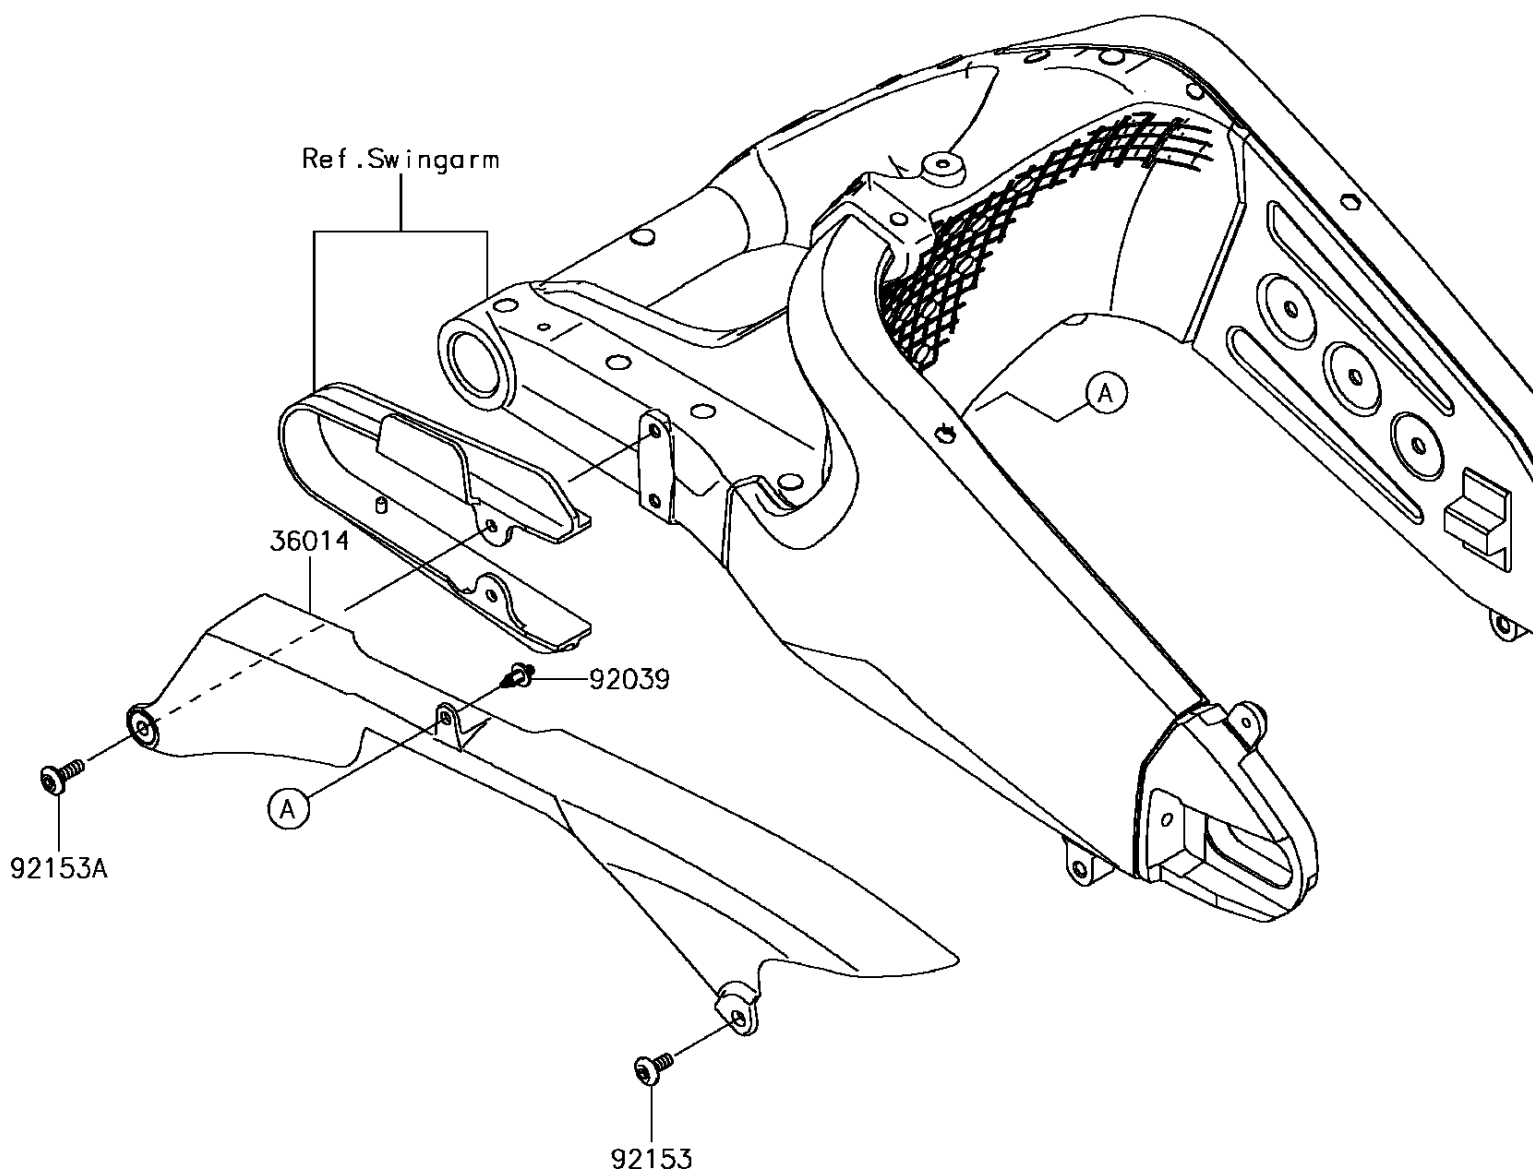

2017 Ninja ZX-6R PARTS DIAGRAM

Chain Cover

F2650

2017 Ninja ZX-6R PARTS LIST

Chain Cover

ITEM NAME	PART NUMBER	QUANTITY
CASE-CHAIN (Ref # 36014)	36014-0048	1
RIVET (Ref # 92039)	92039-0068	1
BOLT,SOCKET,6X14 (Ref # 92153)	92153-0422	1
BOLT,SOCKET,6X18 (Ref # 92153A)	92153-1675	1