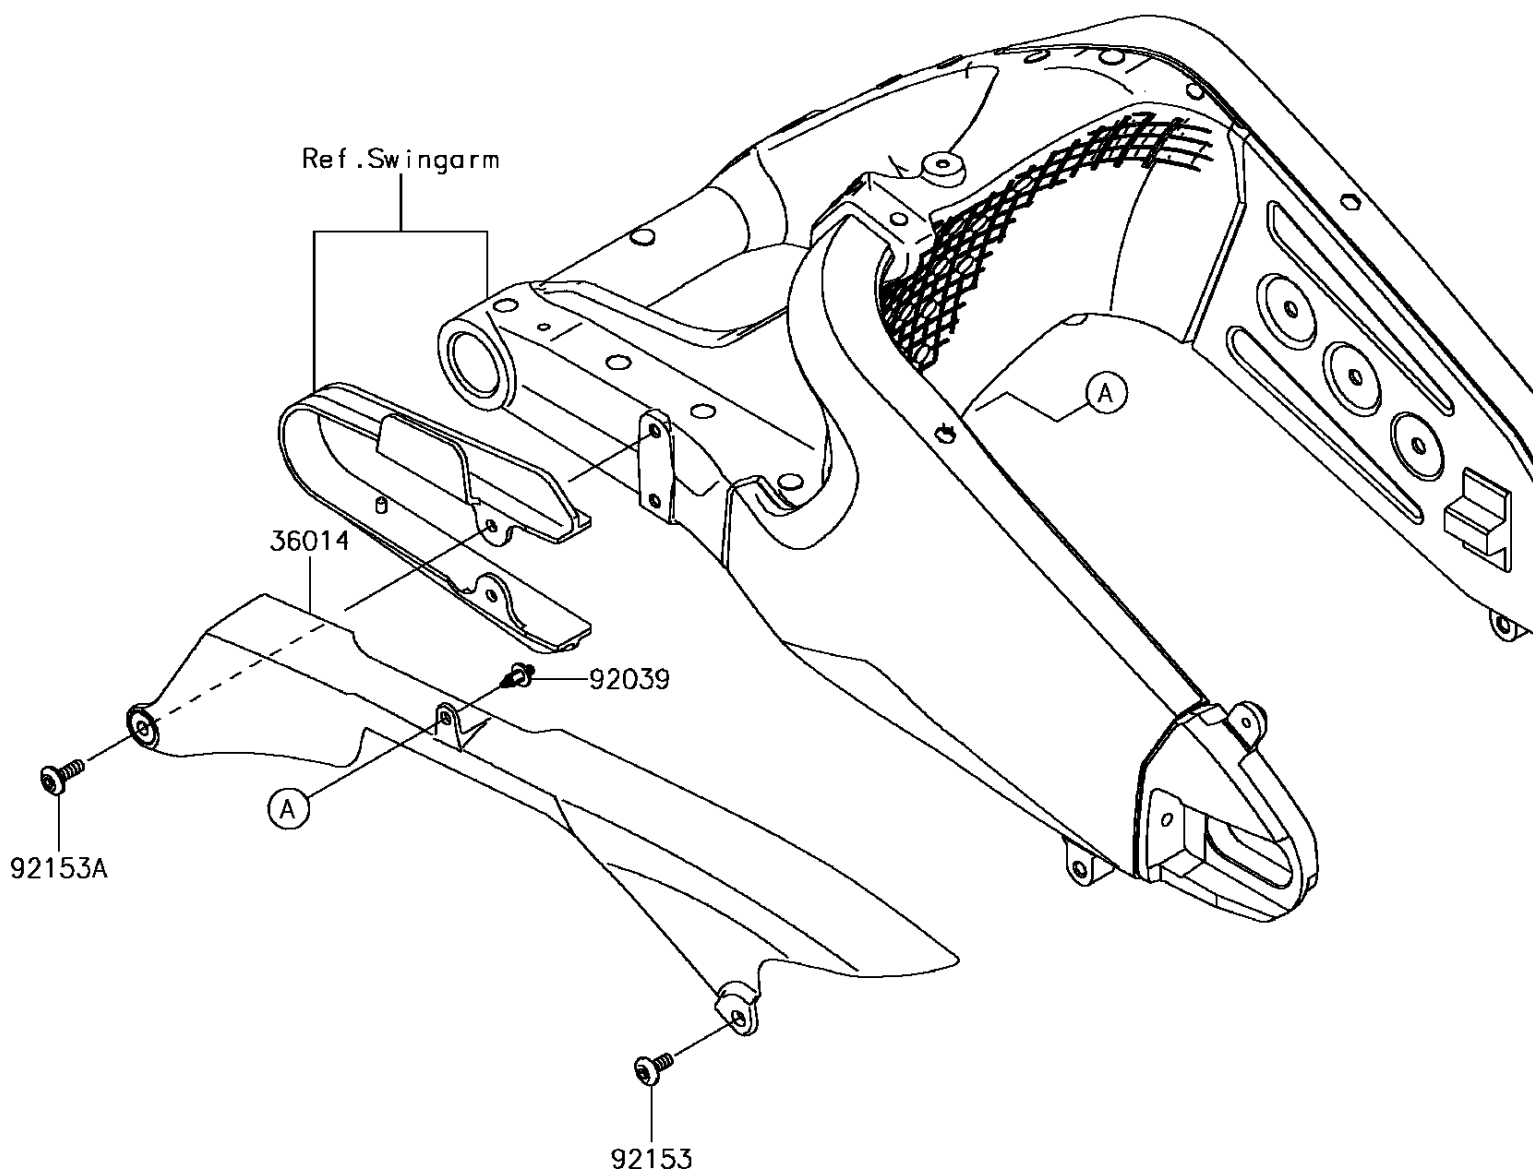

## 2016 Ninja ZX-6R KRT Edition PARTS DIAGRAM

Chain Cover

F2650

## 2016 Ninja ZX-6R KRT Edition PARTS LIST

Chain Cover

ITEM NAME	PART NUMBER	QUANTITY
CASE-CHAIN (Ref # 36014)	36014-0048	1
RIVET (Ref # 92039)	92039-0068	1
BOLT,SOCKET,6X14 (Ref # 92153)	92153-0422	1
BOLT,SOCKET,6X18 (Ref # 92153A)	92153-1675	1