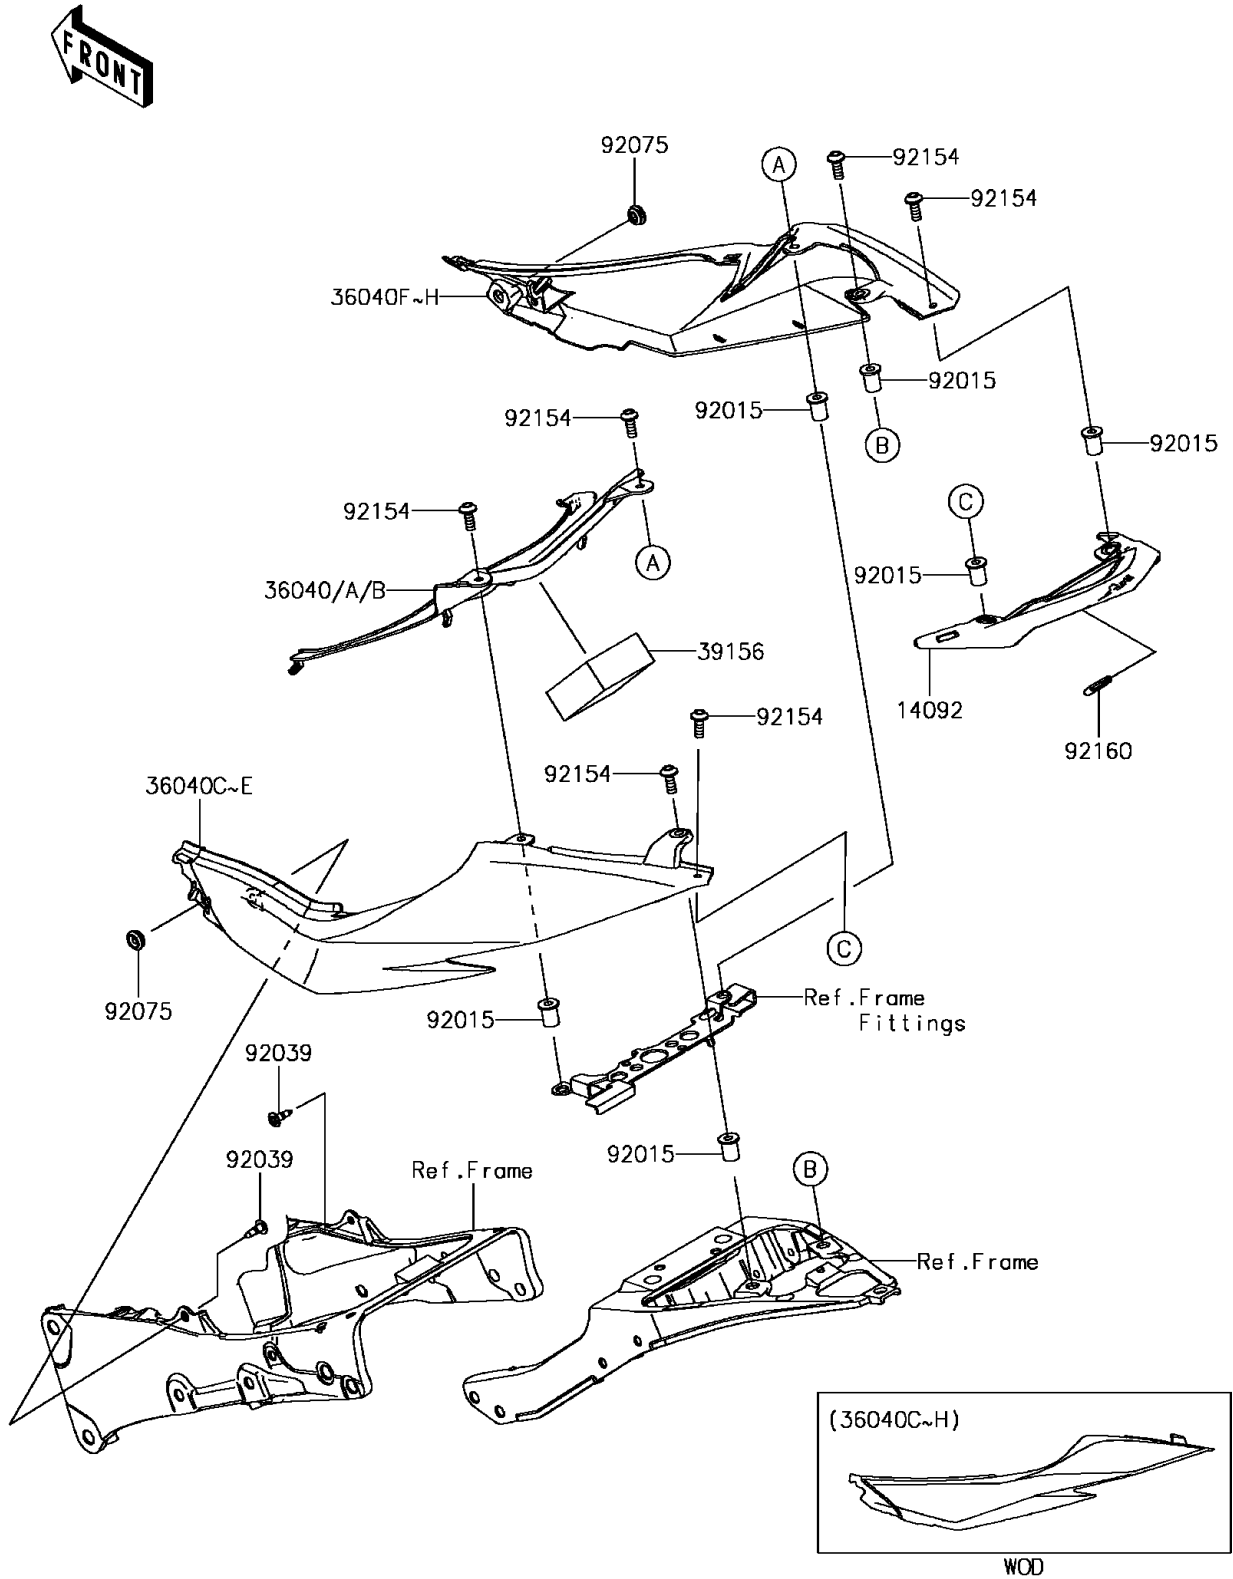

## 2017 Ninja ZX-6R PARTS DIAGRAM

Side Covers

F2611

## 2017 Ninja ZX-6R PARTS LIST

Side Covers

ITEM NAME	PART NUMBER	QUANTITY
COVER,RR (Ref # 14092)	14092-0989	1
COVER-TAIL,CNT,P.B.WHITE (Ref # 36040A)	36040-0093-54X	1
COVER-TAIL,LH,P.B.WHITE (Ref # 36040D)	36040-0133-54X	1
COVER-TAIL,RH,P.B.WHITE (Ref # 36040G)	36040-0134-54X	1
PAD,CNT COVER (Ref # 39156)	39156-0529	1
NUT,WELL,5MM (Ref # 92015)	92015-1757	1
RIVET (Ref # 92039)	92039-0068	1
DAMPER,6X16X7 (Ref # 92075)	92075-1011	1
BOLT,SOCKET,5X16 (Ref # 92154)	92154-0209	1
DAMPER (Ref # 92160)	92160-1190	1