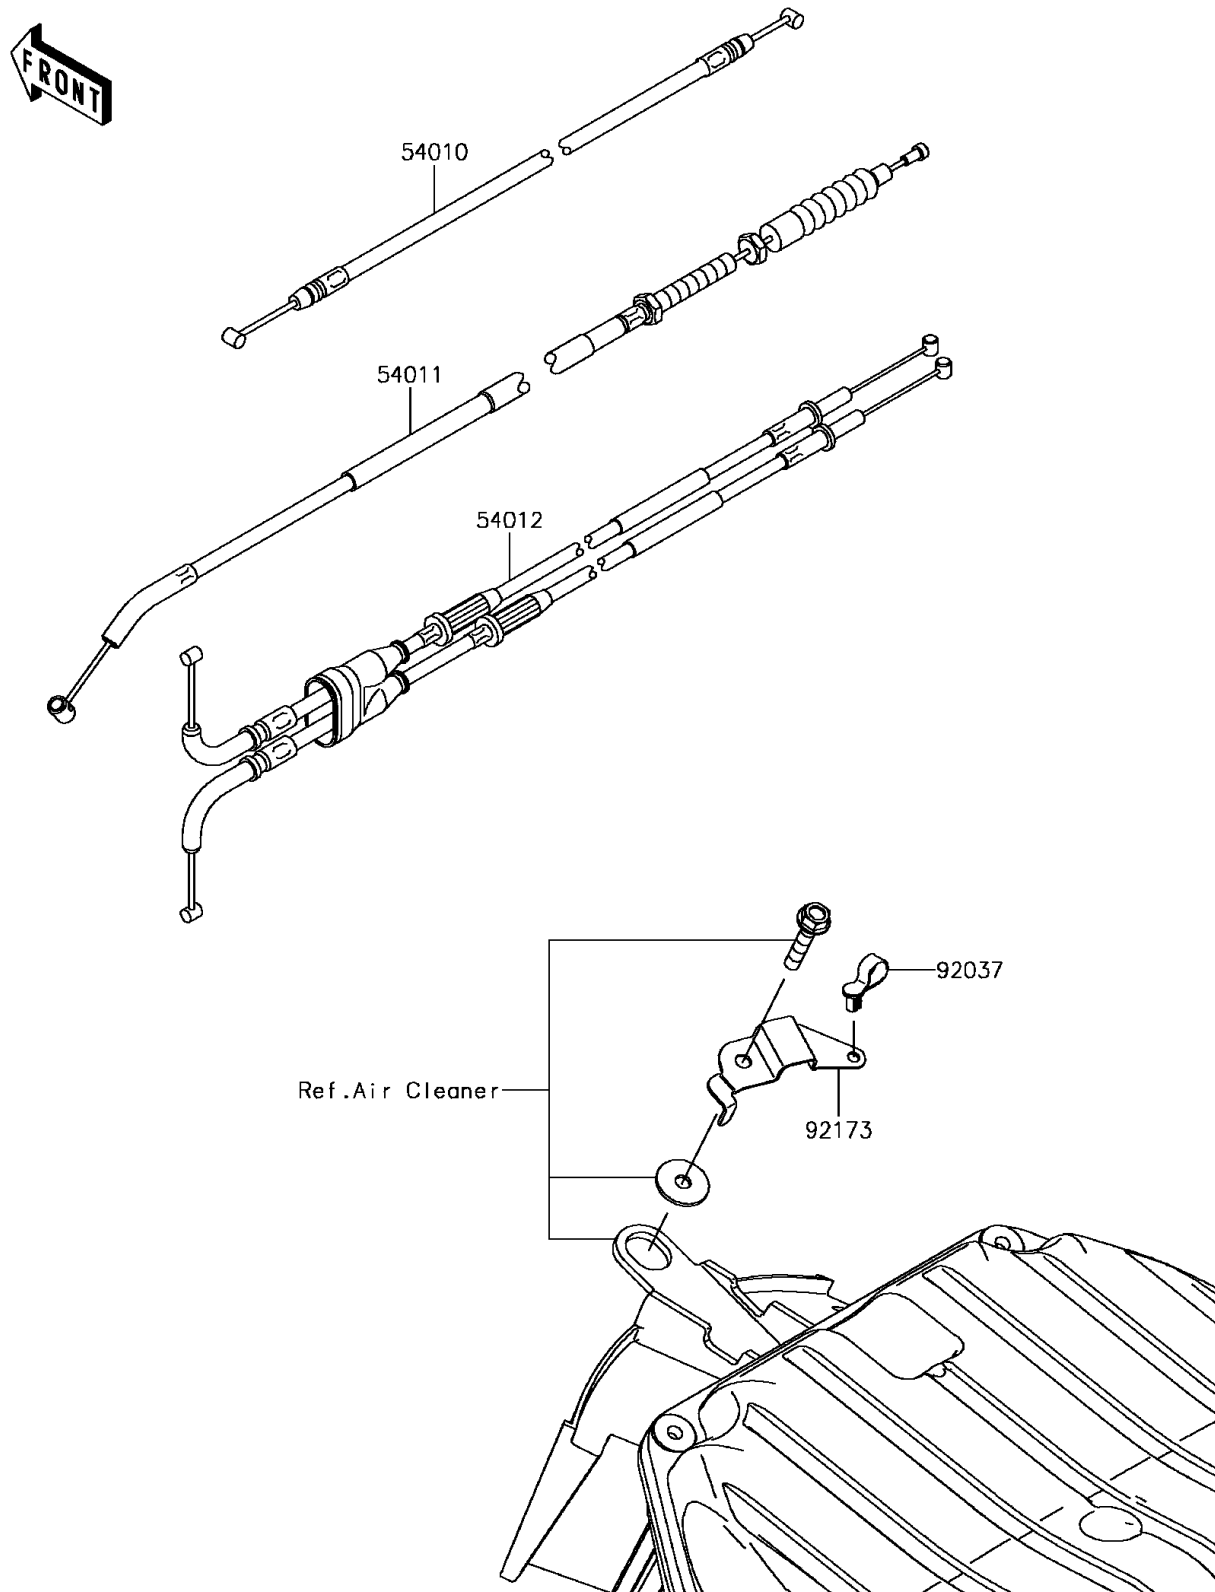

2017 Ninja ZX-6R PARTS DIAGRAM

Cables

F2540

2017 Ninja ZX-6R PARTS LIST

Cables

ITEM NAME	PART NUMBER	QUANTITY
CABLE,SEAT LOCK (Ref # 54010)	54010-0590	1
CABLE-CLUTCH (Ref # 54011)	54011-0564	1
CABLE-THROTTLE (Ref # 54012)	54012-0586	1
CLAMP,SPEED,L=43 (Ref # 92037)	92037-1290	1
CLAMP (Ref # 92173)	92173-1151	1