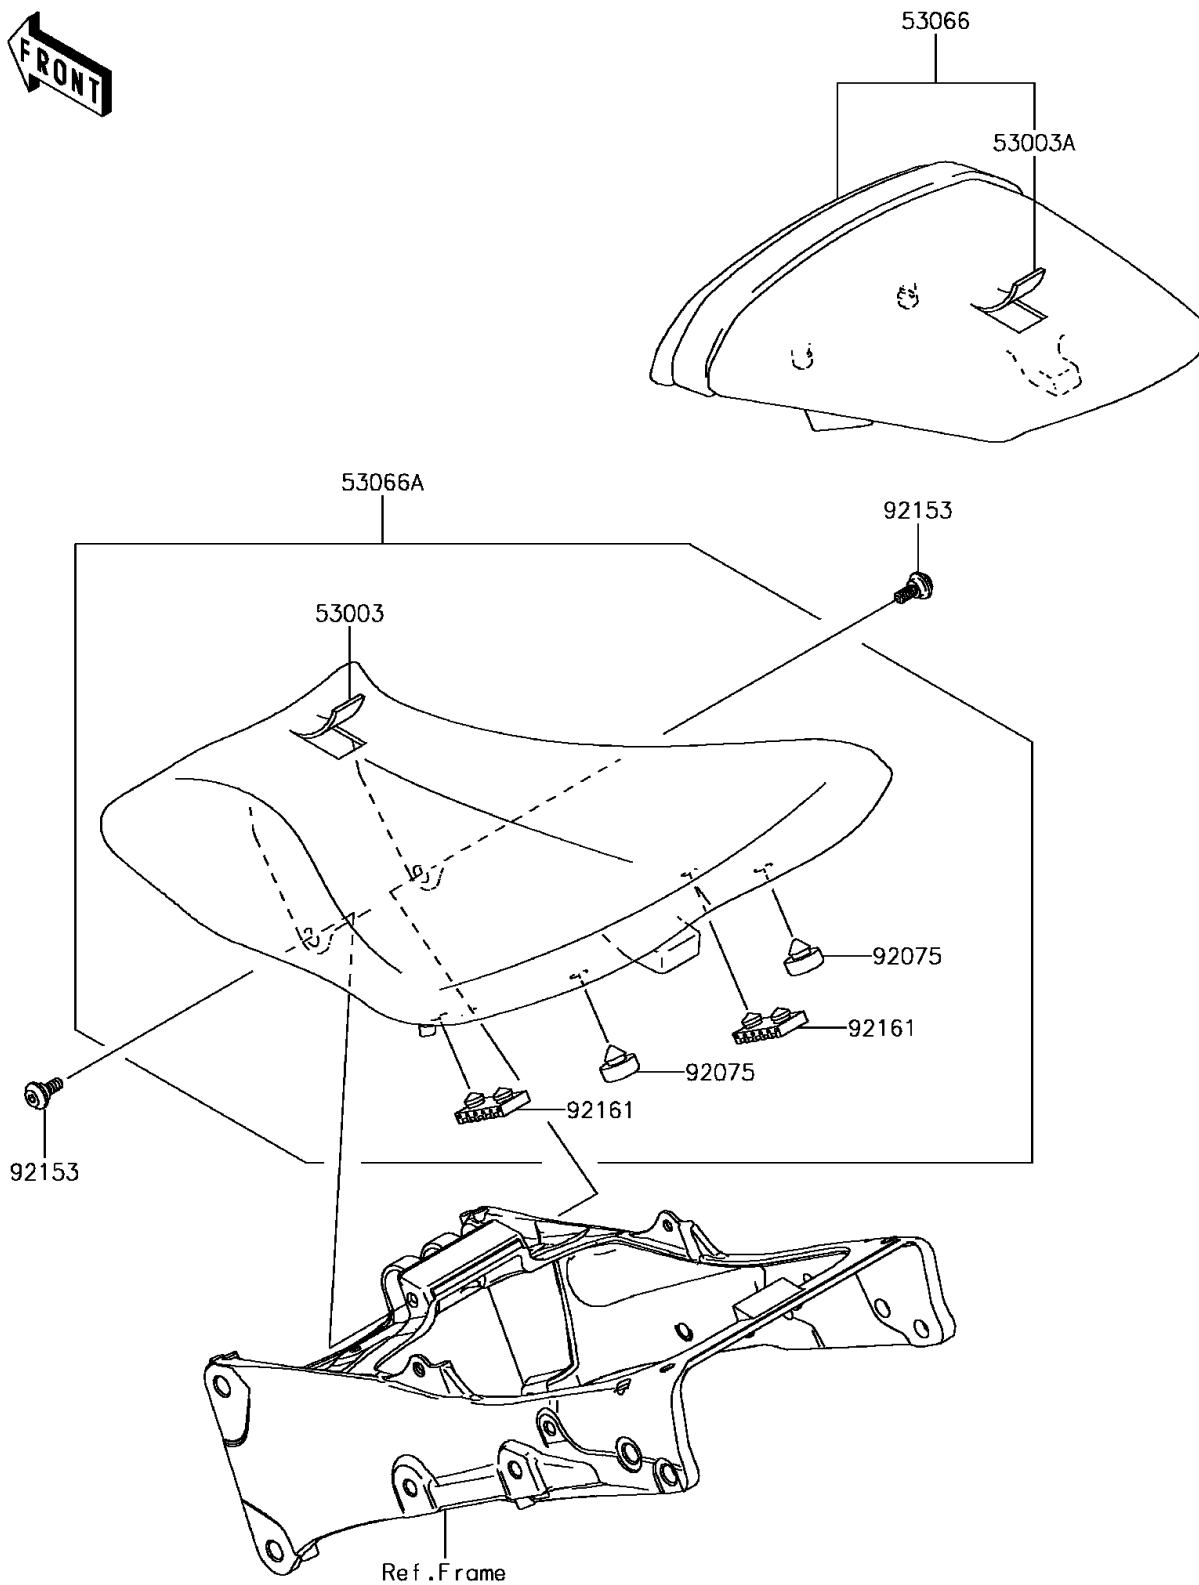

2017 Ninja ZX-6R PARTS DIAGRAM

Seat

F2510

2017 Ninja ZX-6R PARTS LIST

Seat

ITEM NAME	PART NUMBER	QUANTITY
LEATHER,FRONT SEAT,BLACK (Ref # 53003)	53003-0120-MA	1
LEATHER,REAR SEAT,BLACK (Ref # 53003A)	53003-0121-MA	1
SEAT,RR,LEATHER BLK+BAND BLK (Ref # 53066)	53066-0189-12Y	1
SEAT-ASSY,FR,BLACK (Ref # 53066A)	53066-0246-MA	1
DAMPER,10X20X8 (Ref # 92075)	92075-1927	1
BOLT,SOCKET,6MM (Ref # 92153)	92153-0489	1
DAMPER,SEAT (Ref # 92161)	92161-1489	1