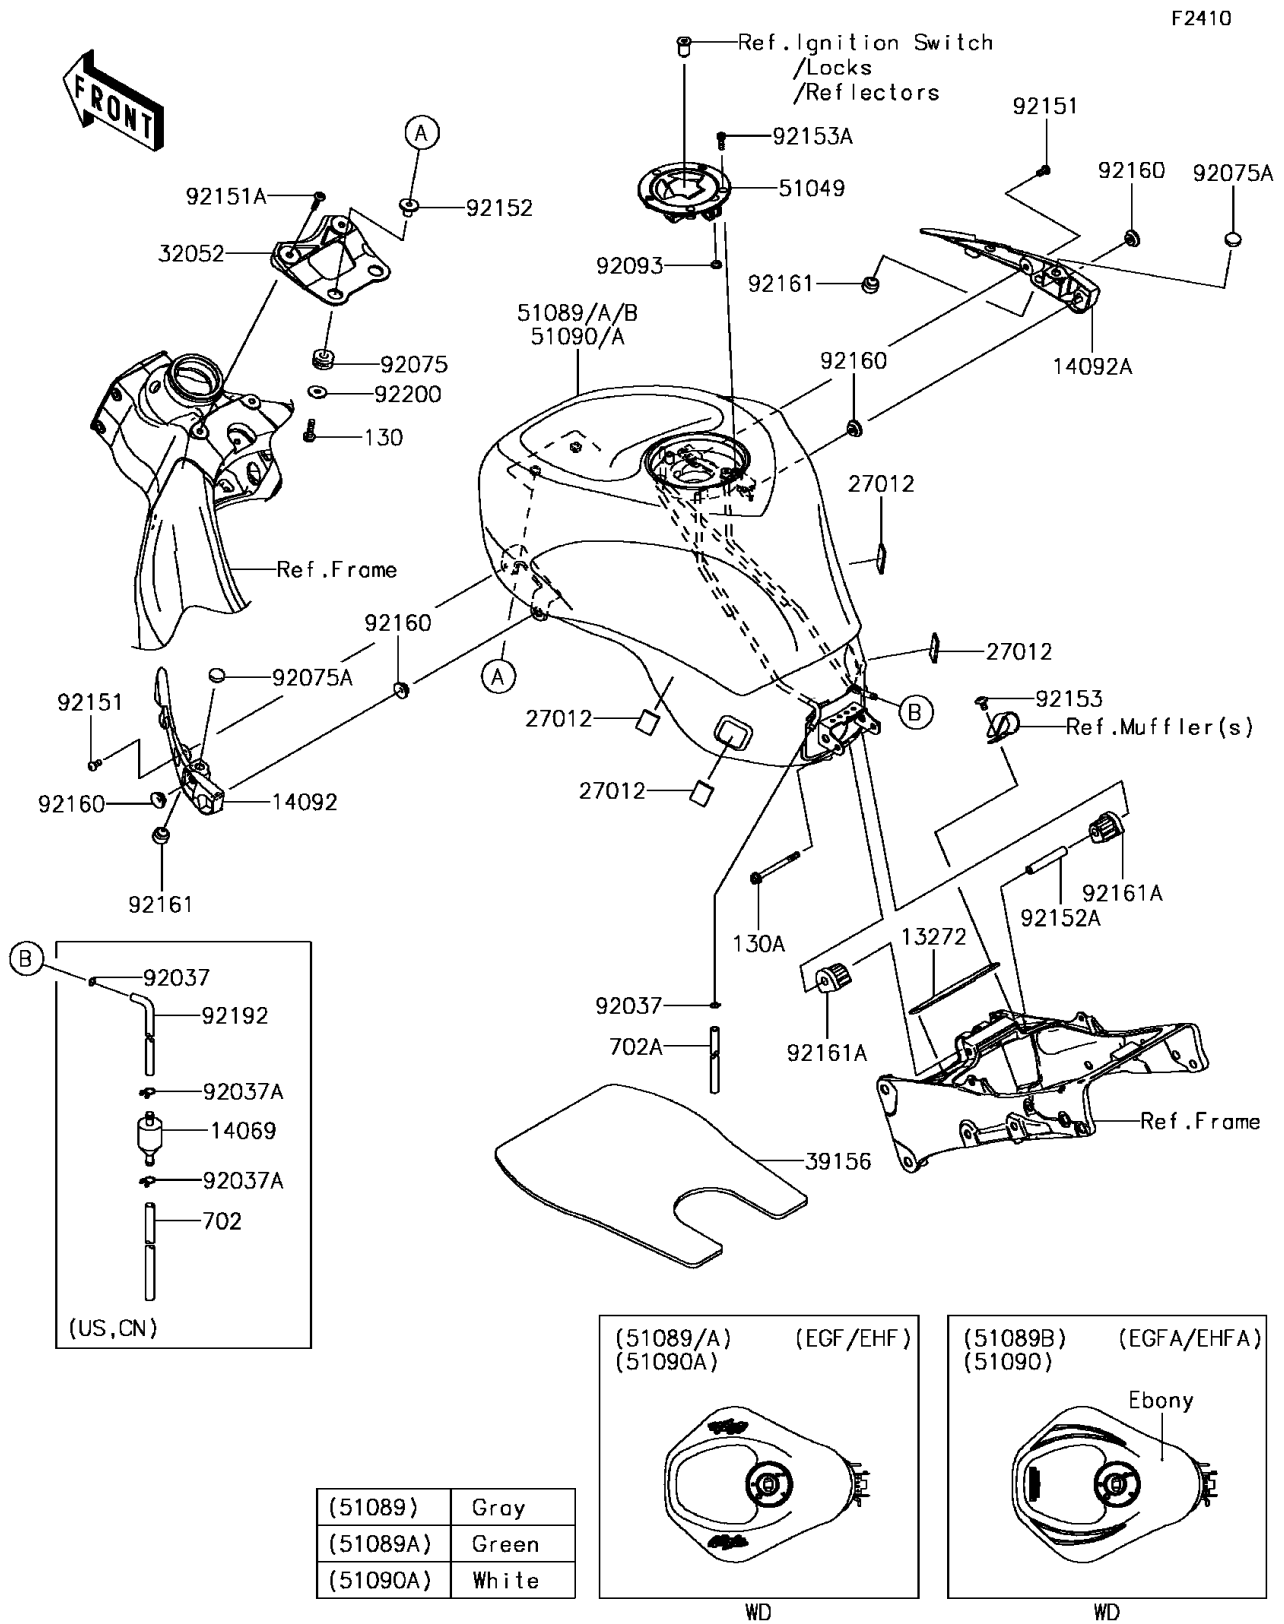

## 2017 Ninja ZX-6R PARTS DIAGRAM

Fuel Tank

## 2017 Ninja ZX-6R PARTS LIST

### Fuel Tank

ITEM NAME	PART NUMBER	QUANTITY
BOLT-FLANGED,6X22 (Ref # 130)	130BA0622	1
BOLT-FLANGED,6X70 (Ref # 130A)	130BB0670	1
PLATE,FUEL TANK,RR (Ref # 13272)	13272-0505	1
COVER,TANK,LH (Ref # 14092)	14092-1087	1
COVER,TANK,RH (Ref # 14092A)	14092-1088	1
HOOK (Ref # 27012)	27012-0115	1
BRACKET-TANK (Ref # 32052)	32052-0727	1
PAD,FUEL TANK (Ref # 39156)	39156-0469	1
CAP-TANK,FUEL (Ref # 51049)	51049-0039	1
TANK-COMP-FUEL,P.B.WHITE (Ref # 51090A)	51090-5018-54X	1
CLAMP,TUBE (Ref # 92037)	92037-010	2
DAMPER,10X24X12 (Ref # 92075)	92075-1690	1
DAMPER (Ref # 92075A)	92075-1983	1
SEAL,FUEL TANK CAP (Ref # 92093)	92093-1030	1
BOLT,SOCKET,6X12 (Ref # 92151)	92151-1219	1
BOLT,SOCKET,6X30 (Ref # 92151A)	92151-1605	1
COLLAR,6.3X10X14.5 (Ref # 92152)	92152-0091	1
COLLAR,6.8X10X60 (Ref # 92152A)	92152-1182	1
BOLT,SOCKET,6X10 (Ref # 92153)	92153-0410	1
BOLT,SOCKET,5X16 (Ref # 92153A)	92153-1616	1
DAMPER (Ref # 92160)	92160-1613	1
DAMPER (Ref # 92161)	92161-0738	1
DAMPER,FUEL TANK,RR (Ref # 92161A)	92161-1330	1
WASHER,6.5X22X1.6 (Ref # 92200)	92200-1087	1
TUBE-RUBBER,6X850 (Ref # 702A)	702A06850	1
BREATHER,FUEL TANK (Ref # 14069)	14069-1004	1
CLAMP,TUBE (Ref # 92037A)	92037-147	1
TUBE,BREATHER (Ref # 92192)	92192-0798	1
TUBE-RUBBER,6X9X660 (Ref # 702)	702A06660	1