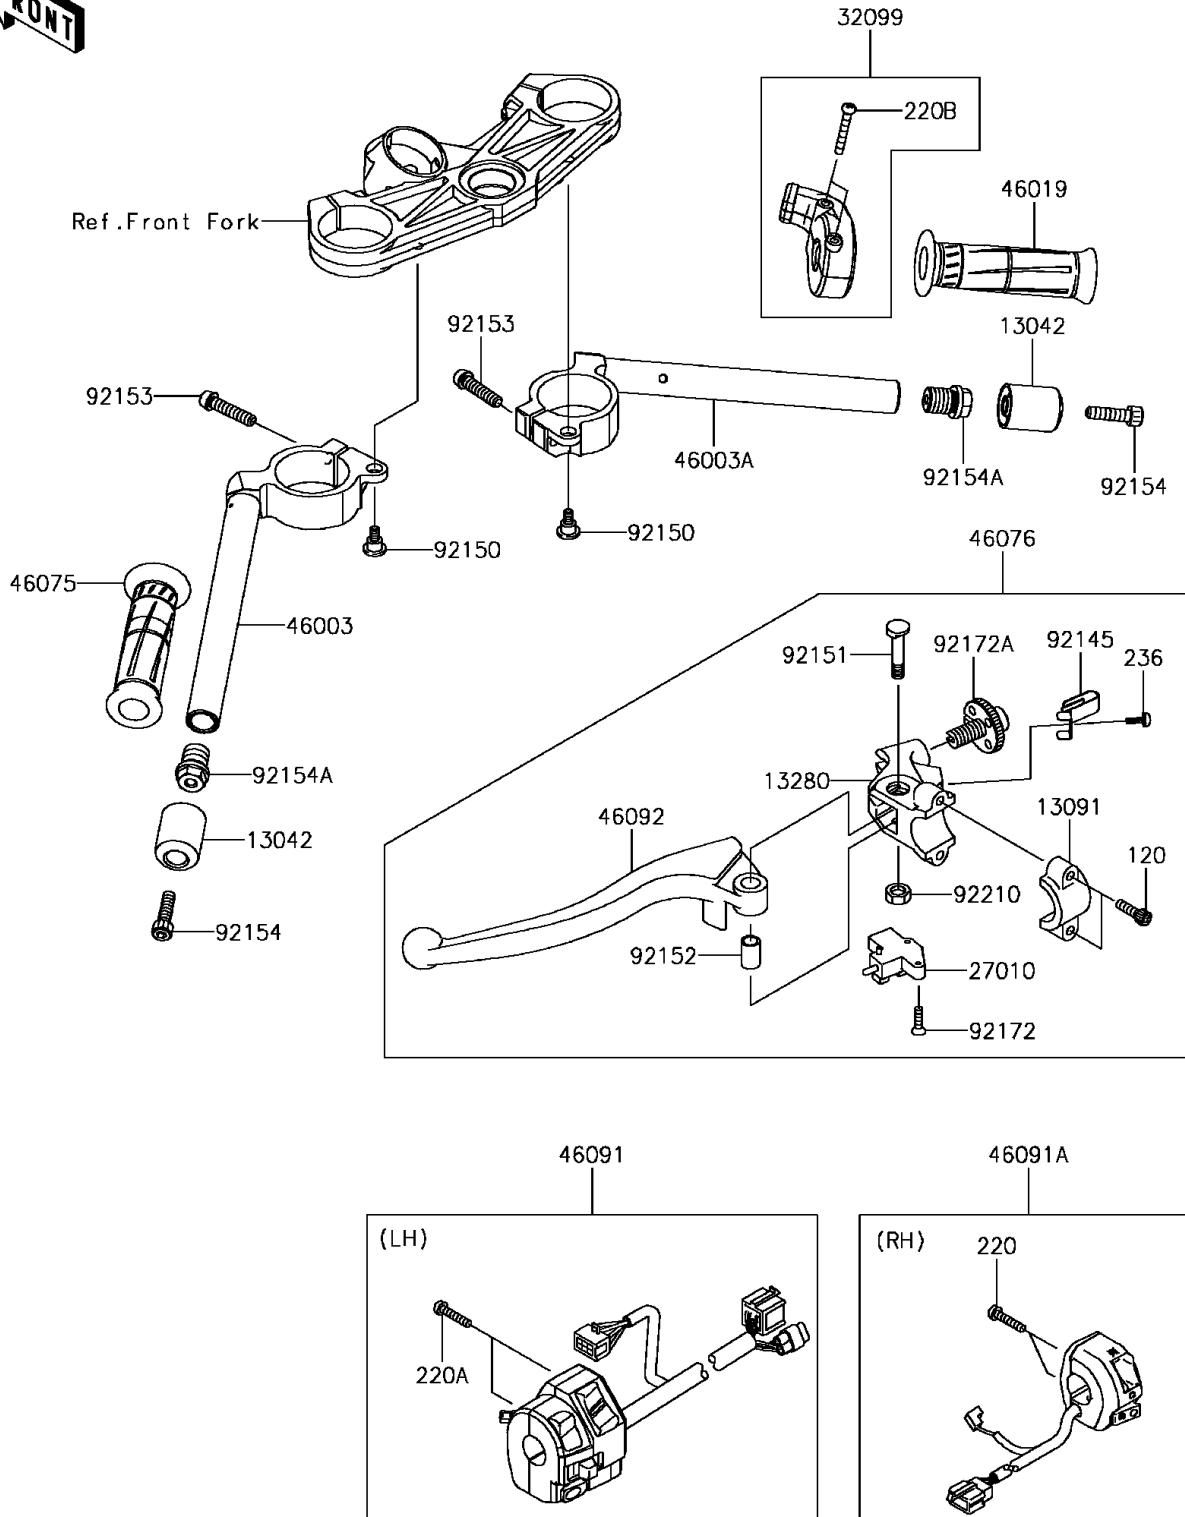

2017 Ninja ZX-6R PARTS DIAGRAM

Handlebar

F2310

2017 Ninja ZX-6R PARTS LIST

Handlebar

ITEM NAME	PART NUMBER	QUANTITY
BOLT-SOCKET,6X20 (Ref # 120)	120CA0620	1
WEIGHT,HANDLE (Ref # 13042)	13042-5001	1
HOLDER,CLUTCH LEVER (Ref # 13091)	13091-1624	1
HOLDER,CLUTCH LEVER (Ref # 13280)	13280-1160	1
SCREW-PAN-CROS,5X22 (Ref # 220)	220AB0522	1
SCREW-PAN-CROS,5X25 (Ref # 220A)	220AB0525	1
SCREW-PAN-CROS,5X35 (Ref # 220B)	220AB0535	1
SCREW-PAN-WSP-CROS,4X10 (Ref # 236)	236AB0410	1
SWITCH,CLUTCH (Ref # 27010)	27010-0805	1
CASE,THROTTLE (Ref # 32099)	32099-0049	1
HANDLE,LH (Ref # 46003)	46003-0600	1
HANDLE,RH (Ref # 46003A)	46003-0601	1
GRIP-ASSY,THROTTLE (Ref # 46019)	46019-0020	1
GRIP,LH (Ref # 46075)	46075-0068	1
LEVER-ASSY-GRIP,CLUTCH (Ref # 46076)	46076-0104	1
HOUSING-ASSY-CONTROL,LH (Ref # 46091)	46091-0258	1
HOUSING-ASSY-CONTROL,RH (Ref # 46091A)	46091-0261	1
LEVER-GRIP,CLUTCH (Ref # 46092)	46092-0006	1
SPRING (Ref # 92145)	92145-1286	1
BOLT,6MM (Ref # 92150)	92150-1090	1
BOLT (Ref # 92151)	92151-1523	1
COLLAR (Ref # 92152)	92152-0103	1
BOLT,SOCKET,8X35 (Ref # 92153)	92153-0907	1
BOLT,SOCKET,8X30 (Ref # 92154)	92154-0502	1
BOLT,17X18 (Ref # 92154A)	92154-1902	1
SCREW,3X16 (Ref # 92172)	92172-0183	1
SCREW,ADJUST NUT (Ref # 92172A)	92172-1060	1
NUT,LOCK,6MM (Ref # 92210)	92210-0006	1