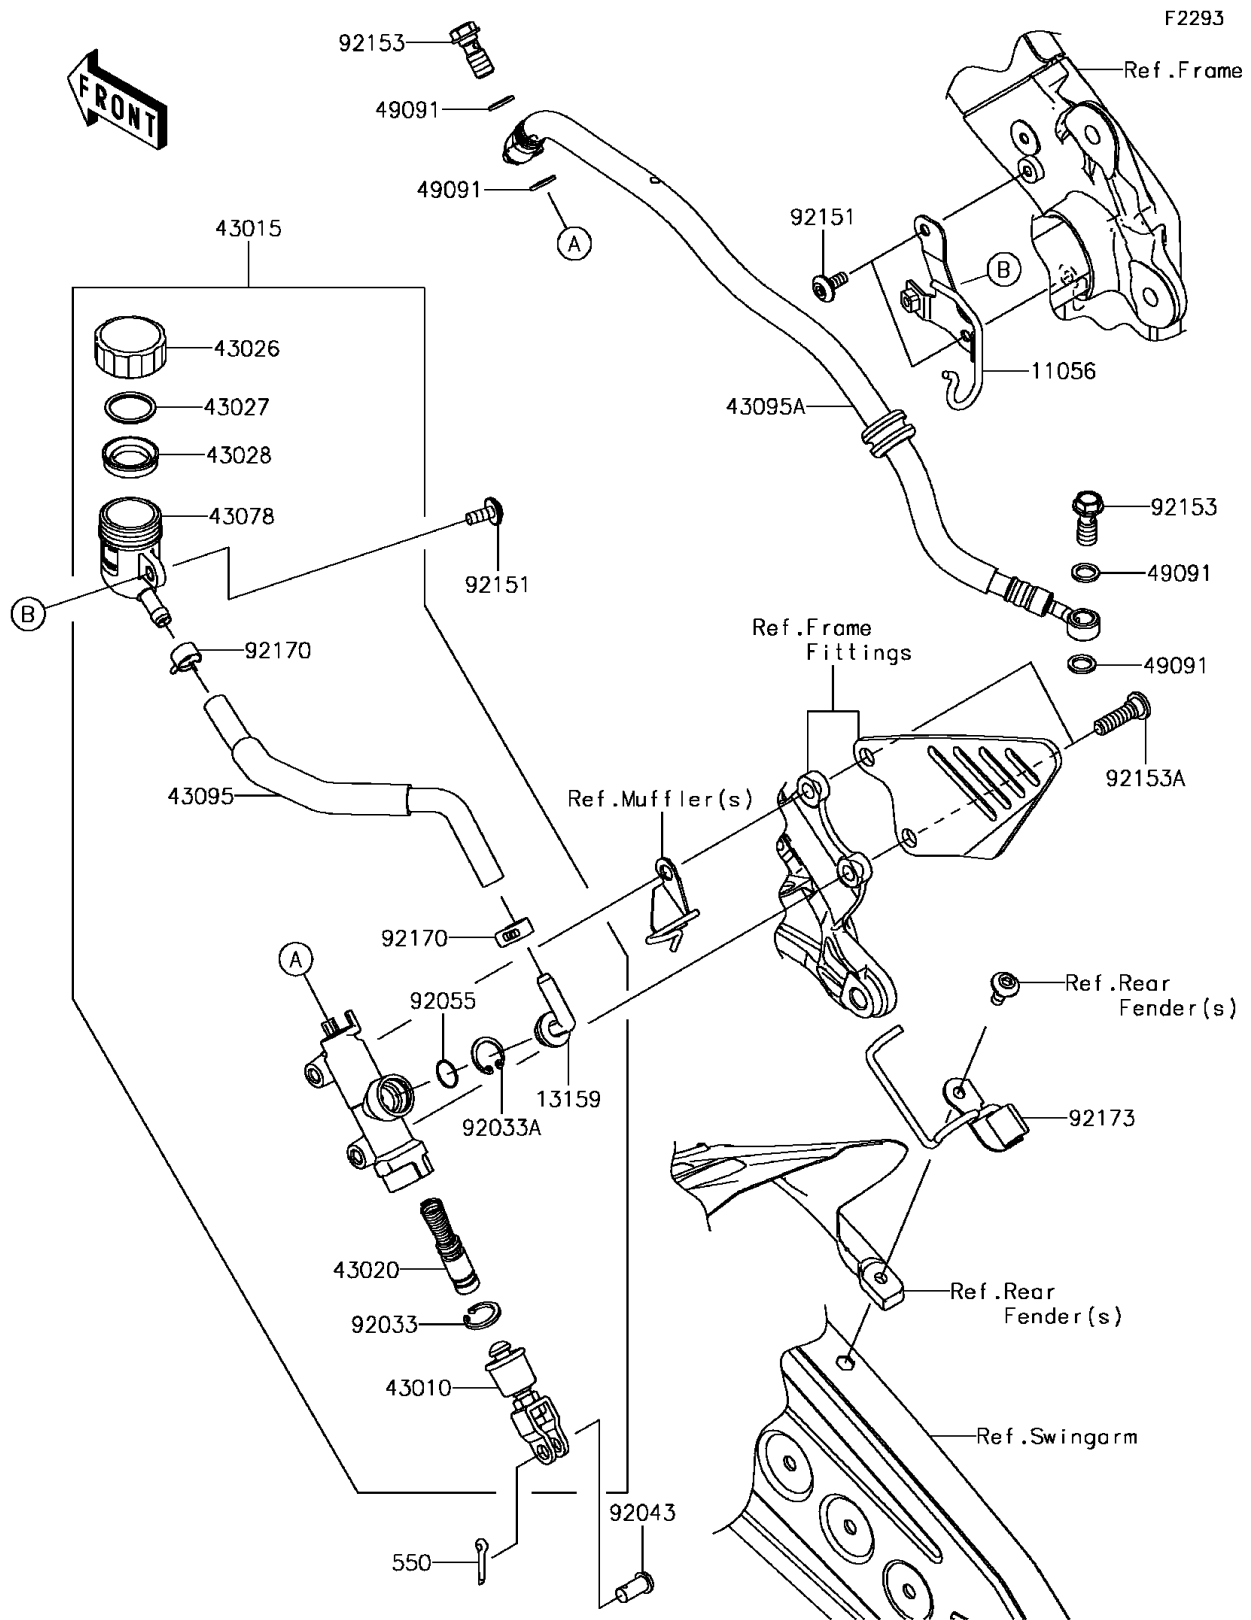

## 2017 Ninja ZX-6R PARTS DIAGRAM

Rear Master Cylinder

## 2017 Ninja ZX-6R PARTS LIST

Rear Master Cylinder

ITEM NAME	PART NUMBER	QUANTITY
BRACKET (Ref # 11056)	11056-2051	1
CONNECTOR (Ref # 13159)	13159-1056	1
ROD-ASSY-BRAKE (Ref # 43010)	43010-1062	1
CYLINDER-ASSY-MASTER,RR (Ref # 43015)	43015-0575	1
PISTON-COMP-BRAKE (Ref # 43020)	43020-1094	1
CAP-BRAKE (Ref # 43026)	43026-1070	1
PLATE-DIAPHRAGM (Ref # 43027)	43027-1054	1
DIAPHRAGM (Ref # 43028)	43028-1073	1
RESERVOIR (Ref # 43078)	43078-1102	1
HOSE-BRAKE,RR MC (Ref # 43095)	43095-0737	1
HOSE-BRAKE,RR,548MM (Ref # 43095A)	43095-0777	1
WASHER-SEAL,10.1X14.5X1.5 (Ref # 49091)	49091-0001	1
PIN-COTTER,2.0X15 (Ref # 550)	550AA2015	1
RING-SNAP,20.9X24.6X1.2 (Ref # 92033)	92033-0079	1
RING-SNAP,20.5MM (Ref # 92033A)	92033-1186	1
PIN,8X17 (Ref # 92043)	92043-0104	1
RING-O,14.8X2.4 (Ref # 92055)	92055-0741	1
BOLT,SOCKET,6X14 (Ref # 92151)	92151-1654	1
BOLT,OIL,L=23 (Ref # 92153)	92153-0627	1
BOLT,SOCKET,8X30 (Ref # 92153A)	92153-1624	1
CLAMP,HOSE (Ref # 92170)	92170-1091	1
CLAMP (Ref # 92173)	92173-1048	1