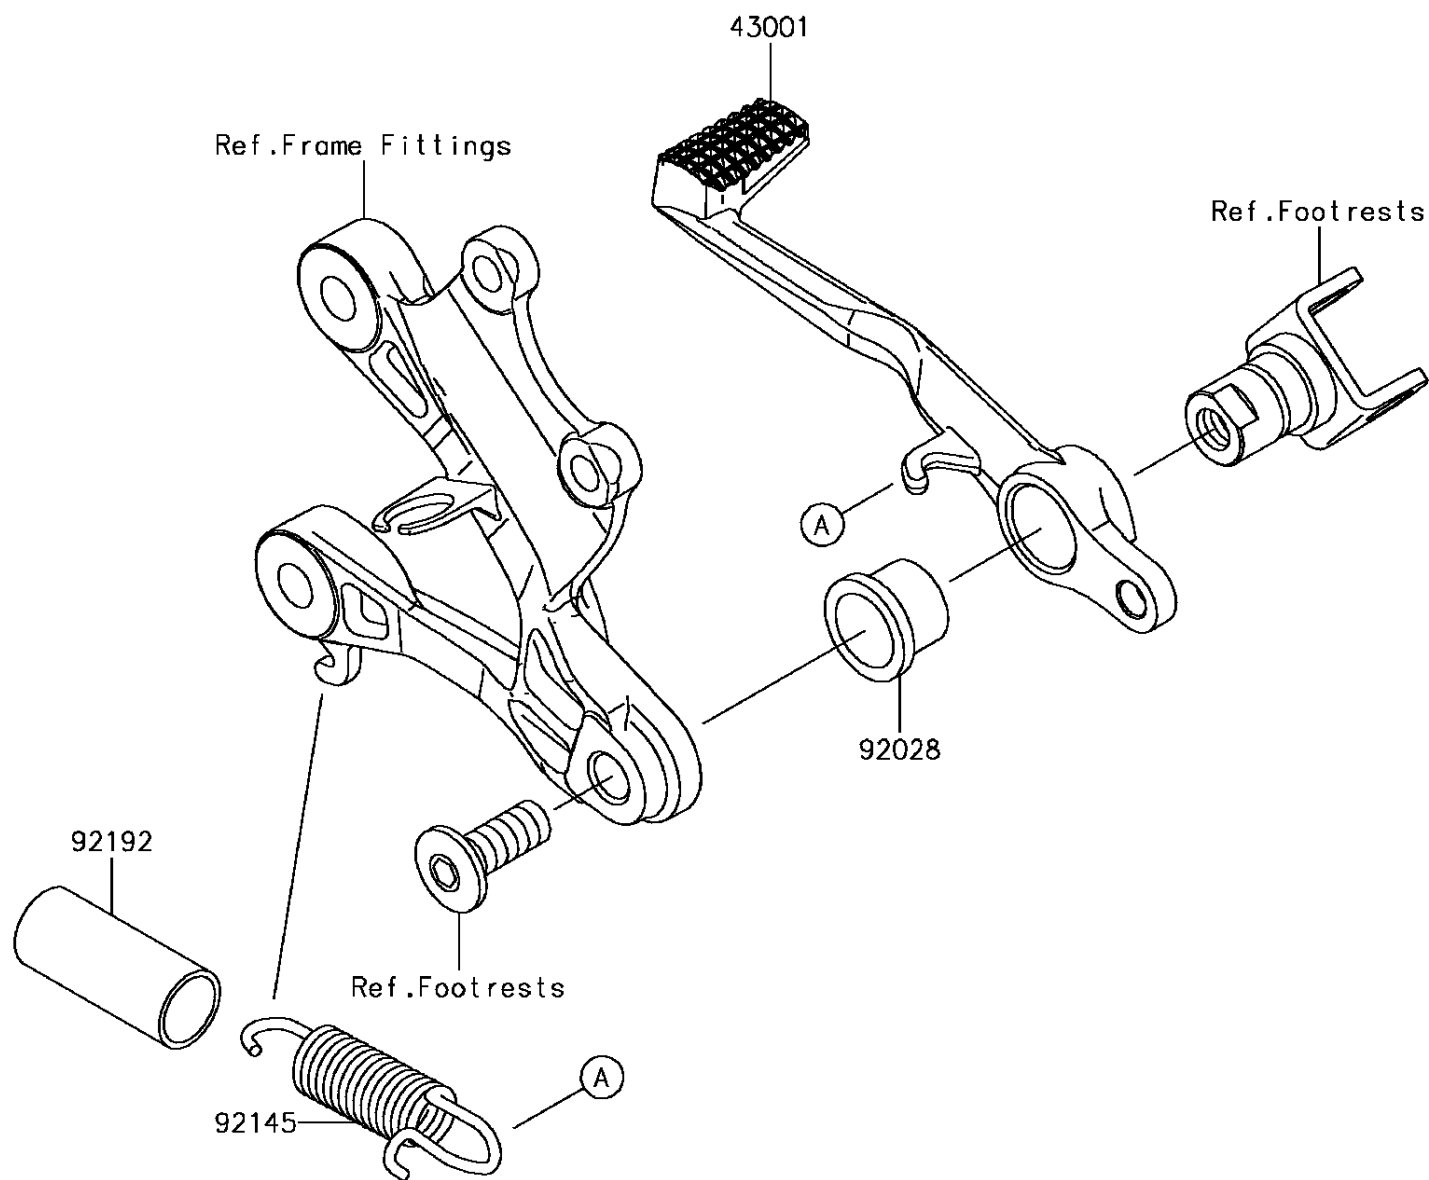

2017 Ninja ZX-6R PARTS DIAGRAM

Brake Pedal/Torque Link

F2260

2017 Ninja ZX-6R PARTS LIST

Brake Pedal/Torque Link

ITEM NAME	PART NUMBER	QUANTITY
LEVER-BRAKE,PEDAL (Ref # 43001)	43001-0718	1
BUSHING (Ref # 92028)	92028-1576	1
SPRING,BRAKE PEDAL RETURN (Ref # 92145)	92145-0630	1
TUBE,16X19X45 (Ref # 92192)	92192-0838	1