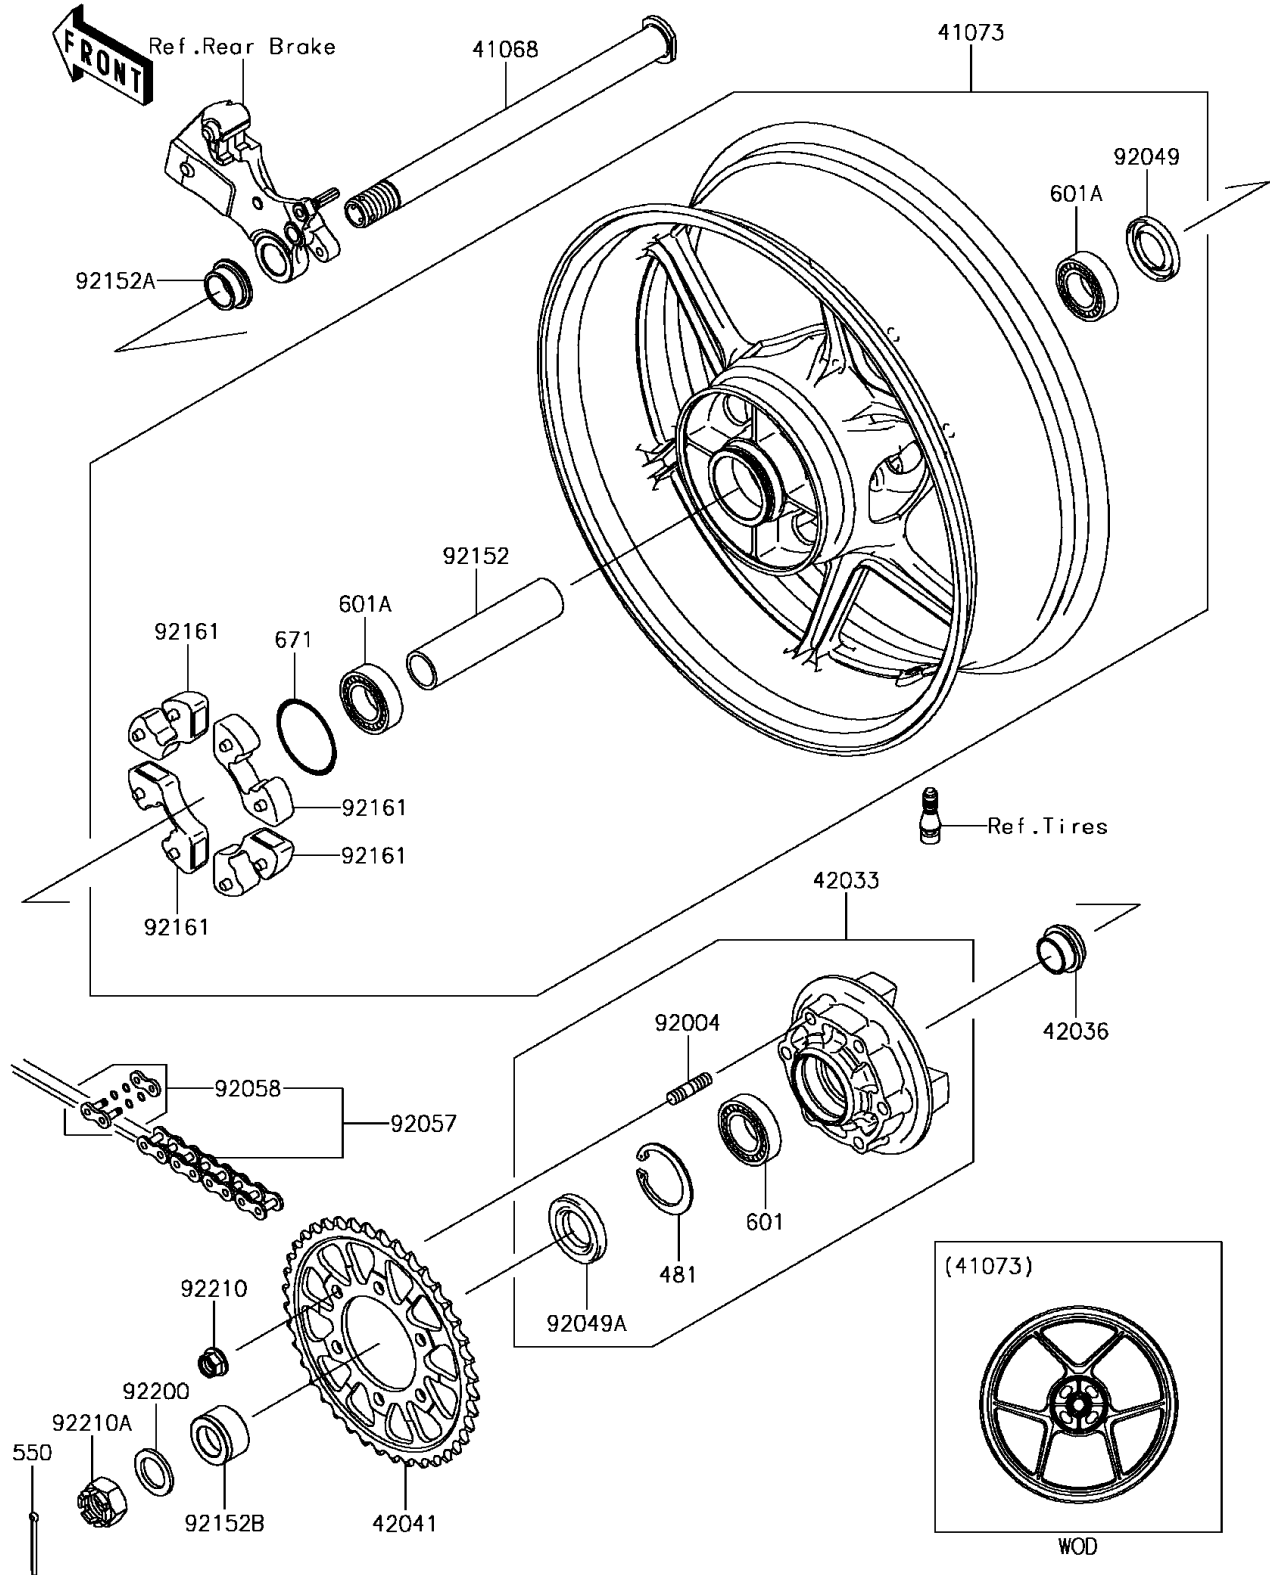

2017 Ninja ZX-6R PARTS DIAGRAM

Rear Wheel/Chain

F2240

2017 Ninja ZX-6R PARTS LIST

Rear Wheel/Chain

ITEM NAME	PART NUMBER	QUANTITY
AXLE,RR,24X326 (Ref # 41068)	41068-0613	1
WHEEL-ASSY,RR,G.BLACK (Ref # 41073)	41073-0615-18F	1
COUPLING-ASSY,RR HUB (Ref # 42033)	42033-0026	1
SLEEVE,RR HUB,L=22 (Ref # 42036)	42036-1279	1
SPROCKET-HUB,43T (Ref # 42041)	42041-0094	1
CIRCLIP (Ref # 481)	481J5500	1
PIN-COTTER,4.0X45 (Ref # 550)	550AA4045	1
BEARING-BALL,#6006G (Ref # 601)	601B6006G	1
BEARING-BALL (Ref # 601A)	601B6205UU	1
O RING,60MM (Ref # 671)	671B2560	1
STUD,10X19 (Ref # 92004)	92004-0028	1
SEAL-OIL,31X52X5 (Ref # 92049)	92049-0722	1
SEAL-OIL,PJN 40 55 8 (Ref # 92049A)	92049-1376	1
CHAIN,DRIVE,EK520RMX112L (Ref # 92057)	92057-0647	1
JOINT-CHAIN (Ref # 92058)	92058-0037	1
COLLAR,RR HUB,L=137 (Ref # 92152)	92152-0214	1
COLLAR,RR AXLE,RH,L=16 (Ref # 92152A)	92152-1246	1
COLLAR,RR AXLE,LH,L=23.5 (Ref # 92152B)	92152-1254	1
DAMPER,SHOCK,RR HUB (Ref # 92161)	92161-0342	1
WASHER,25.5X38X3.2 (Ref # 92200)	92200-0278	1
NUT,LOCK,FLANGED,10MM (Ref # 92210)	92210-0276	1
NUT,CASTLE,24MM (Ref # 92210A)	92210-0280	1