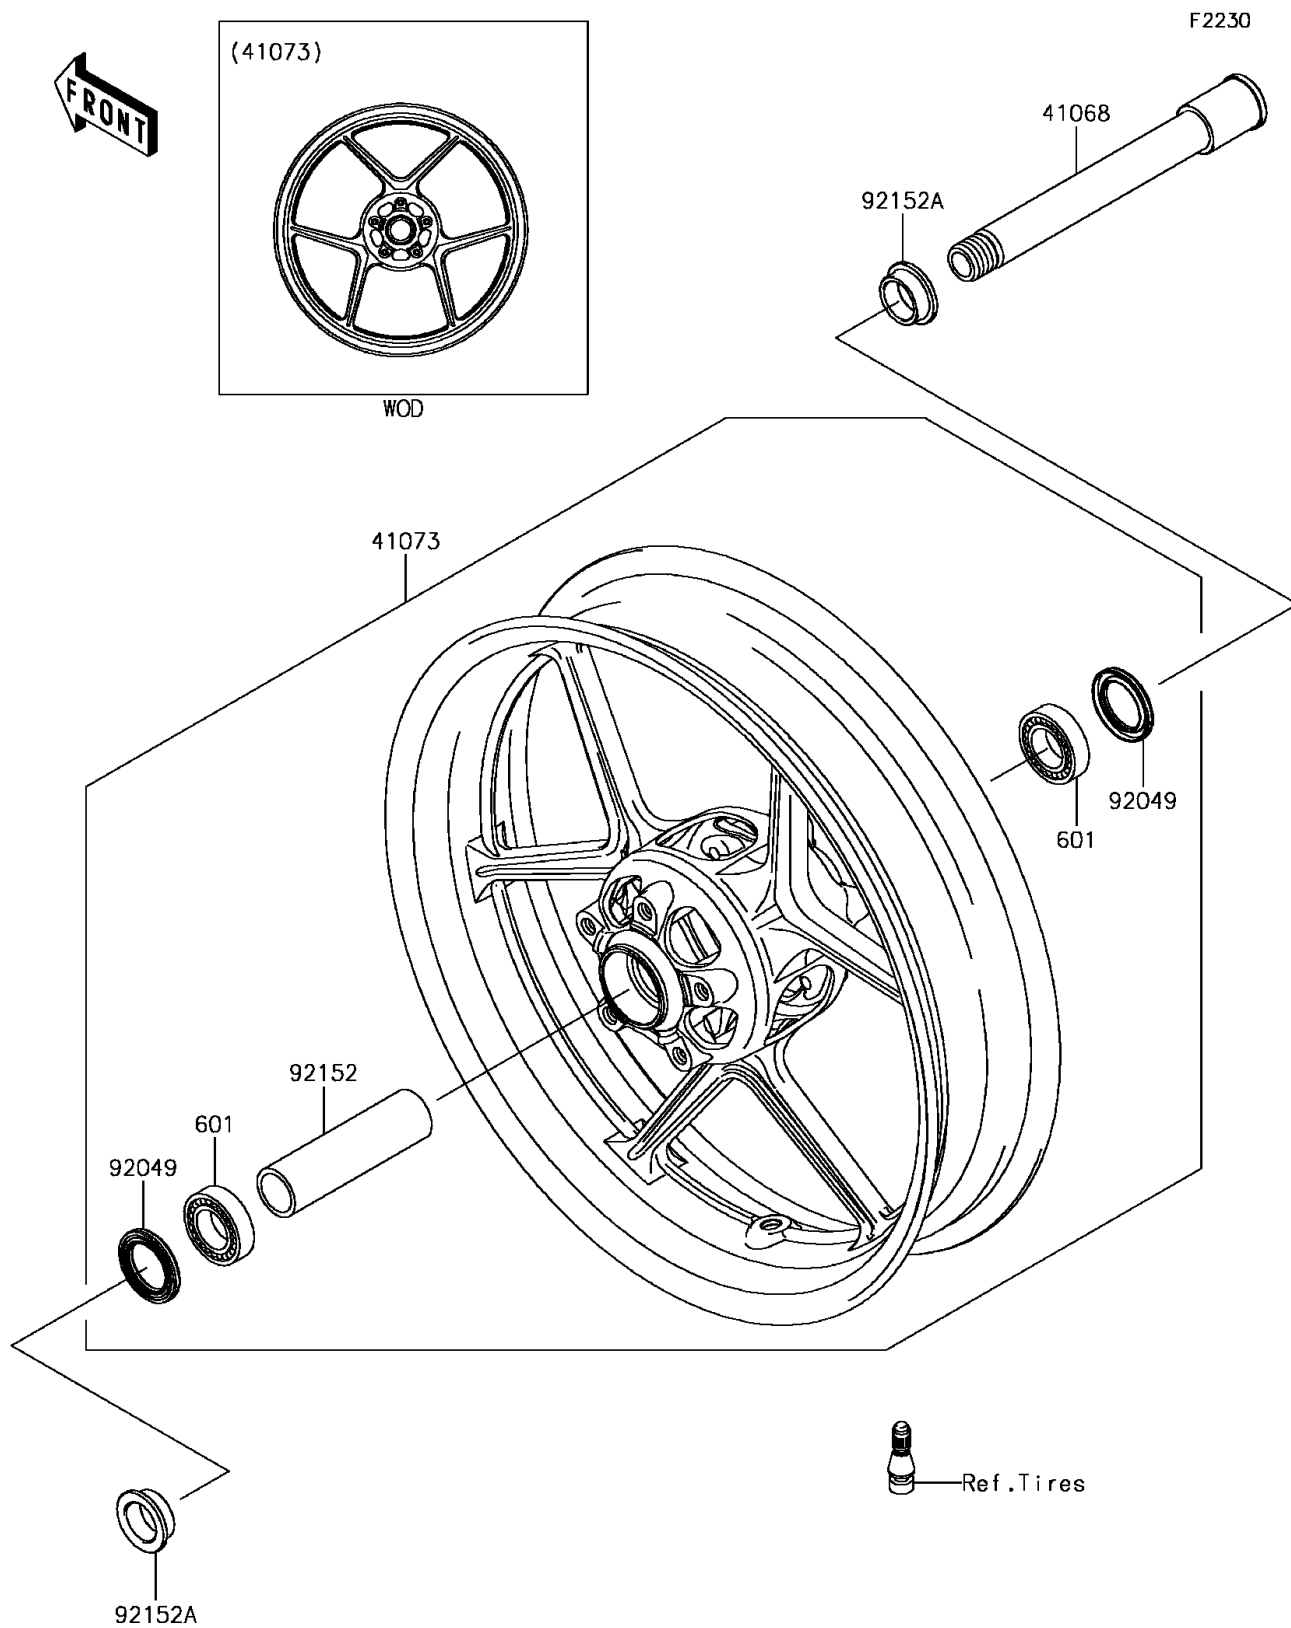

2017 Ninja ZX-6R PARTS DIAGRAM

Front Wheel

2017 Ninja ZX-6R PARTS LIST

Front Wheel

ITEM NAME	PART NUMBER	QUANTITY
AXLE,FR (Ref # 41068)	41068-1463	1
WHEEL-ASSY,FR,G.BLACK (Ref # 41073)	41073-0596-18F	1
BEARING-BALL,#6005UU (Ref # 601)	601B6005UU	1
SEAL-OIL,BJN-C2 32X47X5 (Ref # 92049)	92049-0050	1
COLLAR,FR HUB,L=115 (Ref # 92152)	92152-0242	1
COLLAR,FR AXLE,L=13 (Ref # 92152A)	92152-1470	1