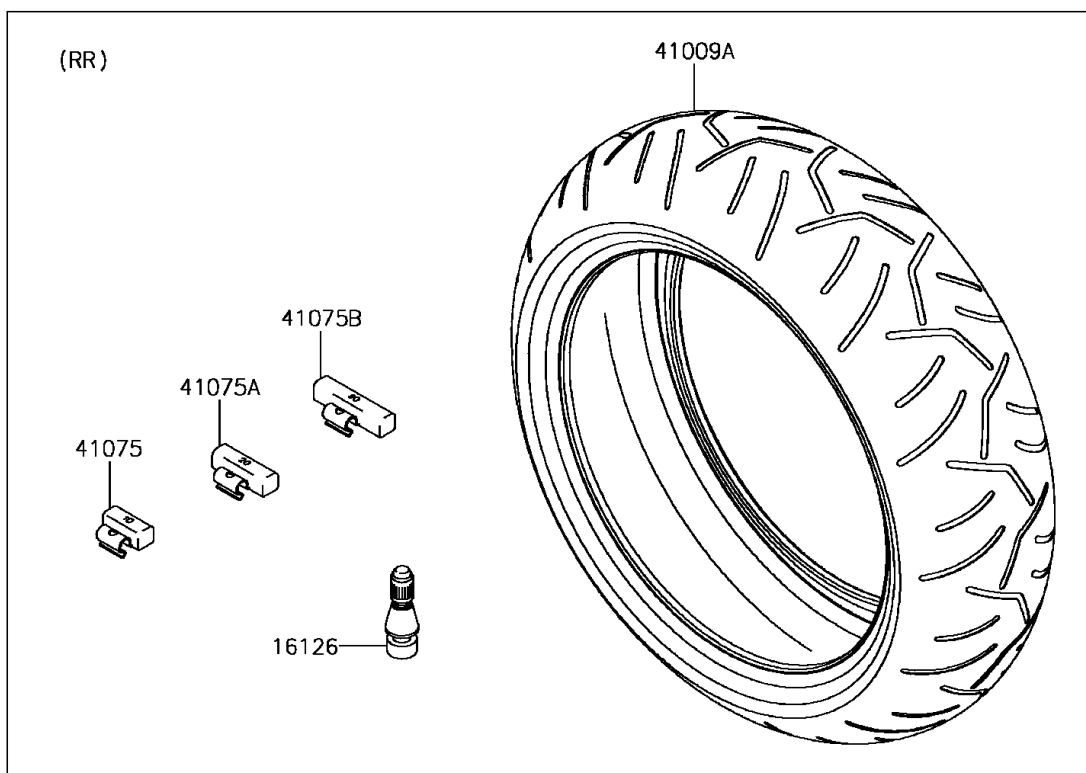

## 2017 Ninja ZX-6R PARTS DIAGRAM

Tires

F2210

## 2017 Ninja ZX-6R PARTS LIST

Tires

ITEM NAME	PART NUMBER	QUANTITY
VALVE,TIRE (Ref # 16126)	16126-1140	1
TIRE,FR,120/70ZR17(58W),S20F (Ref # 41009)	41009-0529	1
TIRE,RR,180/55ZR17(73W),S20R (Ref # 41009A)	41009-0530	1
BALANCER-WHEEL,10G,SILVER (Ref # 41075)	41075-0007	1
BALANCER-WHEEL,20G,SILVER (Ref # 41075A)	41075-0008	1
BALANCER-WHEEL,30G,SILVER (Ref # 41075B)	41075-0009	1