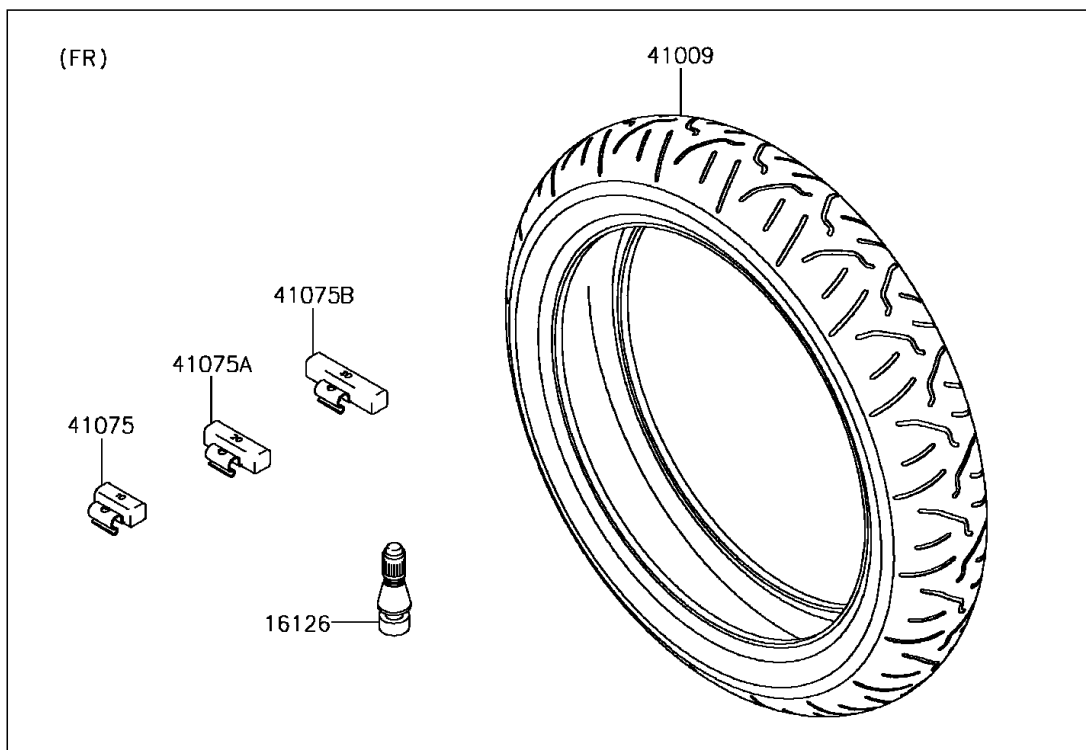

## 2017 Ninja ZX-6R PARTS DIAGRAM

Tires

F2210

## 2017 Ninja ZX-6R PARTS LIST

Tires

ITEM NAME	PART NUMBER	QUANTITY
VALVE,TIRE (Ref # 16126)	16126-1140	1
TIRE,FR,120/70ZR17(58W),S20F (Ref # 41009)	41009-0529	1
TIRE,RR,180/55ZR17(73W),S20R (Ref # 41009A)	41009-0530	1
BALANCER-WHEEL,10G,SILVER (Ref # 41075)	41075-0007	1
BALANCER-WHEEL,20G,SILVER (Ref # 41075A)	41075-0008	1
BALANCER-WHEEL,30G,SILVER (Ref # 41075B)	41075-0009	1