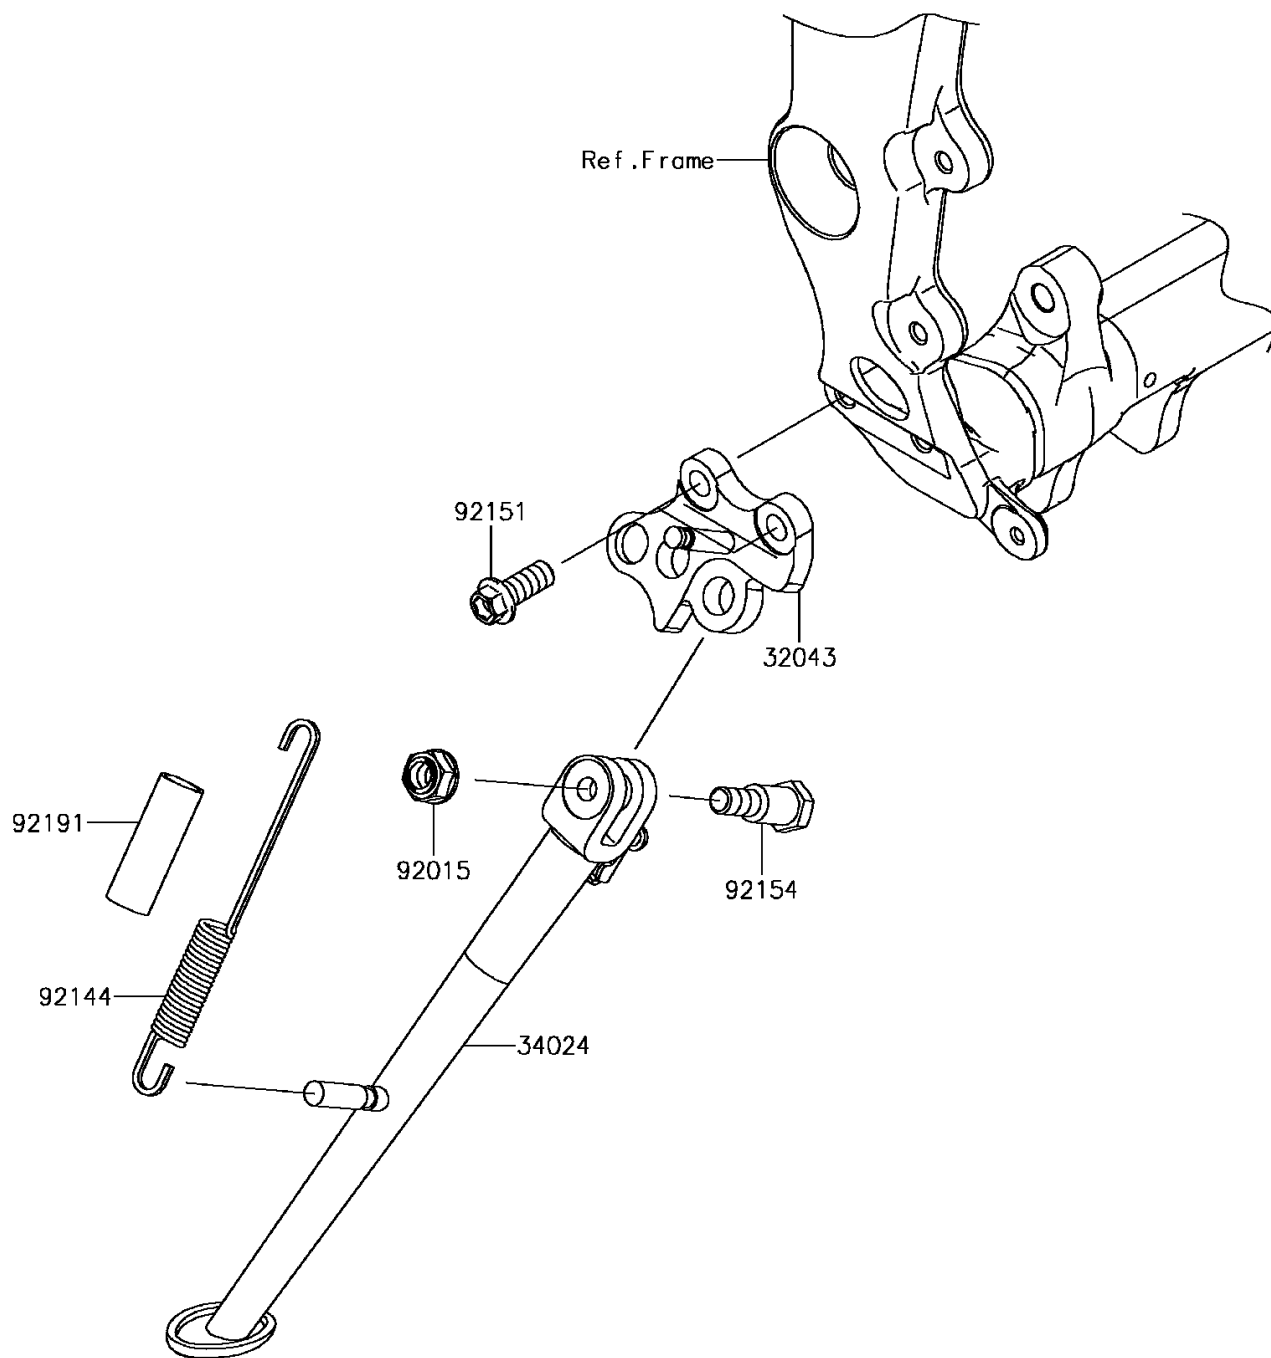

## 2017 Ninja ZX-6R PARTS DIAGRAM

Stand(s)

F2190

## 2017 Ninja ZX-6R PARTS LIST

Stand(s)

ITEM NAME	PART NUMBER	QUANTITY
BRACKET-STAND,F.S.BLACK (Ref # 32043)	32043-0576-18R	1
STAND-SIDE (Ref # 34024)	34024-0115	1
NUT,LOCK,FLANGED,10MM (Ref # 92015)	92015-1717	1
SPRING,SIDE STAND (Ref # 92144)	92144-1818	1
BOLT,FLANGED,10X25 (Ref # 92151)	92151-1802	1
BOLT,10X39 (Ref # 92154)	92154-0971	1
TUBE,13X16X60 (Ref # 92191)	92191-1001	1