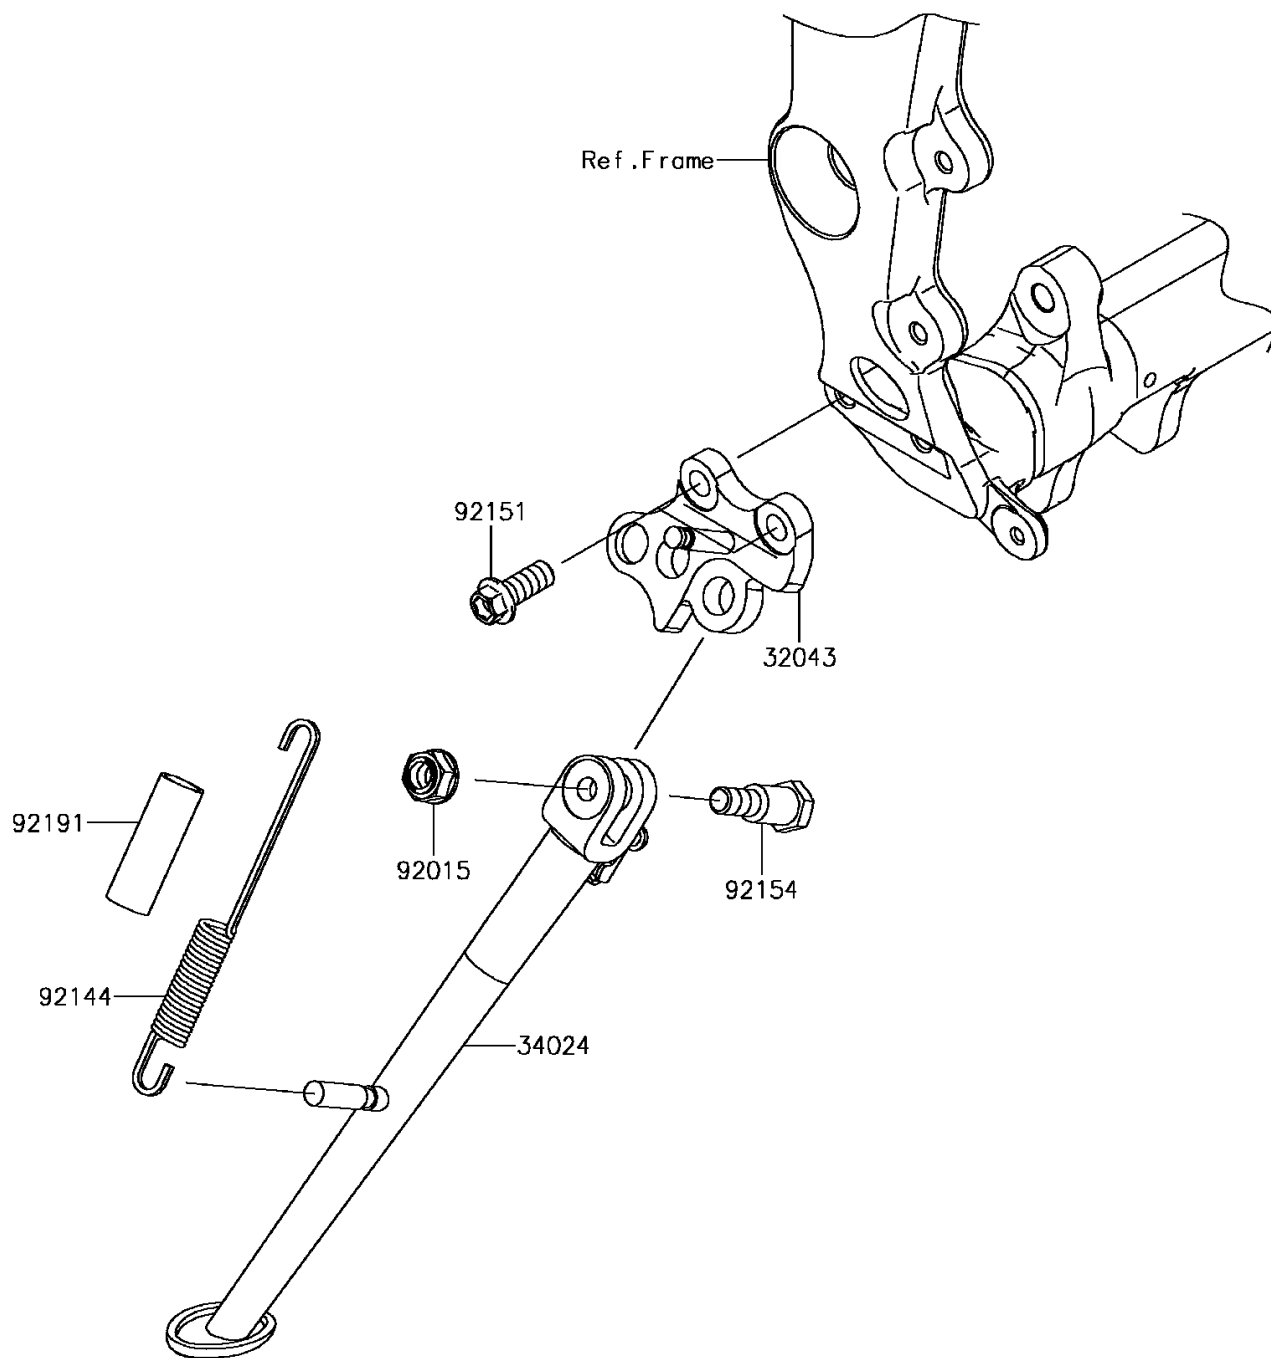

2016 Ninja ZX-6R KRT Edition PARTS DIAGRAM

Stand(s)

F2190

2016 Ninja ZX-6R KRT Edition PARTS LIST

Stand(s)

ITEM NAME	PART NUMBER	QUANTITY
BRACKET-STAND,F.S.BLACK (Ref # 32043)	32043-0576-18R	1
STAND-SIDE (Ref # 34024)	34024-0115	1
NUT,LOCK,FLANGED,10MM (Ref # 92015)	92015-1717	1
SPRING,SIDE STAND (Ref # 92144)	92144-1818	1
BOLT,FLANGED,10X25 (Ref # 92151)	92151-1802	1
BOLT,10X39 (Ref # 92154)	92154-0971	1
TUBE,13X16X60 (Ref # 92191)	92191-1001	1