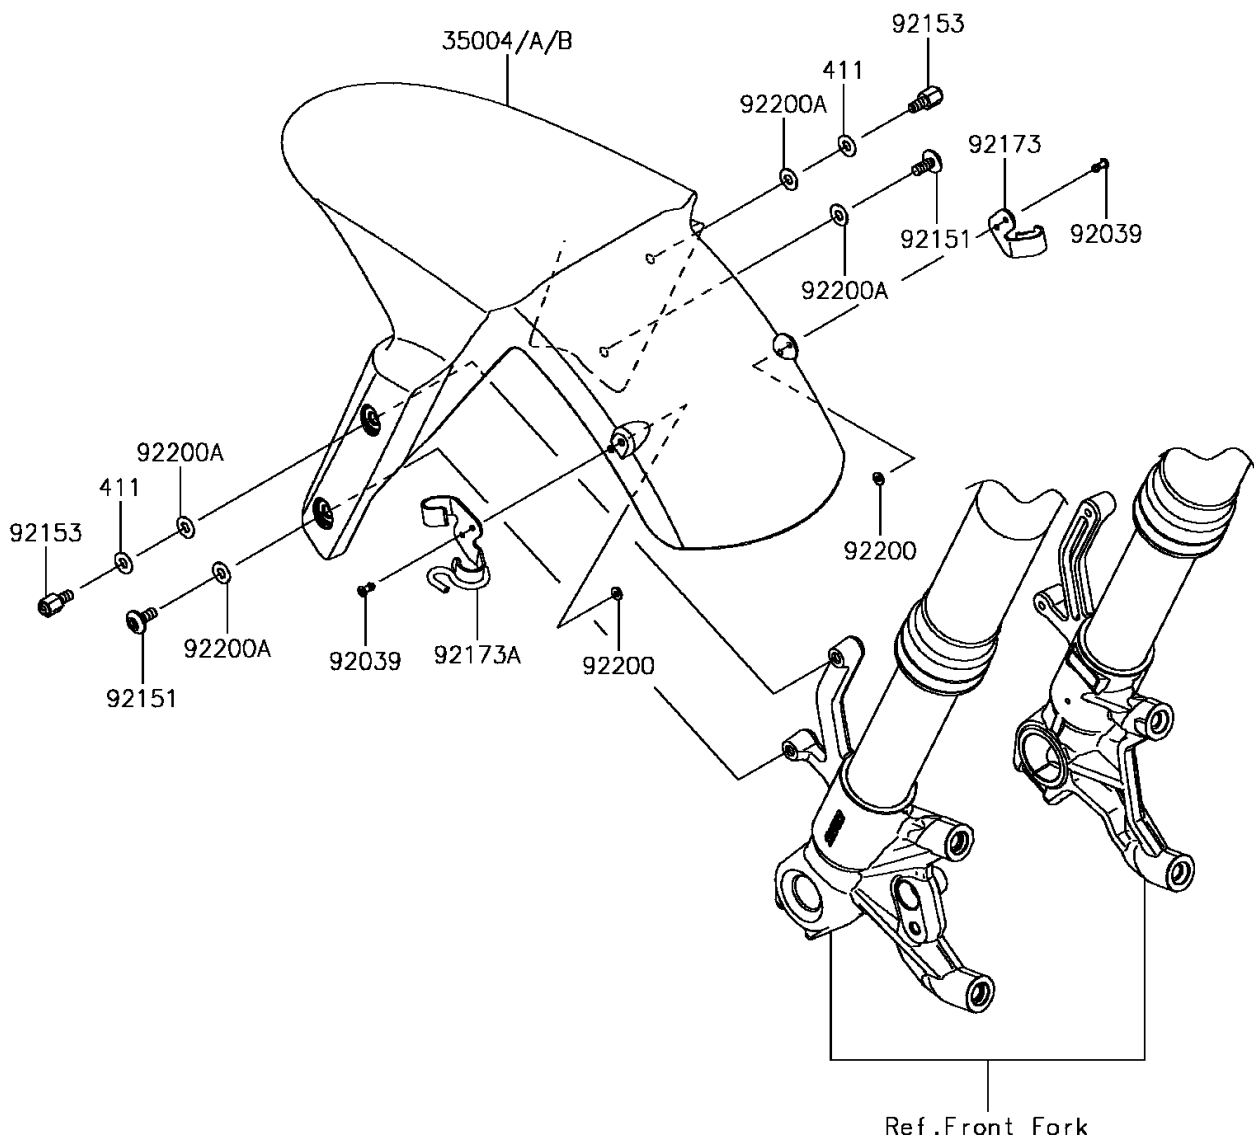

2017 Ninja ZX-6R PARTS DIAGRAM

Front Fender(s)

F2171

2017 Ninja ZX-6R PARTS LIST

Front Fender(s)

ITEM NAME	PART NUMBER	QUANTITY
FENDER-FRONT,P.B.WHITE (Ref # 35004A)	35004-0310-54X	1
WASHER-PLAIN,6MM (Ref # 411)	411AB0600	1
RIVET (Ref # 92039)	92039-1231	1
BOLT,SOCKET,6X14 (Ref # 92151)	92151-1654	1
BOLT,6MM (Ref # 92153)	92153-0335	1
CLAMP,FR FENDER,RH (Ref # 92173)	92173-0984	1
CLAMP,FR FENDER,LH (Ref # 92173A)	92173-1065	1
WASHER,3.5X8X1 (Ref # 92200)	92200-1251	1
WASHER,6.5X14X1 (Ref # 92200A)	92200-1388	1