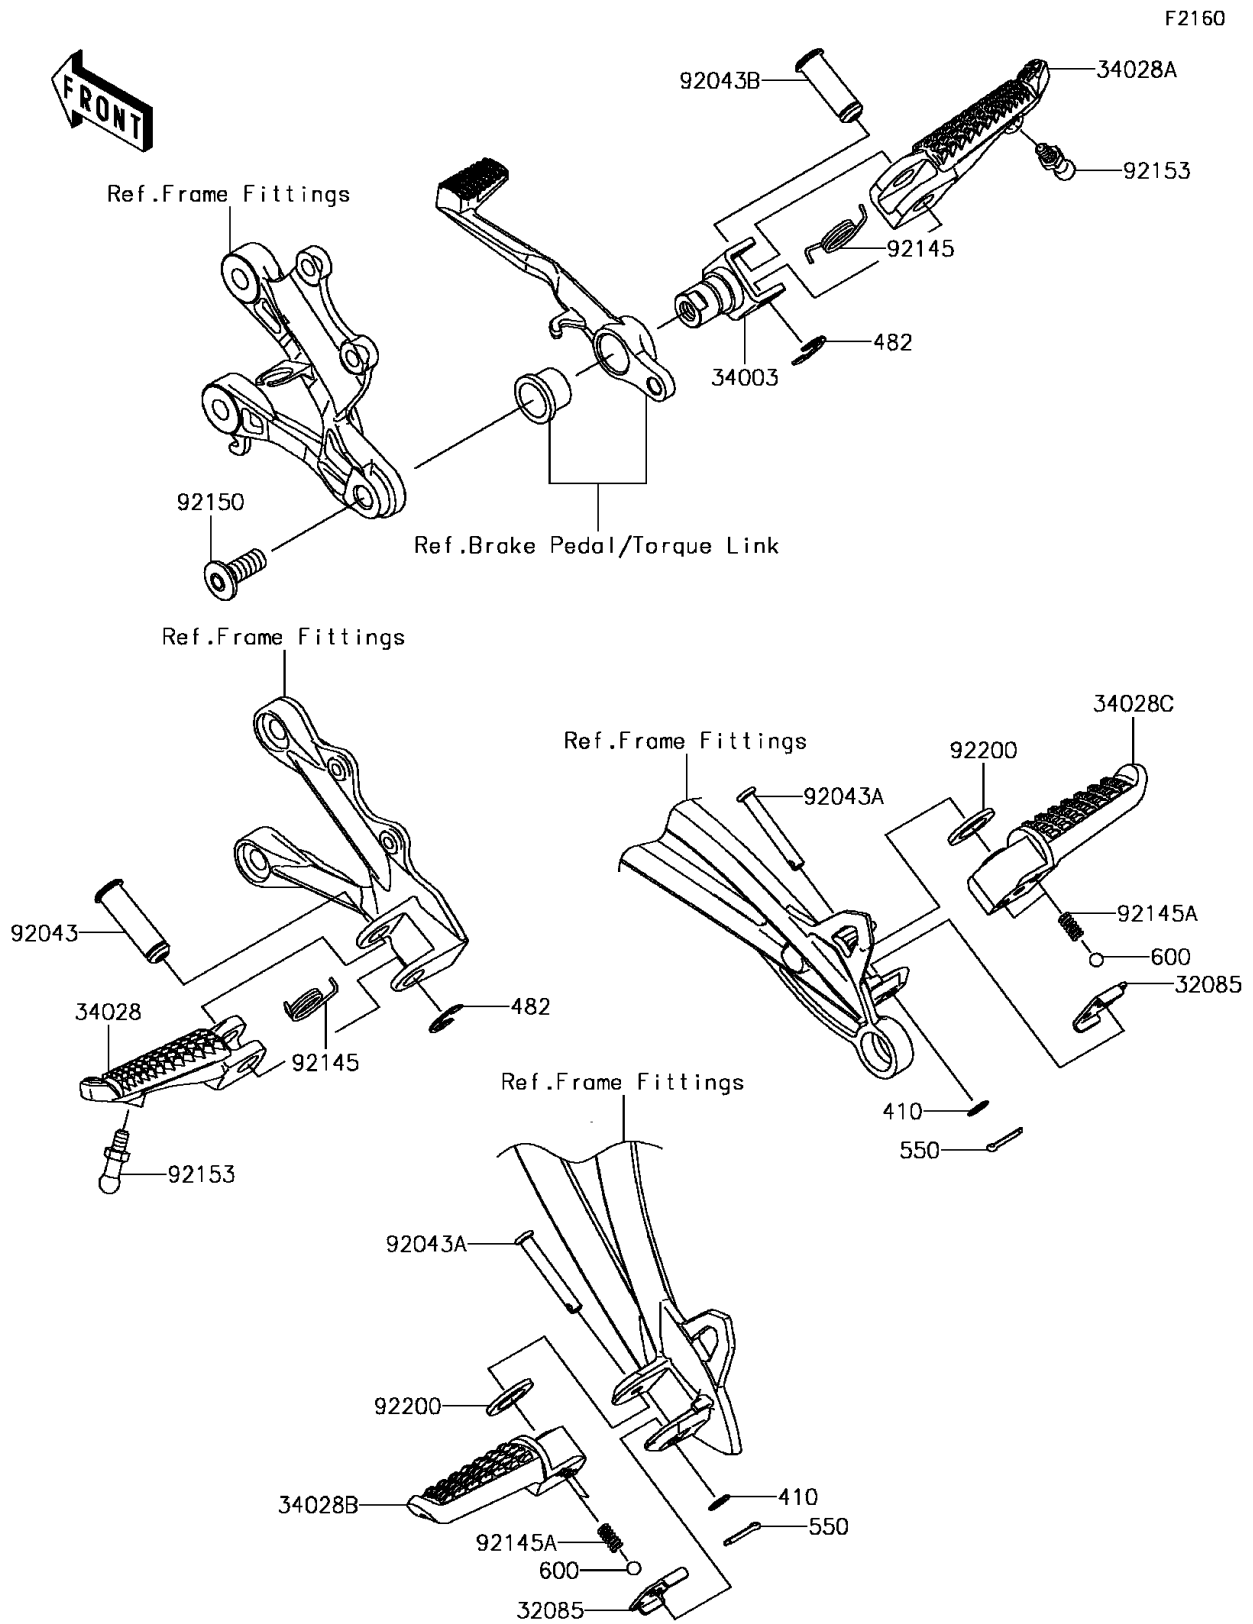

## 2017 Ninja ZX-6R PARTS DIAGRAM

Footrests

## 2017 Ninja ZX-6R PARTS LIST

Footrests

ITEM NAME	PART NUMBER	QUANTITY
STOPPER,REAR STEP (Ref # 32085)	32085-0047	1
HOLDER-STEP,FR,RH (Ref # 34003)	34003-0097	1
STEP,FR,LH (Ref # 34028)	34028-0092	1
STEP,FR,RH (Ref # 34028A)	34028-0093	1
STEP,RR,LH (Ref # 34028B)	34028-0094	1
STEP,RR,RH (Ref # 34028C)	34028-0095	1
WASHER-PLAIN-SMALL (Ref # 410)	410AA0600	1
CIRCLIP-TYPE-E,10MM (Ref # 482)	482EA0100	1
PIN-COTTER,2.5X15 (Ref # 550)	550S2515	1
BALL-STEEL,1/4 (Ref # 600)	600A0800	1
PIN,12X36.5 (Ref # 92043)	92043-0028	1
PIN,6X43 (Ref # 92043A)	92043-0770	1
PIN,12X35.5 (Ref # 92043B)	92043-1701	1
SPRING,STEP RETURN (Ref # 92145)	92145-0376	1
SPRING (Ref # 92145A)	92145-1319	1
BOLT,SOCKET,10X25 (Ref # 92150)	92150-1268	1
BOLT,BANK SENSOR (Ref # 92153)	92153-1938	1
WASHER,16X26X2.3 (Ref # 92200)	92200-0043	1