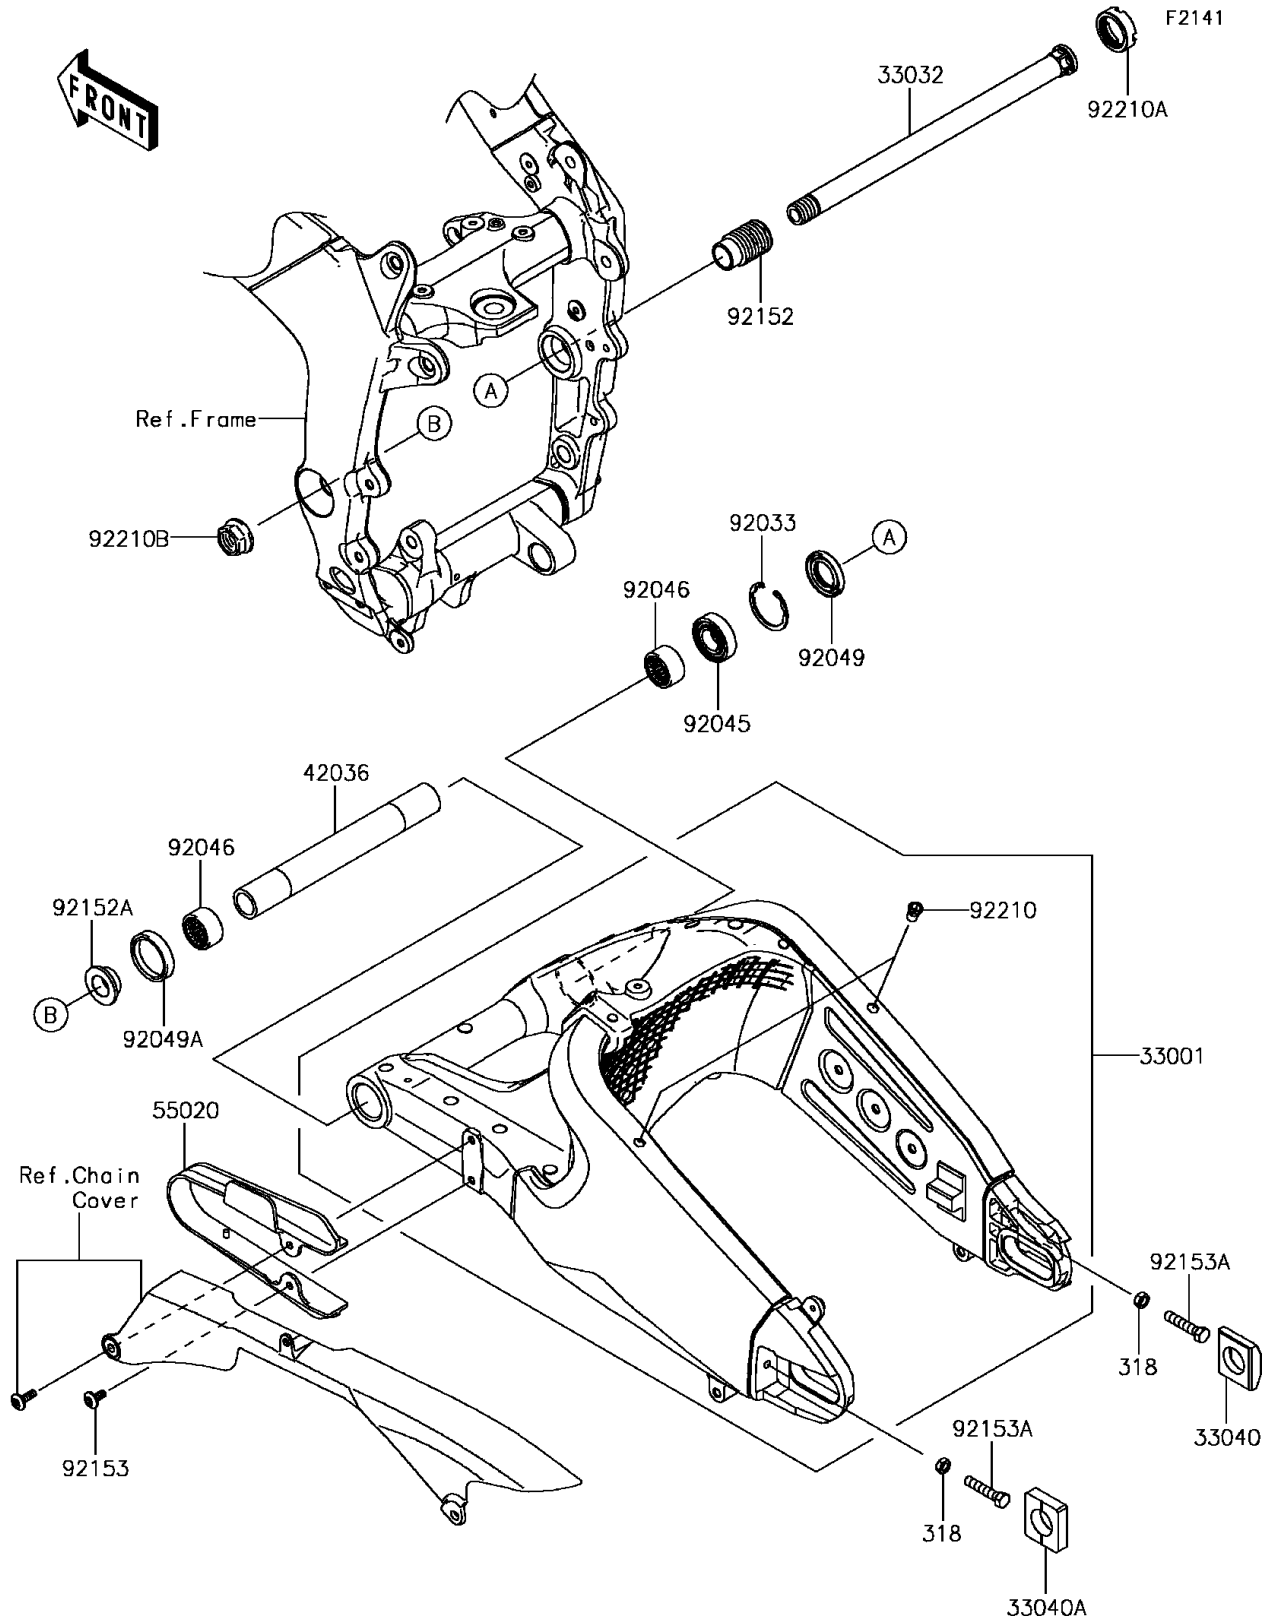

2017 Ninja ZX-6R PARTS DIAGRAM

Swingarm

2017 Ninja ZX-6R PARTS LIST

Swingarm

ITEM NAME	PART NUMBER	QUANTITY
NUT-HEX-SMALL (Ref # 318)	318BB0800	1
ARM-COMP-SWING (Ref # 33001)	33001-0584	1
SHAFT-SWING ARM (Ref # 33032)	33032-0044	1
ADJUSTER-CHAIN,RH (Ref # 33040)	33040-0027	1
ADJUSTER-CHAIN,LH (Ref # 33040A)	33040-1114	1
SLEEVE,SWING ARM PIVOT,L=226 (Ref # 42036)	42036-1341	1
GUARD,CHAIN (Ref # 55020)	55020-0384	1
RING-SNAP,42MM (Ref # 92033)	92033-1041	1
BEARING-BALL,6004UL11 (Ref # 92045)	92045-0017	1
BEARING-NEEDLE,7E-HVS 28X34X17 (Ref # 92046)	92046-0008	1
SEAL-OIL,MHSA25X42X6 (Ref # 92049)	92049-1314	1
SEAL-OIL,MHSA25X34X7 (Ref # 92049A)	92049-1352	1
COLLAR,SWING ARM,L=47 (Ref # 92152)	92152-0154	1
COLLAR,SWING ARM,L=12.5 (Ref # 92152A)	92152-1234	1
BOLT,SOCKET,6X14 (Ref # 92153)	92153-0422	1
BOLT,8X40 (Ref # 92153A)	92153-0736	1
NUT,6MM (Ref # 92210)	92210-0099	1
NUT,30MM (Ref # 92210A)	92210-0134	1
NUT,FLANGED,20MM (Ref # 92210B)	92210-0320	1