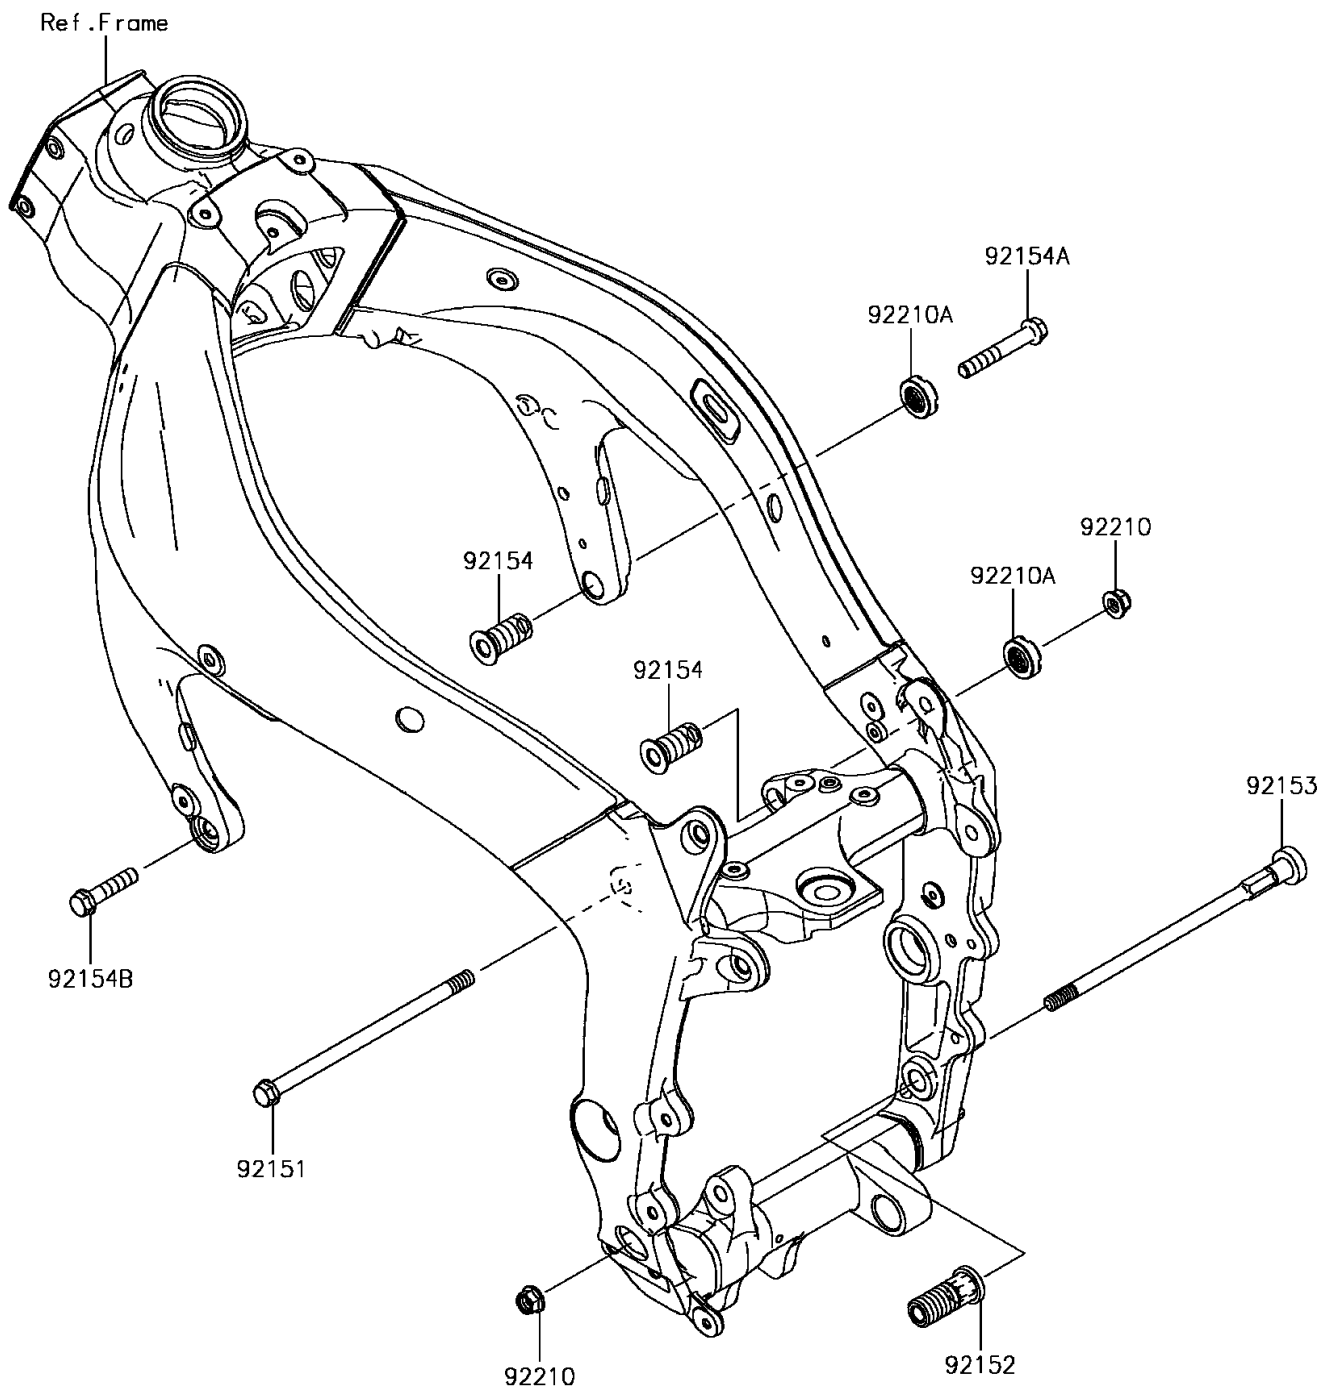

## 2017 Ninja ZX-6R PARTS DIAGRAM

Engine Mount

F2122

## 2017 Ninja ZX-6R PARTS LIST

### Engine Mount

ITEM NAME	PART NUMBER	QUANTITY
BOLT,FLANGED,10X190 (Ref # 92151)	92151-1915	1
COLLAR,ENGINE MOUNT (Ref # 92152)	92152-0076	1
BOLT,SOCKET,10X227 (Ref # 92153)	92153-1328	1
BOLT,ENGINE MOUNT,18MM (Ref # 92154)	92154-0249	1
BOLT,FLANGED,10X65 (Ref # 92154A)	92154-0312	1
BOLT,FLANGED,10X40 (Ref # 92154B)	92154-0313	1
NUT,LOCK,FLANGED,10MM (Ref # 92210)	92210-1139	1
NUT,18MM (Ref # 92210A)	92210-1203	1