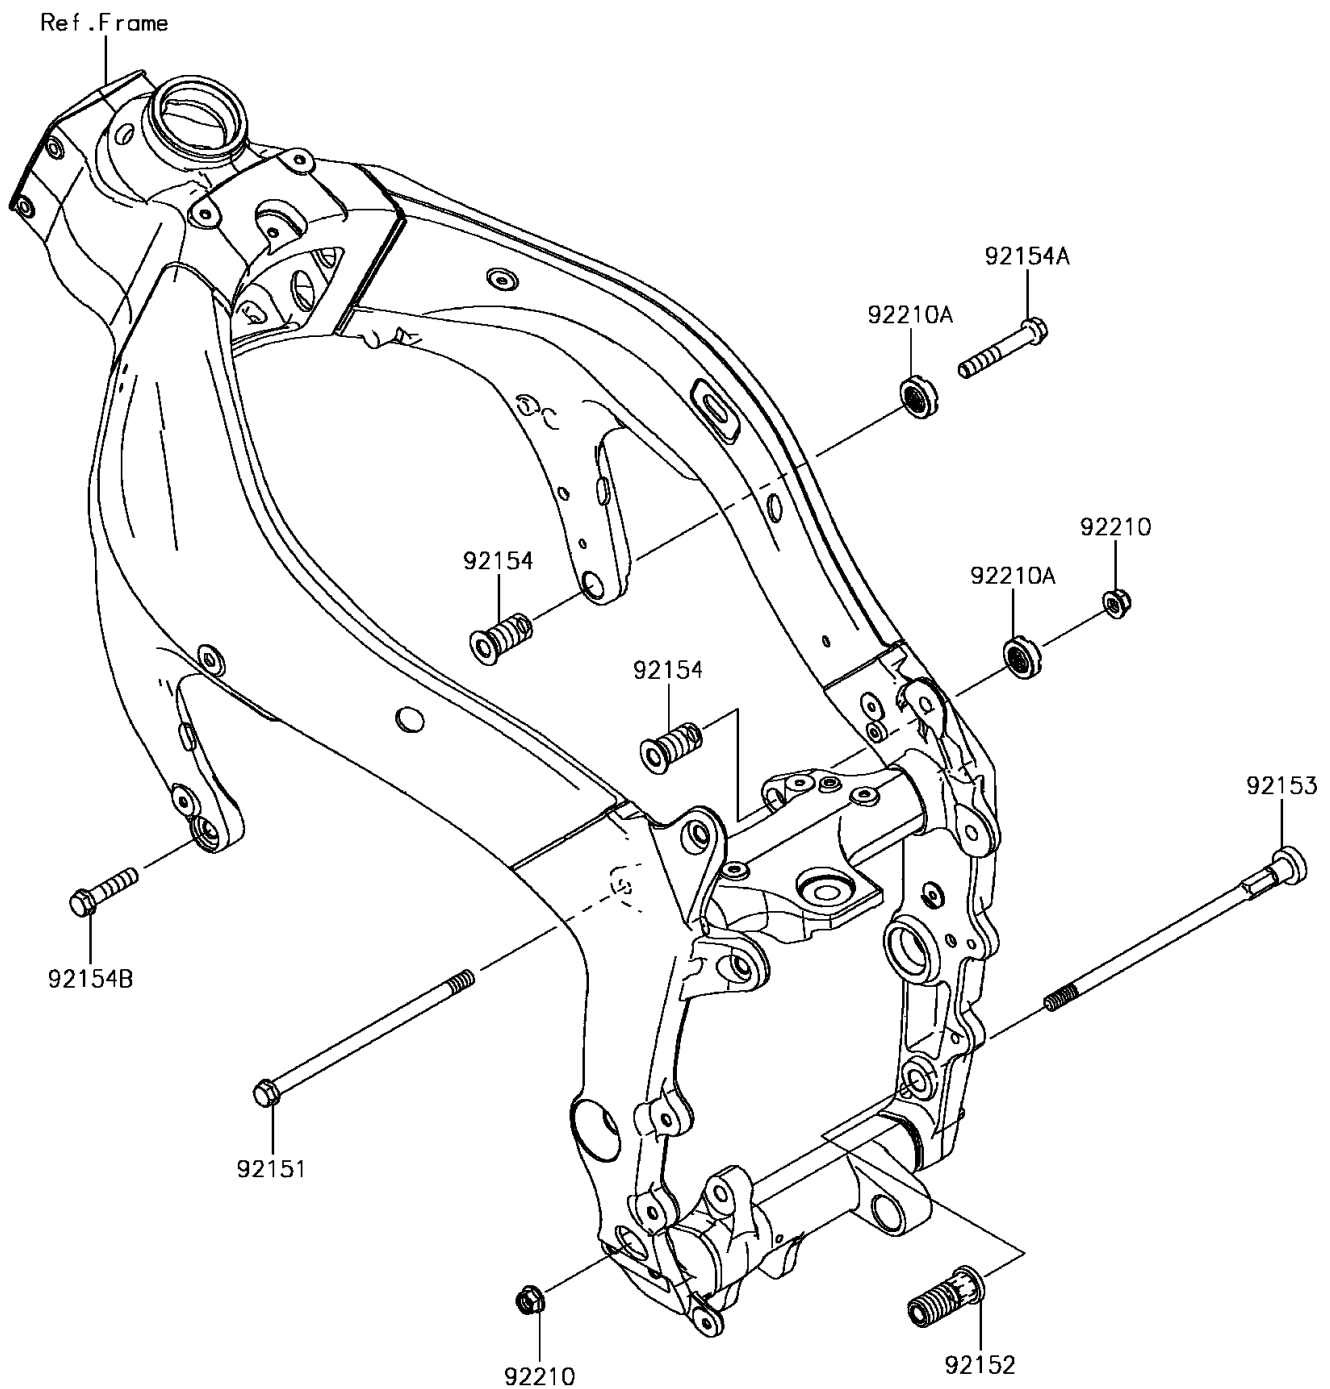

2016 Ninja ZX-6R KRT Edition PARTS DIAGRAM

Engine Mount

F2122

2016 Ninja ZX-6R KRT Edition PARTS LIST

Engine Mount

ITEM NAME	PART NUMBER	QUANTITY
BOLT,FLANGED,10X190 (Ref # 92151)	92151-1915	1
COLLAR,ENGINE MOUNT (Ref # 92152)	92152-0076	1
BOLT,SOCKET,10X227 (Ref # 92153)	92153-1328	1
BOLT,ENGINE MOUNT,18MM (Ref # 92154)	92154-0249	1
BOLT,FLANGED,10X65 (Ref # 92154A)	92154-0312	1
BOLT,FLANGED,10X40 (Ref # 92154B)	92154-0313	1
NUT,LOCK,FLANGED,10MM (Ref # 92210)	92210-1139	1
NUT,18MM (Ref # 92210A)	92210-1203	1