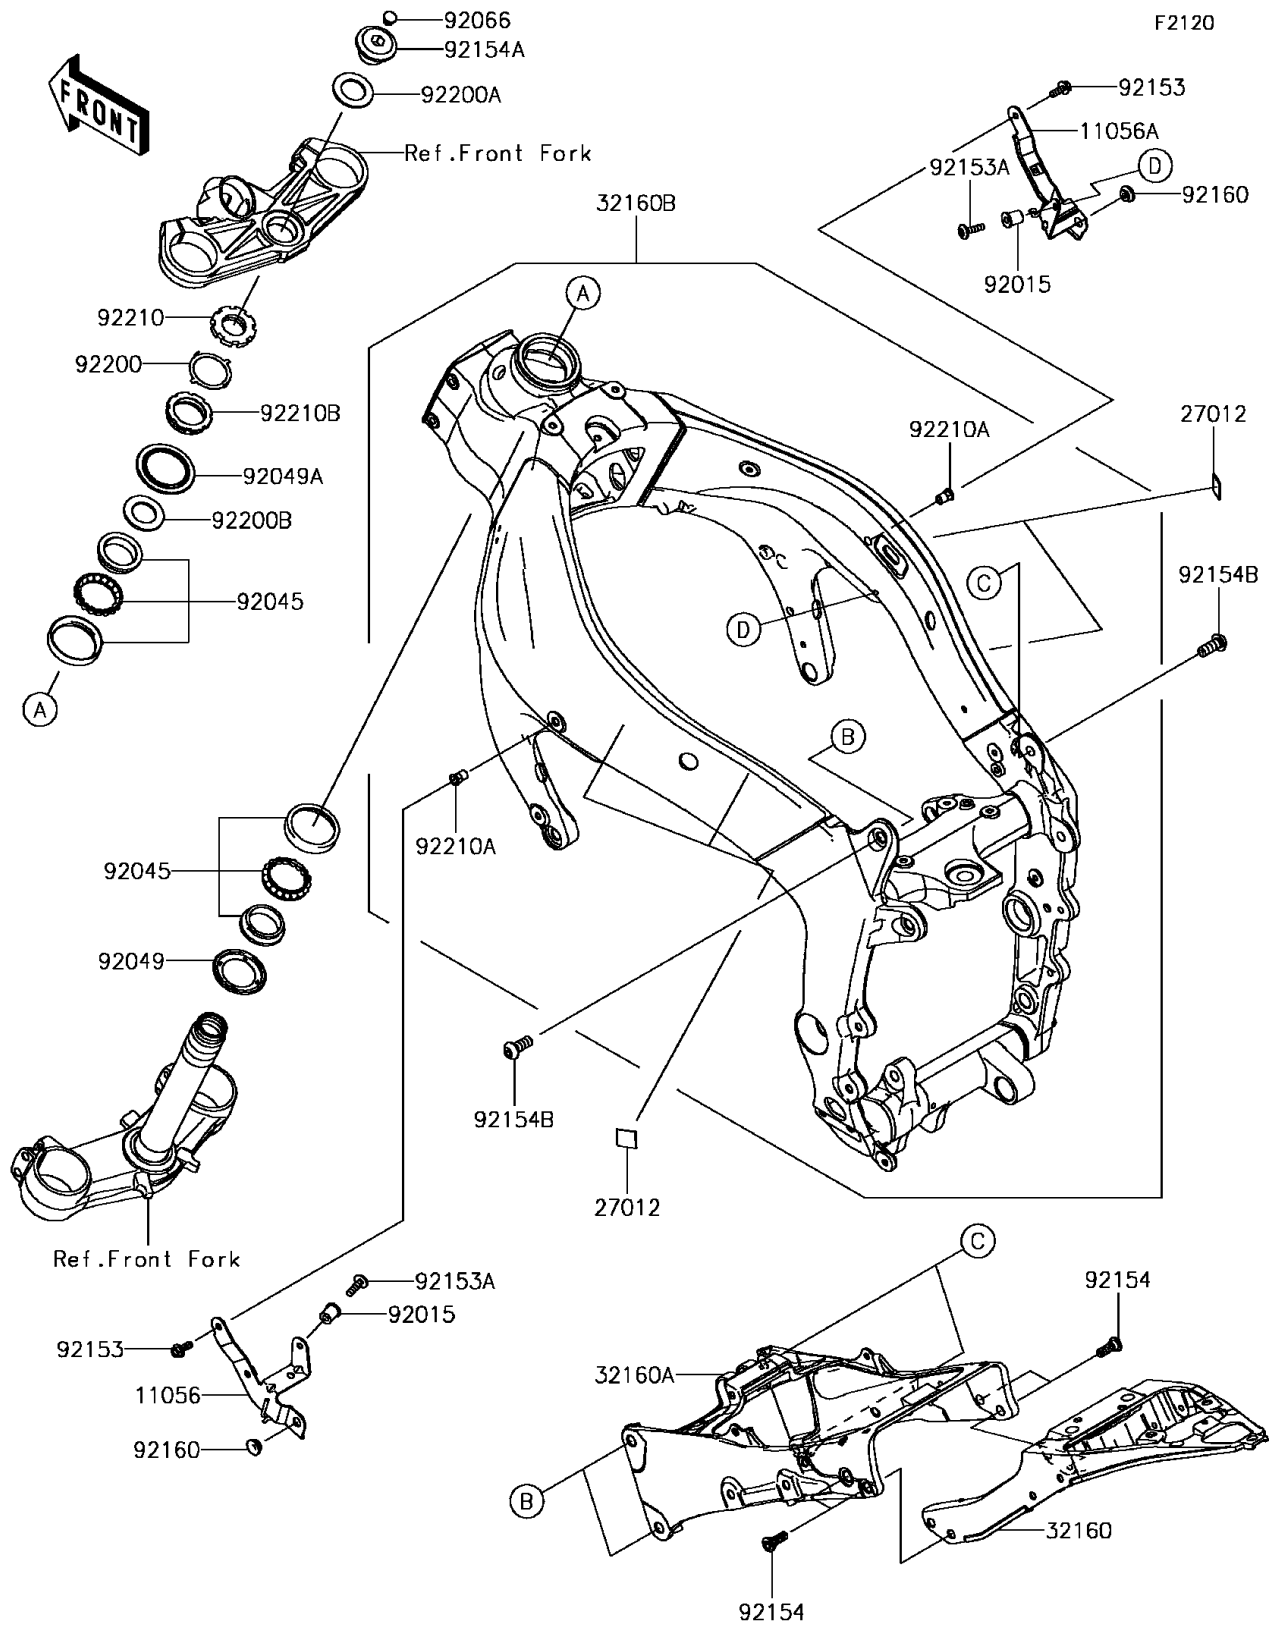

2017 Ninja ZX-6R PARTS DIAGRAM

Frame

2017 Ninja ZX-6R PARTS LIST

Frame

ITEM NAME	PART NUMBER	QUANTITY
BRACKET,COWLING,LH (Ref # 11056)	11056-1961	1
BRACKET,COWLING,RH (Ref # 11056A)	11056-2390	1
HOOK,30X30X3.2 (Ref # 27012)	27012-0741	1
FRAME-COMP,RR,RR (Ref # 32160)	32160-0398	1
FRAME-COMP,RR,FR (Ref # 32160A)	32160-0399	1
FRAME-COMP (Ref # 32160B)	32160-0642	1
NUT (Ref # 92015)	92015-1700	1
BEARING-BALL,SF07A17PX1V1 (Ref # 92045)	92045-1384	1
SEAL-OIL,DS35X55X4 (Ref # 92049)	92049-0022	1
SEAL-OIL,43X55.5X8.6 (Ref # 92049A)	92049-0742	1
PLUG (Ref # 92066)	92066-0071	1
BOLT,FLANGED,6X16 (Ref # 92153)	92153-0713	1
BOLT,SOCKET,6X22 (Ref # 92153A)	92153-1356	1
BOLT,SOCKET,8X23 (Ref # 92154)	92154-0077	1
BOLT,26X18 (Ref # 92154A)	92154-1167	1
BOLT,SOCKET,10X25 (Ref # 92154B)	92154-1900	1
DAMPER (Ref # 92160)	92160-1613	1
WASHER (Ref # 92200)	92200-0036	1
WASHER,27X42X2.3 (Ref # 92200A)	92200-0081	1
WASHER,36X47X0.6 (Ref # 92200B)	92200-0862	1
NUT,35MM (Ref # 92210)	92210-0095	1
NUT,6MM (Ref # 92210A)	92210-0099	1
NUT,35MM (Ref # 92210B)	92210-0823	1