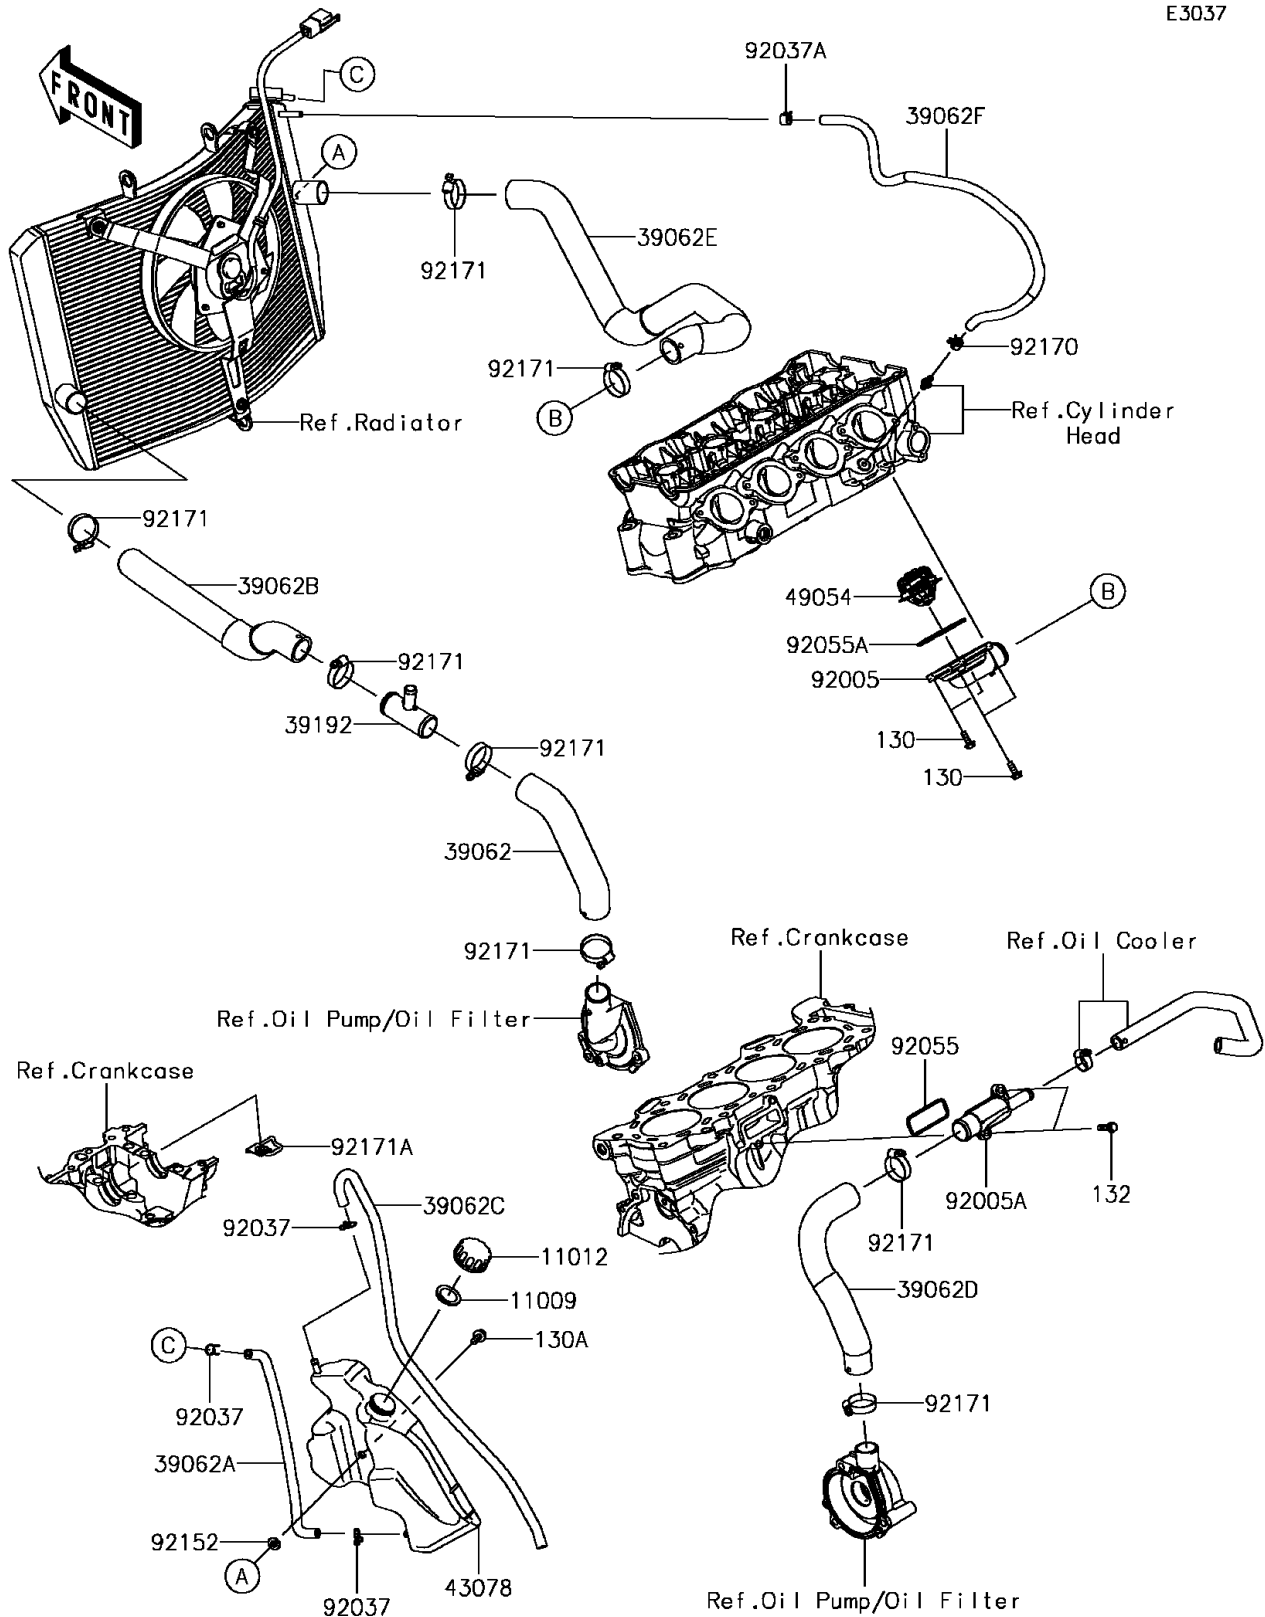

2017 Ninja ZX-6R PARTS DIAGRAM

Water Pipe

E3037

2017 Ninja ZX-6R PARTS LIST

Water Pipe

ITEM NAME	PART NUMBER	QUANTITY
GASKET,RESERVOIR TANK CAP (Ref # 11009)	11009-1145	1
CAP (Ref # 11012)	11012-1084	1
BOLT-FLANGED,5X14 (Ref # 130)	130BA0514	1
BOLT-FLANGED,6X14 (Ref # 130A)	130BA0614	1
BOLT-FLANGED-SMALL,6X20 (Ref # 132)	132BB0620	1
HOSE-COOLING,PIPE-W.PUMP (Ref # 39062)	39062-0166	1
HOSE-COOLING,RESERVOIR (Ref # 39062A)	39062-0269	1
HOSE-COOLING,RAD.-WATER PIPE (Ref # 39062B)	39062-0609	1
HOSE-COOLING,OVERFLOW (Ref # 39062C)	39062-0618	1
HOSE-COOLING,W.PUMP-CYLINDER (Ref # 39062D)	39062-0626	1
HOSE-COOLING,HEAD-RAD. (Ref # 39062E)	39062-0627	1
HOSE-COOLING,RAD.-HEAD (Ref # 39062F)	39062-0628	1
PIPE-WATER (Ref # 39192)	39192-0100	1
RESERVOIR (Ref # 43078)	43078-0564	1
THERMOSTAT (Ref # 49054)	49054-0004	1
FITTING,THERMO CAP (Ref # 92005)	92005-0814	1
FITTING (Ref # 92005A)	92005-0817	1
CLAMP,TUBE (Ref # 92037)	92037-147	1
CLAMP,TUBE (Ref # 92037A)	92037-1505	1
RING-O (Ref # 92055)	92055-1402	1
RING-O,THERMOSTAT CAP (Ref # 92055A)	92055-1699	1
COLLAR (Ref # 92152)	92152-1414	1
CLAMP (Ref # 92170)	92170-1493	1
CLAMP (Ref # 92171)	92171-0179	1
CLAMP (Ref # 92171A)	92171-1925	1