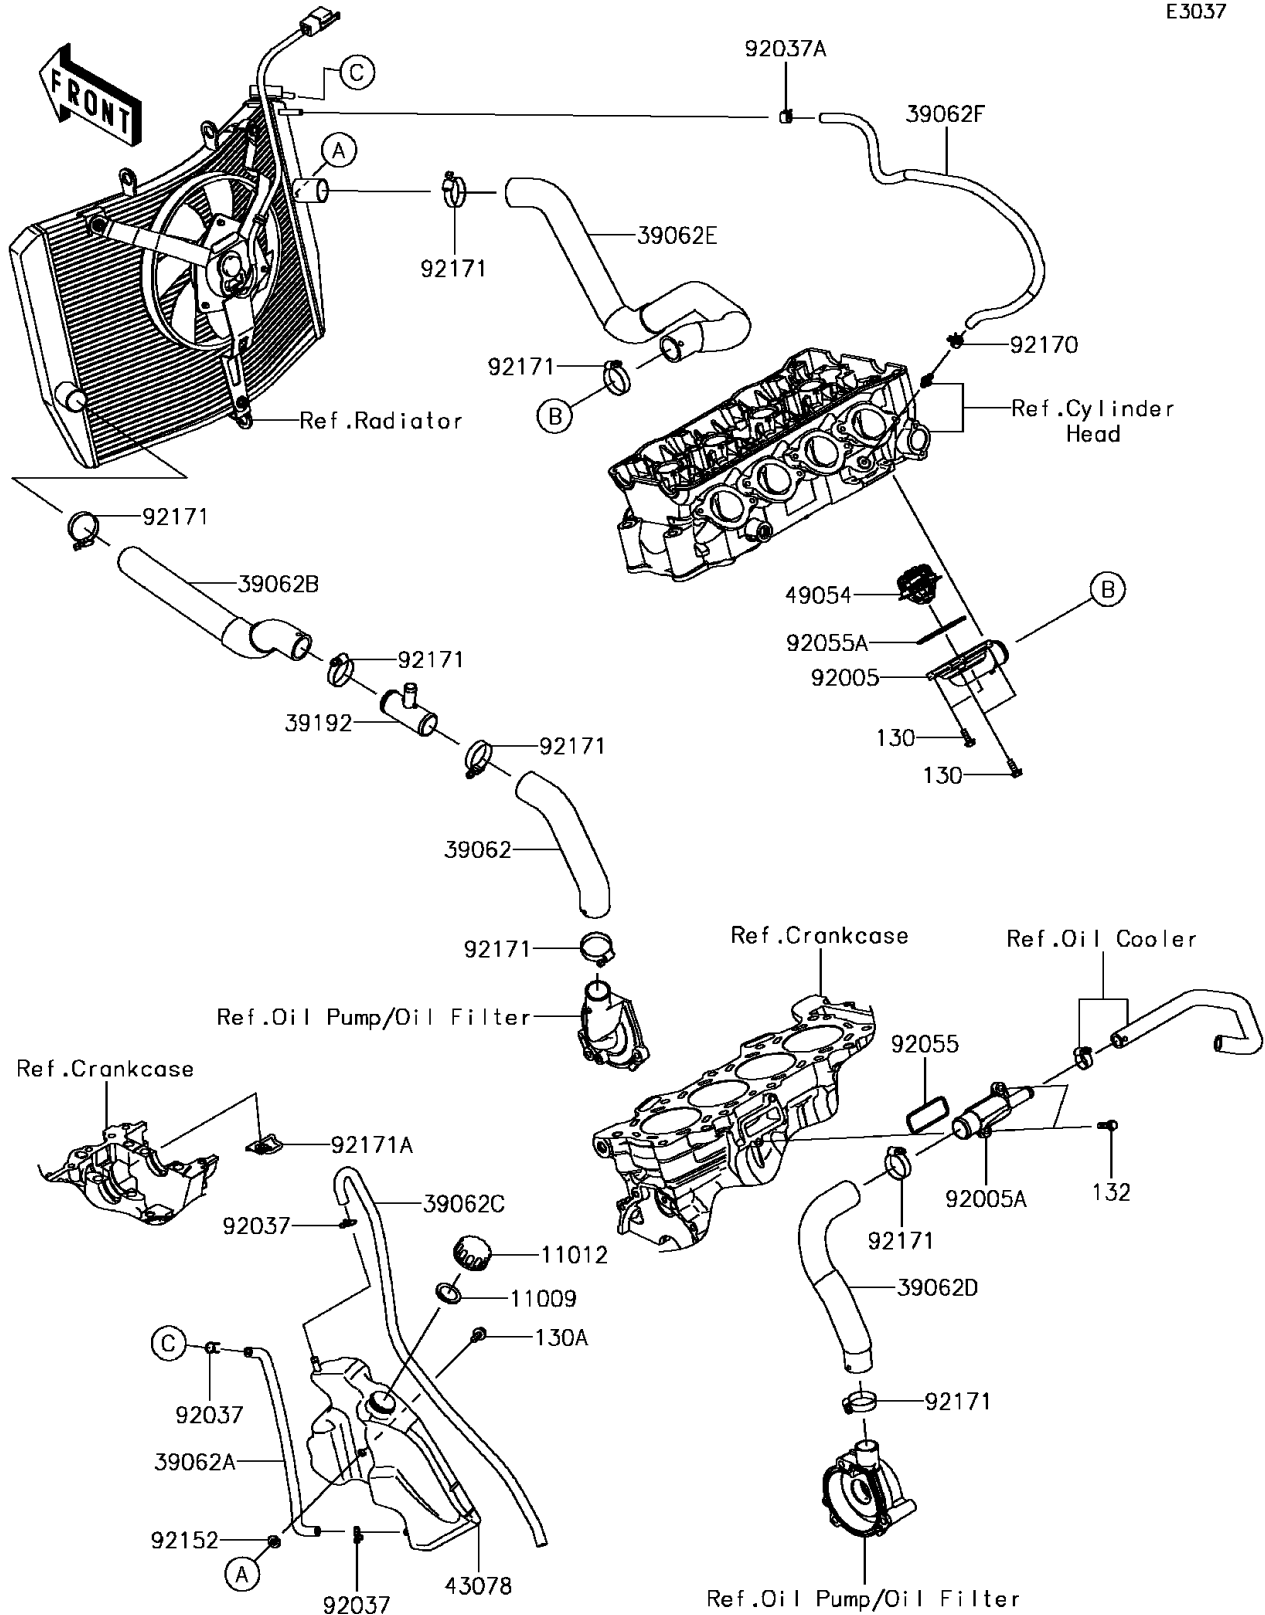

## 2016 Ninja ZX-6R KRT Edition PARTS DIAGRAM

Water Pipe

E3037

## 2016 Ninja ZX-6R KRT Edition PARTS LIST

### Water Pipe

ITEM NAME	PART NUMBER	QUANTITY
GASKET,RESERVOIR TANK CAP (Ref # 11009)	11009-1145	1
CAP (Ref # 11012)	11012-1084	1
BOLT-FLANGED,5X14 (Ref # 130)	130BA0514	1
BOLT-FLANGED,6X14 (Ref # 130A)	130BA0614	1
BOLT-FLANGED-SMALL,6X20 (Ref # 132)	132BB0620	1
HOSE-COOLING,PIPE-W.PUMP (Ref # 39062)	39062-0166	1
HOSE-COOLING,RESERVOIR (Ref # 39062A)	39062-0269	1
HOSE-COOLING,RAD.-WATER PIPE (Ref # 39062B)	39062-0609	1
HOSE-COOLING,OVERFLOW (Ref # 39062C)	39062-0618	1
HOSE-COOLING,W.PUMP-CYLINDER (Ref # 39062D)	39062-0626	1
HOSE-COOLING,HEAD-RAD. (Ref # 39062E)	39062-0627	1
HOSE-COOLING,RAD.-HEAD (Ref # 39062F)	39062-0628	1
PIPE-WATER (Ref # 39192)	39192-0100	1
RESERVOIR (Ref # 43078)	43078-0564	1
THERMOSTAT (Ref # 49054)	49054-0004	1
FITTING,THERMO CAP (Ref # 92005)	92005-0814	1
FITTING (Ref # 92005A)	92005-0817	1
CLAMP,TUBE (Ref # 92037)	92037-147	1
CLAMP,TUBE (Ref # 92037A)	92037-1505	1
RING-O (Ref # 92055)	92055-1402	1
RING-O,THERMOSTAT CAP (Ref # 92055A)	92055-1699	1
COLLAR (Ref # 92152)	92152-1414	1
CLAMP (Ref # 92170)	92170-1493	1
CLAMP (Ref # 92171)	92171-0179	1
CLAMP (Ref # 92171A)	92171-1925	1