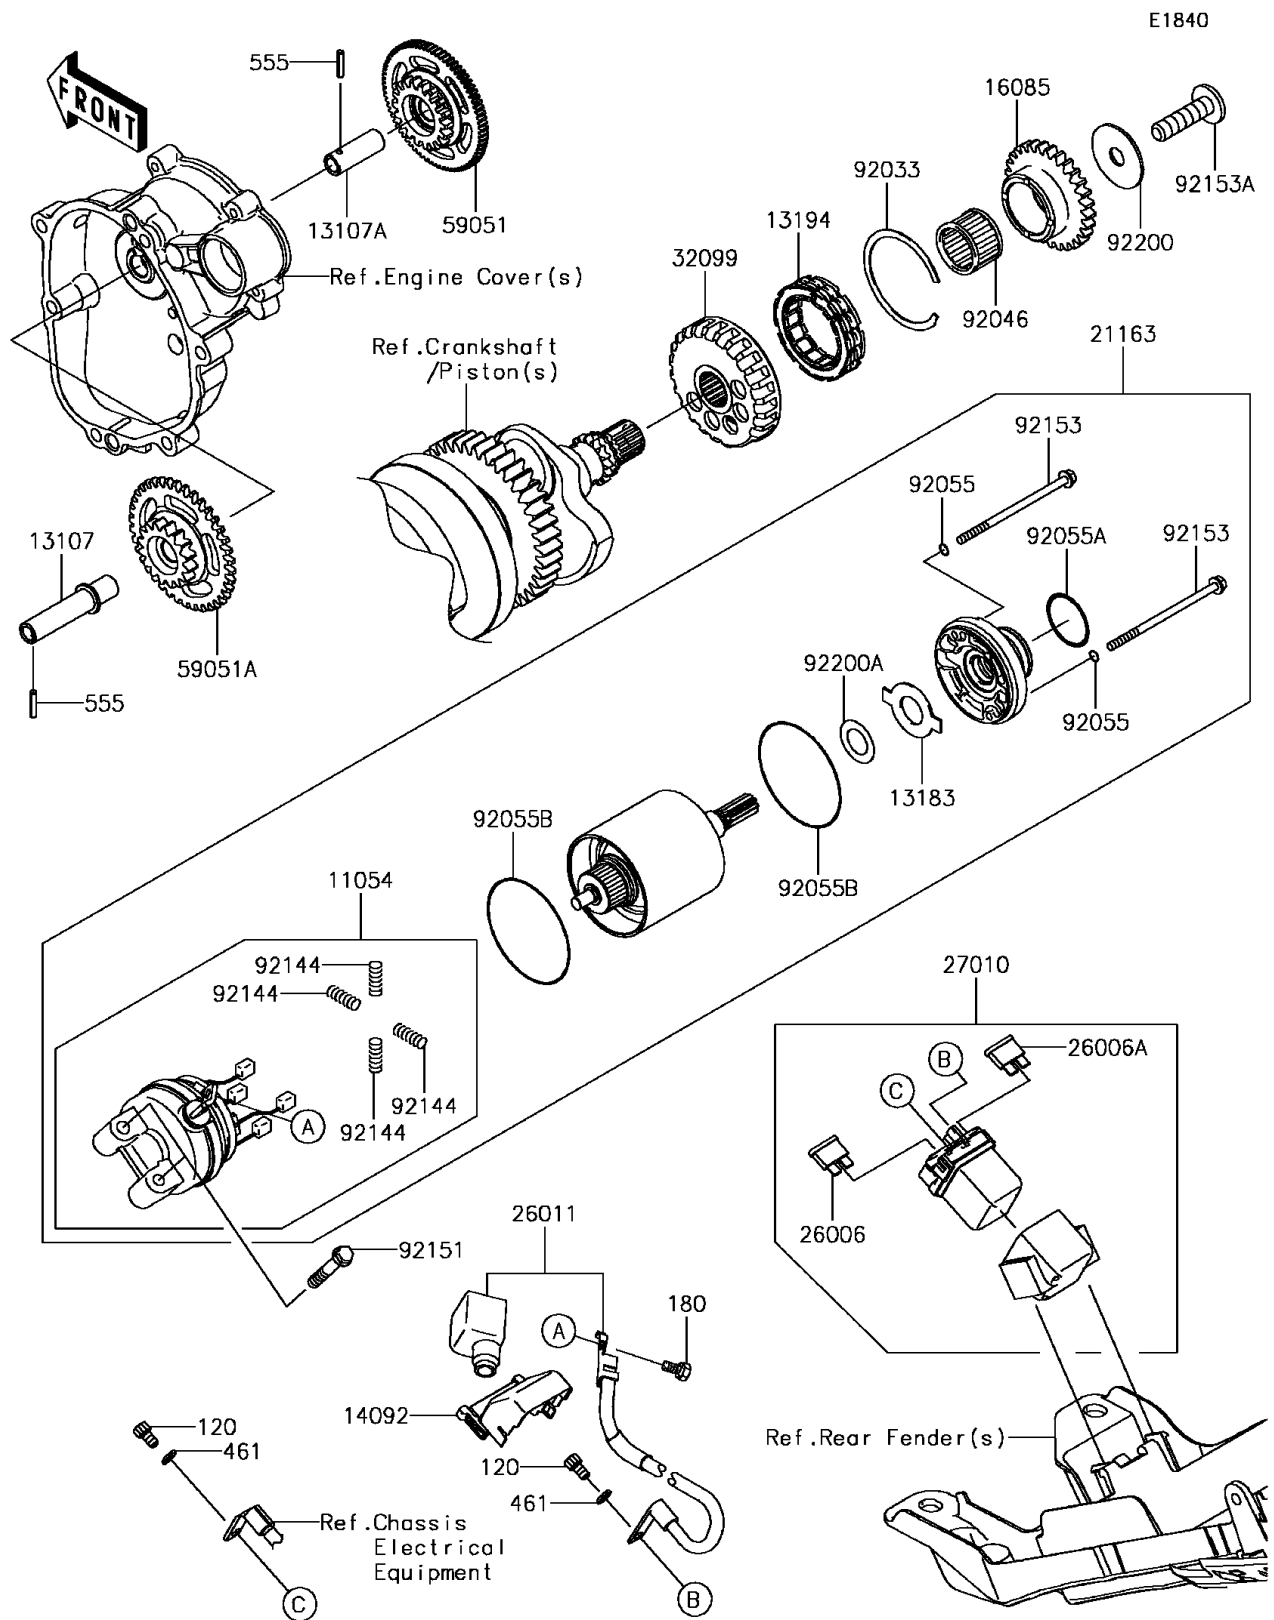

2017 Ninja ZX-6R PARTS DIAGRAM

Starter Motor

2017 Ninja ZX-6R PARTS LIST

Starter Motor

ITEM NAME	PART NUMBER	QUANTITY
BRACKET (Ref # 11054)	11054-1175	1
BOLT-SOCKET,5X10 (Ref # 120)	120CB0510	1
SHAFT,ONEWAY CLUTCH SIDE (Ref # 13107)	13107-0168	1
SHAFT,STARTER SIDE (Ref # 13107A)	13107-0174	1
PLATE (Ref # 13183)	13183-1460	1
CLUTCH-ONEWAY (Ref # 13194)	13194-3705	1
COVER (Ref # 14092)	14092-0109	1
GEAR,29T (Ref # 16085)	16085-0101	1
BOLT-UPSET-WS,5X10 (Ref # 180)	180BA0510	1
STARTER-ELECTRIC (Ref # 21163)	21163-0734	1
FUSE,MINI BLADE,15A,BLUE (Ref # 26006)	26006-0001	1
FUSE,MINI BLADE,30A,GREEN (Ref # 26006A)	26006-1080	1
WIRE-LEAD (Ref # 26011)	26011-0783	1
SWITCH,MAGNETIC (Ref # 27010)	27010-0794	1
CASE,STARTER CLUTCH (Ref # 32099)	32099-0026	1
WASHER-SPRING,5MM (Ref # 461)	461DB0500	1
PIN-SPRING,3X16 (Ref # 555)	555A0316	1
GEAR-SPUR,STARTER SIDE (Ref # 59051)	59051-0094	1
GEAR-SPUR,ONEWAY CLUTCH SIDE (Ref # 59051A)	59051-0728	1
RING-SNAP (Ref # 92033)	92033-3731	1
BEARING-NEEDLE,RS263020 (Ref # 92046)	92046-0004	1
RING-O,STARTER (Ref # 92055)	92055-0013	1
RING-O (Ref # 92055A)	92055-0126	1
RING-O (Ref # 92055B)	92055-1455	1
SPRING,BRUSH (Ref # 92144)	92144-1423	1
BOLT,6X35 (Ref # 92151)	92151-1874	1
BOLT (Ref # 92153)	92153-0405	1
BOLT,TORX,10X38 (Ref # 92153A)	92153-1521	1
WASHER,10.5X37X1.6 (Ref # 92200)	92200-0238	1

2017 Ninja ZX-6R PARTS LIST

Starter Motor

ITEM NAME	PART NUMBER	QUANTITY
WASHER (Ref # 92200A)	92200-1019	1