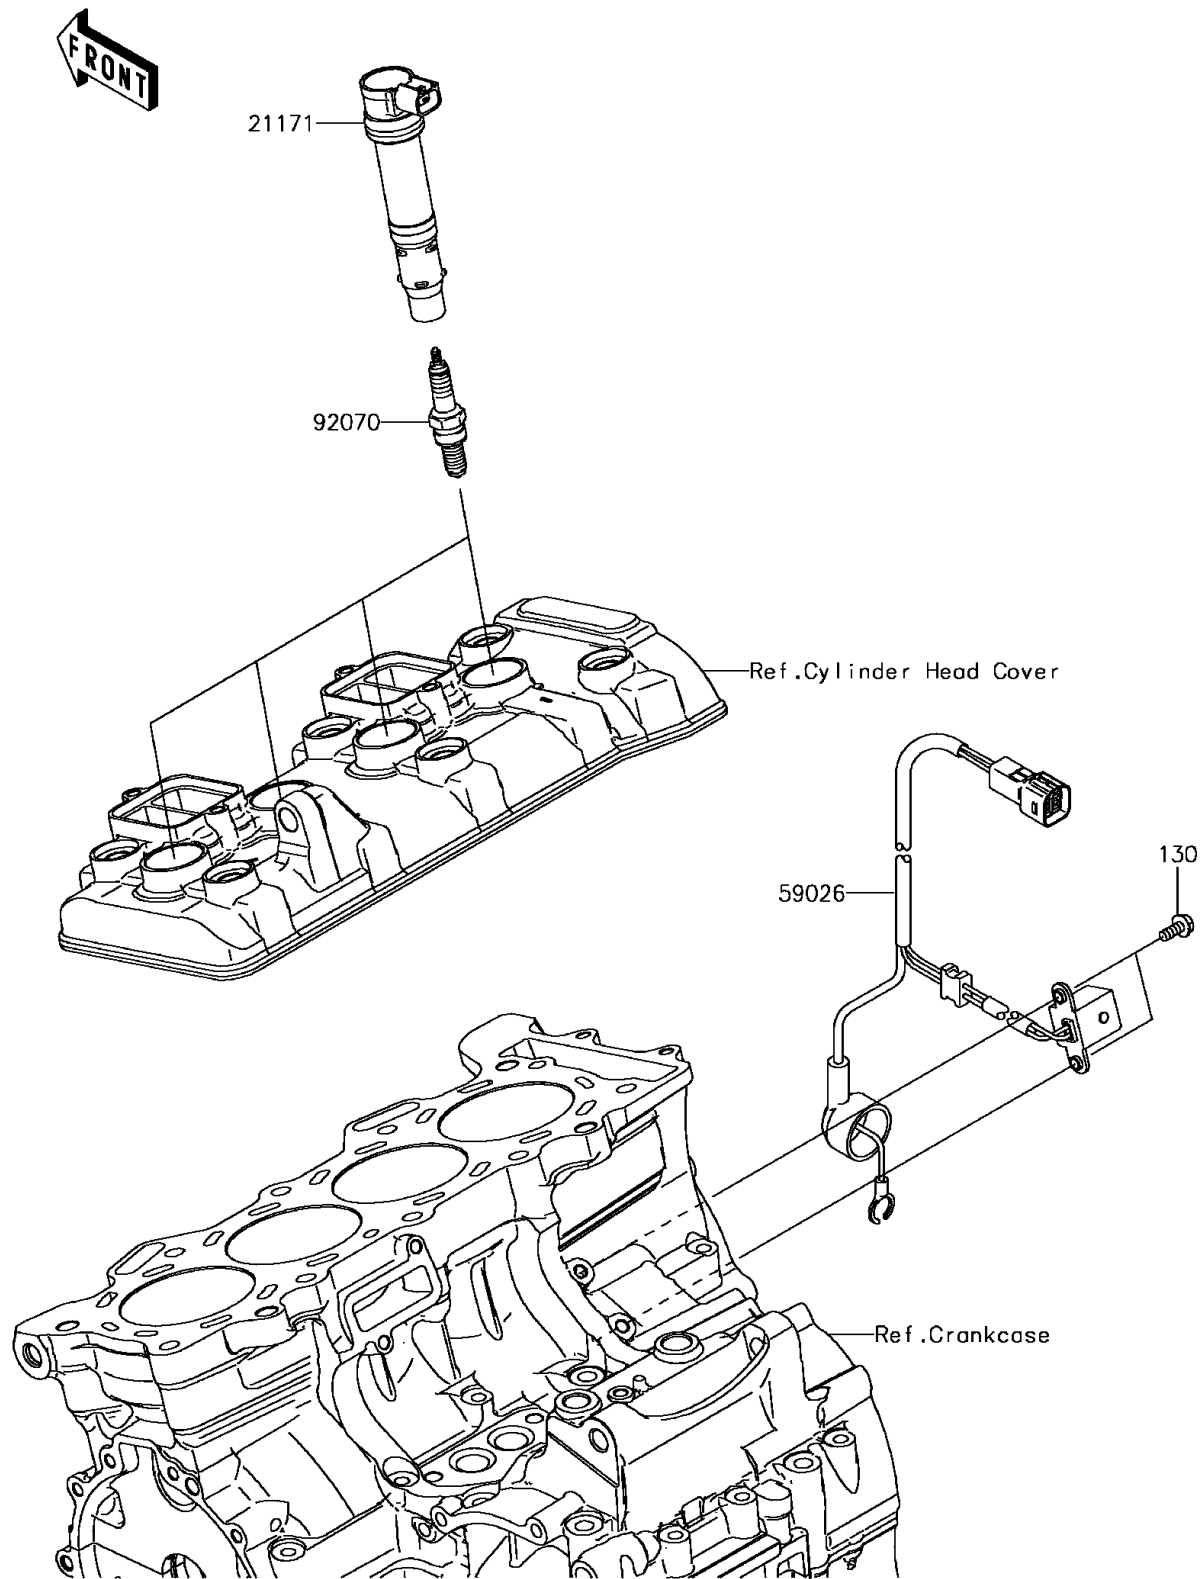

2017 Ninja ZX-6R PARTS DIAGRAM

Ignition System

E1830

2017 Ninja ZX-6R PARTS LIST

Ignition System

ITEM NAME	PART NUMBER	QUANTITY
BOLT-FLANGED,5X12 (Ref # 130)	130BA0512	1
COIL-ASSY-IGNITION (Ref # 21171)	21171-0021	1
COIL-PULSING (Ref # 59026)	59026-0039	1
PLUG-SPARK,CR9E(NGK) (Ref # 92070)	92070-1266	1