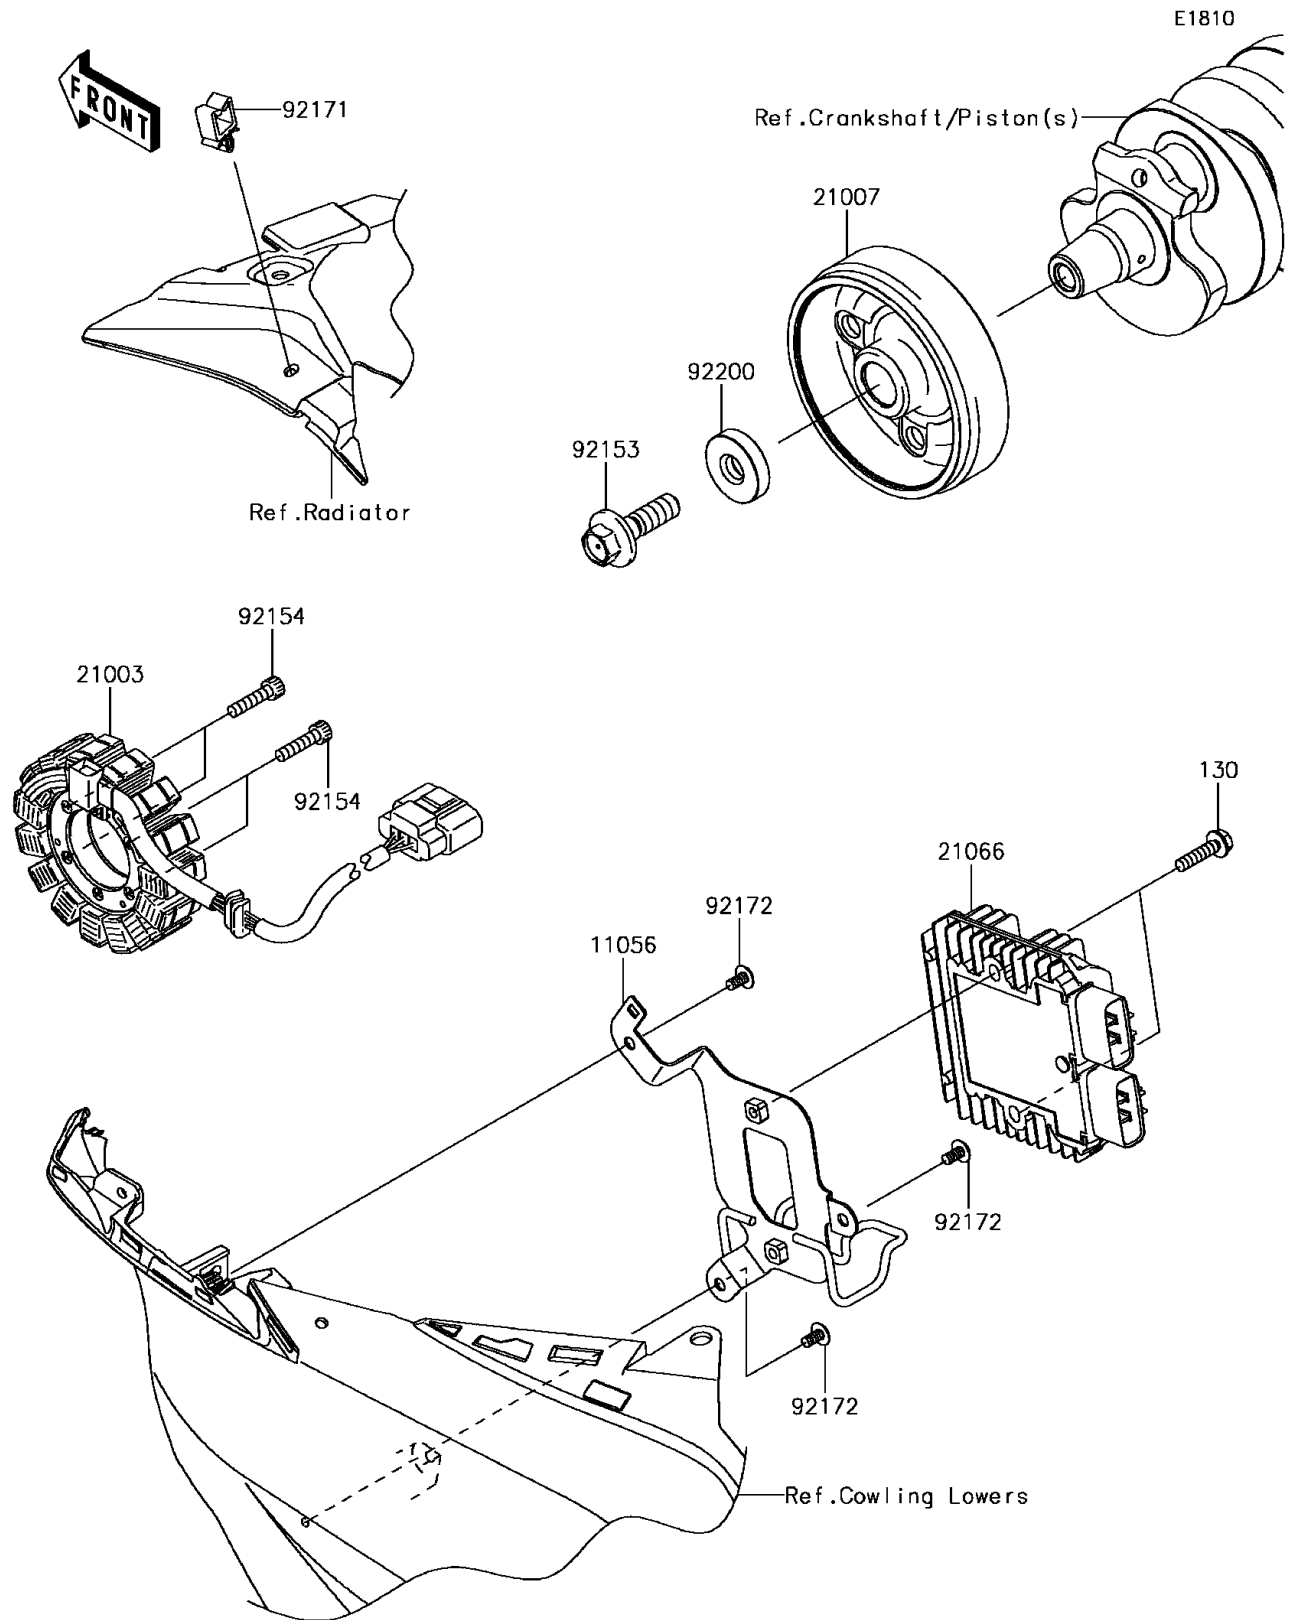

2017 Ninja ZX-6R PARTS DIAGRAM

Generator

2017 Ninja ZX-6R PARTS LIST

Generator

| ITEM NAME | PART NUMBER | QUANTITY |
|----------------------------------|-------------|----------|
| BRACKET,REGULATOR (Ref # 11056) | 11056-2283 | 1 |
| BOLT-FLANGED,6X25 (Ref # 130) | 130BA0625 | 1 |
| STATOR (Ref # 21003) | 21003-0107 | 1 |
| ROTOR (Ref # 21007) | 21007-0123 | 1 |
| REGULATOR-VOLTAGE (Ref # 21066) | 21066-0730 | 1 |
| BOLT,12X40 (Ref # 92153) | 92153-1855 | 1 |
| BOLT,SOCKET,6X25 (Ref # 92154) | 92154-0477 | 1 |
| CLAMP (Ref # 92171) | 92171-0290 | 1 |
| SCREW,TAPPING,5X10 (Ref # 92172) | 92172-0262 | 1 |
| WASHER,12X36X8 (Ref # 92200) | 92200-1249 | 1 |