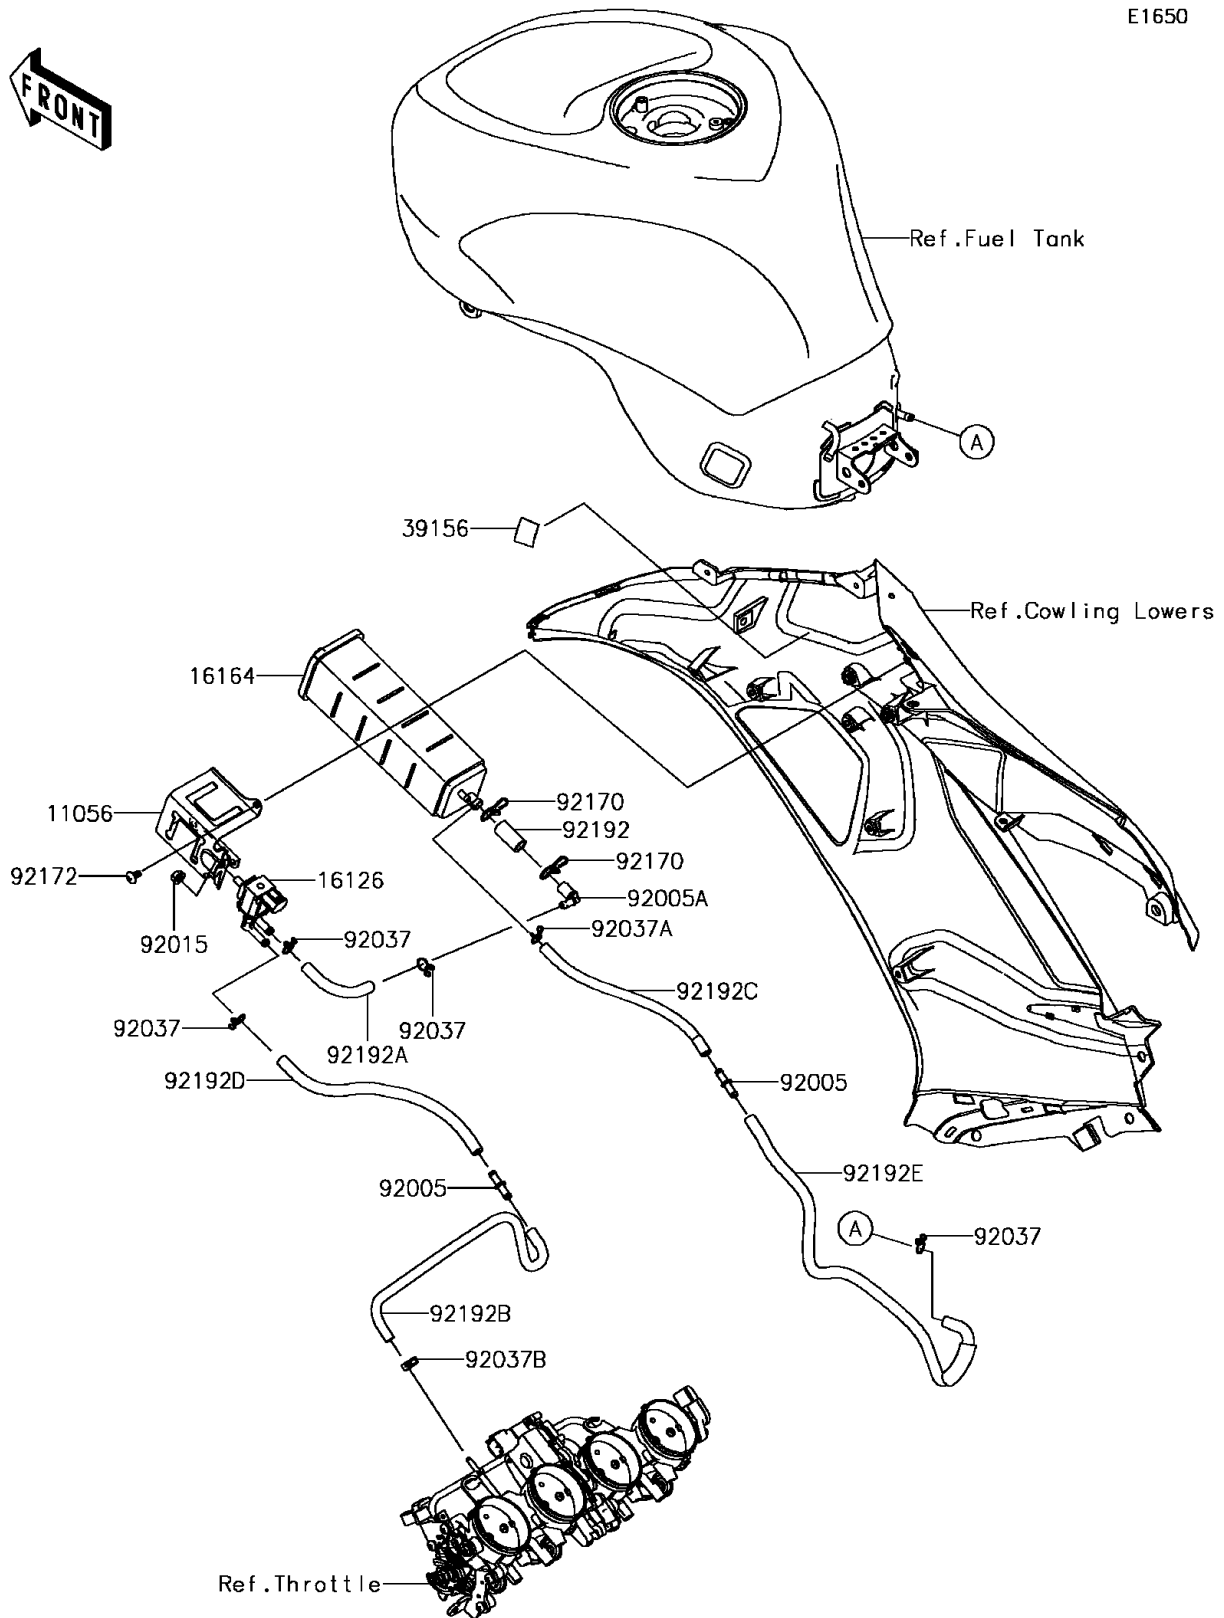

2017 Ninja ZX-6R PARTS DIAGRAM

Fuel Evaporative System(CA)

E1650

2017 Ninja ZX-6R PARTS LIST

Fuel Evaporative System(CA)

ITEM NAME	PART NUMBER	QUANTITY
BRACKET,CANISTER (Ref # 11056)	11056-2018	1
VALVE,SOLENOID (Ref # 16126)	16126-0705	1
CANISTER (Ref # 16164)	16164-0009	1
PAD,20X30X3 (Ref # 39156)	39156-0749	1
FITTING (Ref # 92005)	92005-0721	1
FITTING (Ref # 92005A)	92005-0753	1
NUT,FLANGED,6MM (Ref # 92015)	92015-1367	1
CLAMP,TUBE (Ref # 92037)	92037-147	1
CLAMP (Ref # 92037A)	92037-1712	1
CLAMP,7.8MM (Ref # 92037B)	92037-2116	1
CLAMP (Ref # 92170)	92170-1695	1
SCREW,TAPPING,5X10 (Ref # 92172)	92172-0262	1
TUBE,9X14.4X30 (Ref # 92192)	92192-1148	1
TUBE,5X10.4X80 (Ref # 92192A)	92192-1149	1
TUBE,3.5X8.9X410 (Ref # 92192B)	92192-1150	1
TUBE,4X9.2X200 (Ref # 92192C)	92192-1151	1
TUBE,5X10.4X220 (Ref # 92192D)	92192-1229	1
TUBE,5X10.4X535 (Ref # 92192E)	92192-1261	1