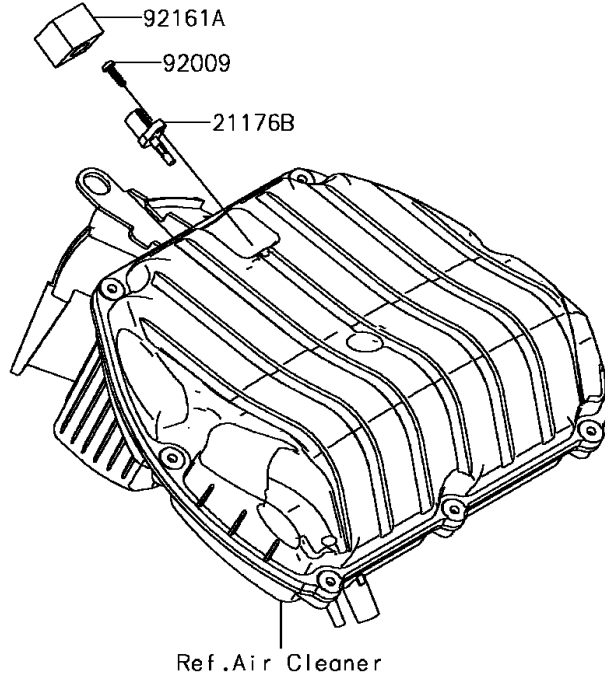

2017 Ninja ZX-6R PARTS DIAGRAM

Fuel Injection

E1530

2017 Ninja ZX-6R PARTS LIST

Fuel Injection

ITEM NAME	PART NUMBER	QUANTITY
BOLT-SOCKET,5X22 (Ref # 120)	120CB0522	1
CONTROL UNIT-ELECTRONIC (Ref # 21175A)	21175-0812	1
SENSOR,WATER TEMP (Ref # 21176)	21176-0009	1
SENSOR,VEHICLE-DOWN (Ref # 21176A)	21176-0026	1
SENSOR,AIR TEMPERATURE (Ref # 21176B)	21176-0048	1
SCREW,TAPPING,5X16 (Ref # 92009)	92009-1984	1
RING-O,9.5X1.9 (Ref # 92055)	92055-0016	1
DAMPER (Ref # 92075)	92075-1912	1
COLLAR (Ref # 92152)	92152-0134	1
DAMPER (Ref # 92161)	92161-0356	1
DAMPER (Ref # 92161A)	92161-1525	1
NUT,FLANGED,5MM (Ref # 92210)	92210-0007	1
CONTROL UNIT-ELECTRONIC (Ref # 21175)	21175-0810	1