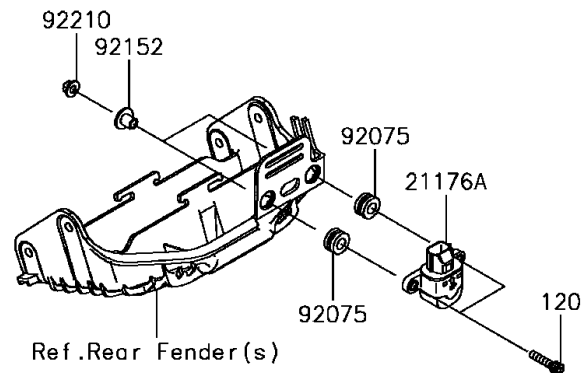

2017 Ninja ZX-6R PARTS DIAGRAM

Fuel Injection

E1530

2017 Ninja ZX-6R PARTS LIST

Fuel Injection

ITEM NAME	PART NUMBER	QUANTITY
BOLT-SOCKET,5X22 (Ref # 120)	120CB0522	1
CONTROL UNIT-ELECTRONIC (Ref # 21175A)	21175-0812	1
SENSOR,WATER TEMP (Ref # 21176)	21176-0009	1
SENSOR,VEHICLE-DOWN (Ref # 21176A)	21176-0026	1
SENSOR,AIR TEMPERATURE (Ref # 21176B)	21176-0048	1
SCREW,TAPPING,5X16 (Ref # 92009)	92009-1984	1
RING-O,9.5X1.9 (Ref # 92055)	92055-0016	1
DAMPER (Ref # 92075)	92075-1912	1
COLLAR (Ref # 92152)	92152-0134	1
DAMPER (Ref # 92161)	92161-0356	1
DAMPER (Ref # 92161A)	92161-1525	1
NUT,FLANGED,5MM (Ref # 92210)	92210-0007	1
CONTROL UNIT-ELECTRONIC (Ref # 21175)	21175-0810	1