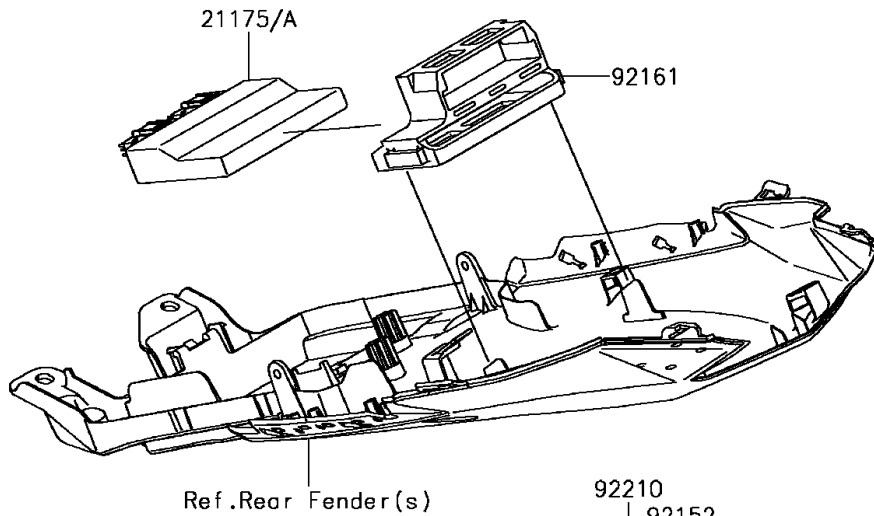

2017 Ninja ZX-6R PARTS DIAGRAM

Fuel Injection

E1530

2017 Ninja ZX-6R PARTS LIST

Fuel Injection

ITEM NAME	PART NUMBER	QUANTITY
BOLT-SOCKET,5X22 (Ref # 120)	120CB0522	1
CONTROL UNIT-ELECTRONIC (Ref # 21175A)	21175-0812	1
SENSOR,WATER TEMP (Ref # 21176)	21176-0009	1
SENSOR,VEHICLE-DOWN (Ref # 21176A)	21176-0026	1
SENSOR,AIR TEMPERATURE (Ref # 21176B)	21176-0048	1
SCREW,TAPPING,5X16 (Ref # 92009)	92009-1984	1
RING-O,9.5X1.9 (Ref # 92055)	92055-0016	1
DAMPER (Ref # 92075)	92075-1912	1
COLLAR (Ref # 92152)	92152-0134	1
DAMPER (Ref # 92161)	92161-0356	1
DAMPER (Ref # 92161A)	92161-1525	1
NUT,FLANGED,5MM (Ref # 92210)	92210-0007	1
CONTROL UNIT-ELECTRONIC (Ref # 21175)	21175-0810	1