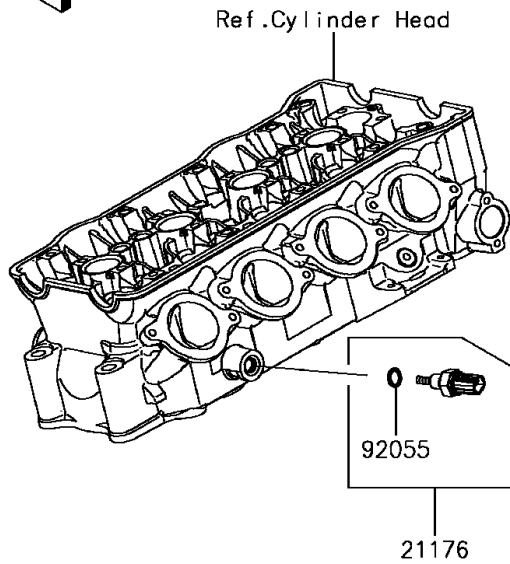

2017 Ninja ZX-6R PARTS DIAGRAM

Fuel Injection

E1530

2017 Ninja ZX-6R PARTS LIST

Fuel Injection

ITEM NAME	PART NUMBER	QUANTITY
BOLT-SOCKET,5X22 (Ref # 120)	120CB0522	1
CONTROL UNIT-ELECTRONIC (Ref # 21175A)	21175-0812	1
SENSOR,WATER TEMP (Ref # 21176)	21176-0009	1
SENSOR,VEHICLE-DOWN (Ref # 21176A)	21176-0026	1
SENSOR,AIR TEMPERATURE (Ref # 21176B)	21176-0048	1
SCREW,TAPPING,5X16 (Ref # 92009)	92009-1984	1
RING-O,9.5X1.9 (Ref # 92055)	92055-0016	1
DAMPER (Ref # 92075)	92075-1912	1
COLLAR (Ref # 92152)	92152-0134	1
DAMPER (Ref # 92161)	92161-0356	1
DAMPER (Ref # 92161A)	92161-1525	1
NUT,FLANGED,5MM (Ref # 92210)	92210-0007	1
CONTROL UNIT-ELECTRONIC (Ref # 21175)	21175-0810	1