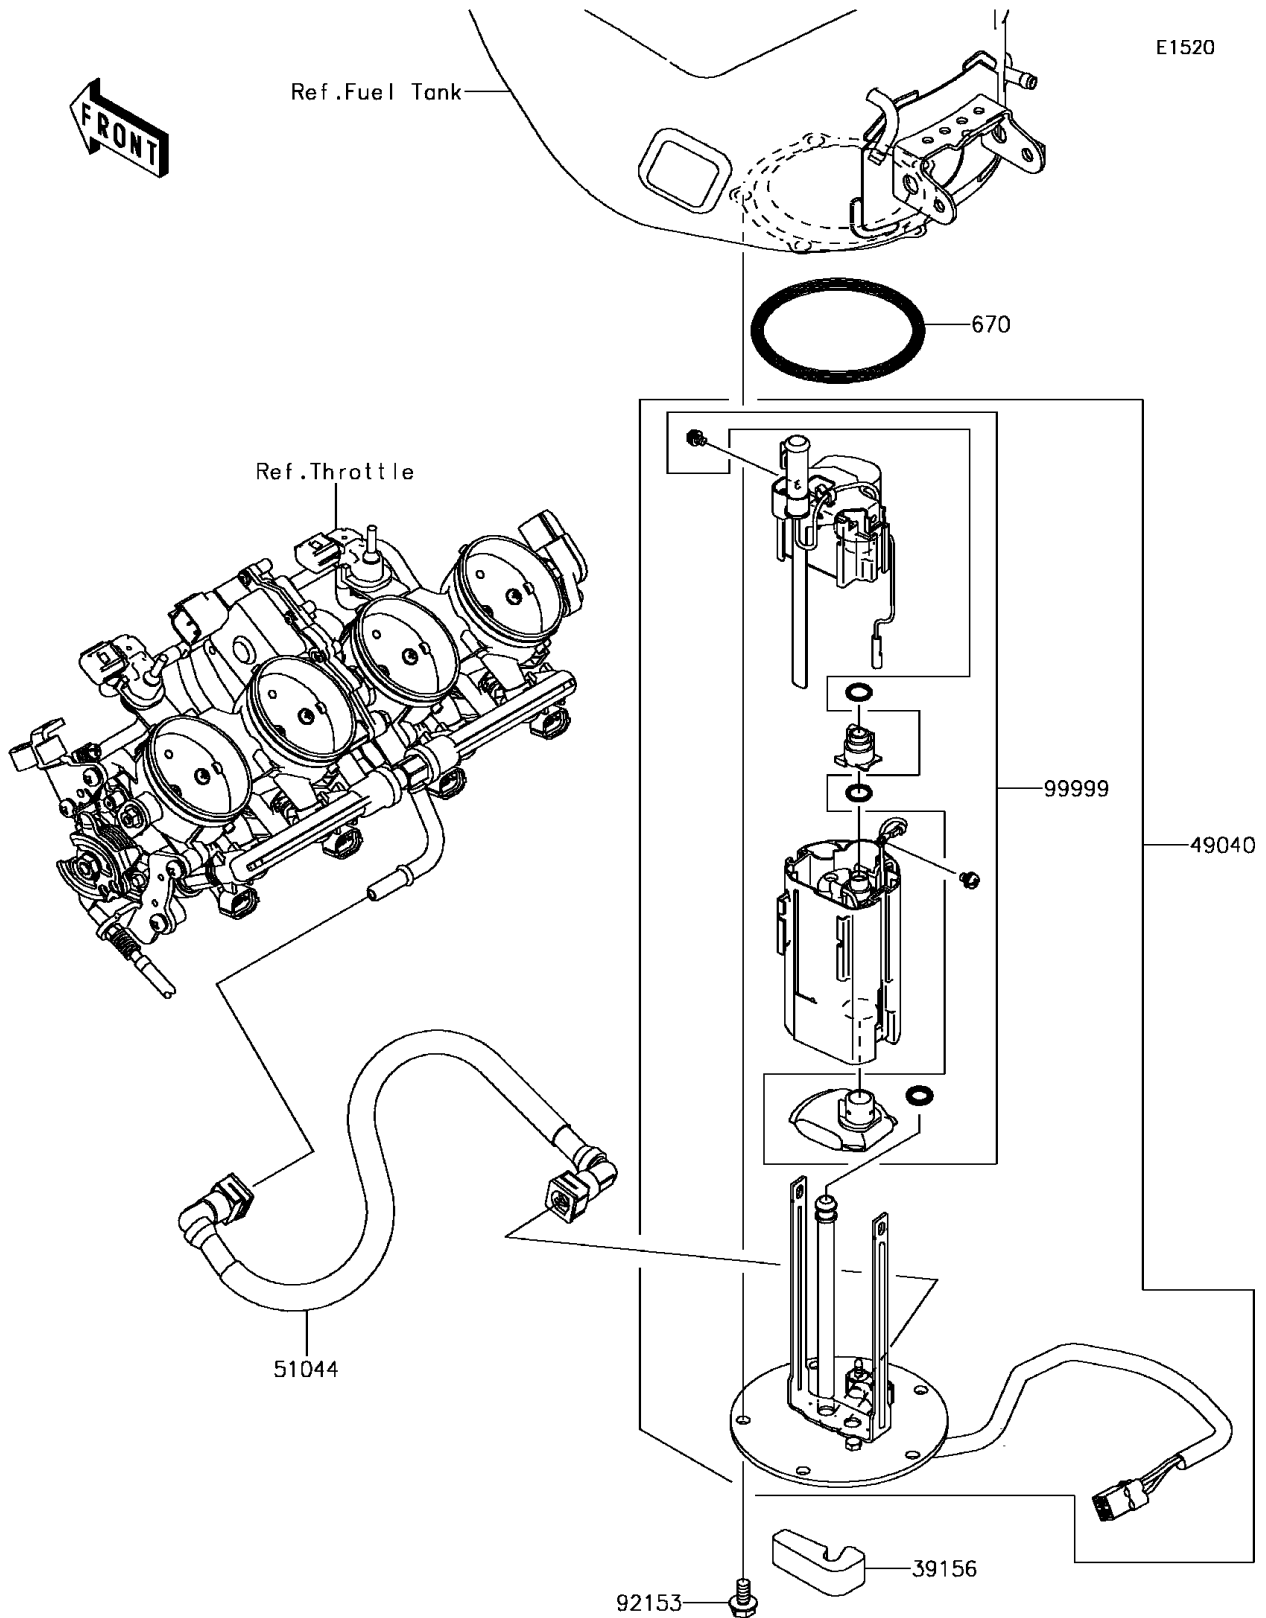

2017 Ninja ZX-6R PARTS DIAGRAM

Fuel Pump

2017 Ninja ZX-6R PARTS LIST

Fuel Pump

ITEM NAME	PART NUMBER	QUANTITY
PAD,FUEL PUMP (Ref # 39156)	39156-0991	1
PUMP-FUEL (Ref # 49040)	49040-0023	1
TUBE-ASSY,FUEL (Ref # 51044)	51044-0745	1
O RING (Ref # 670)	670E5075	1
BOLT,FLANGED,6X12 (Ref # 92153)	92153-1295	1
KIT,FUEL FILTER (Ref # 99999)	99999-0521	1