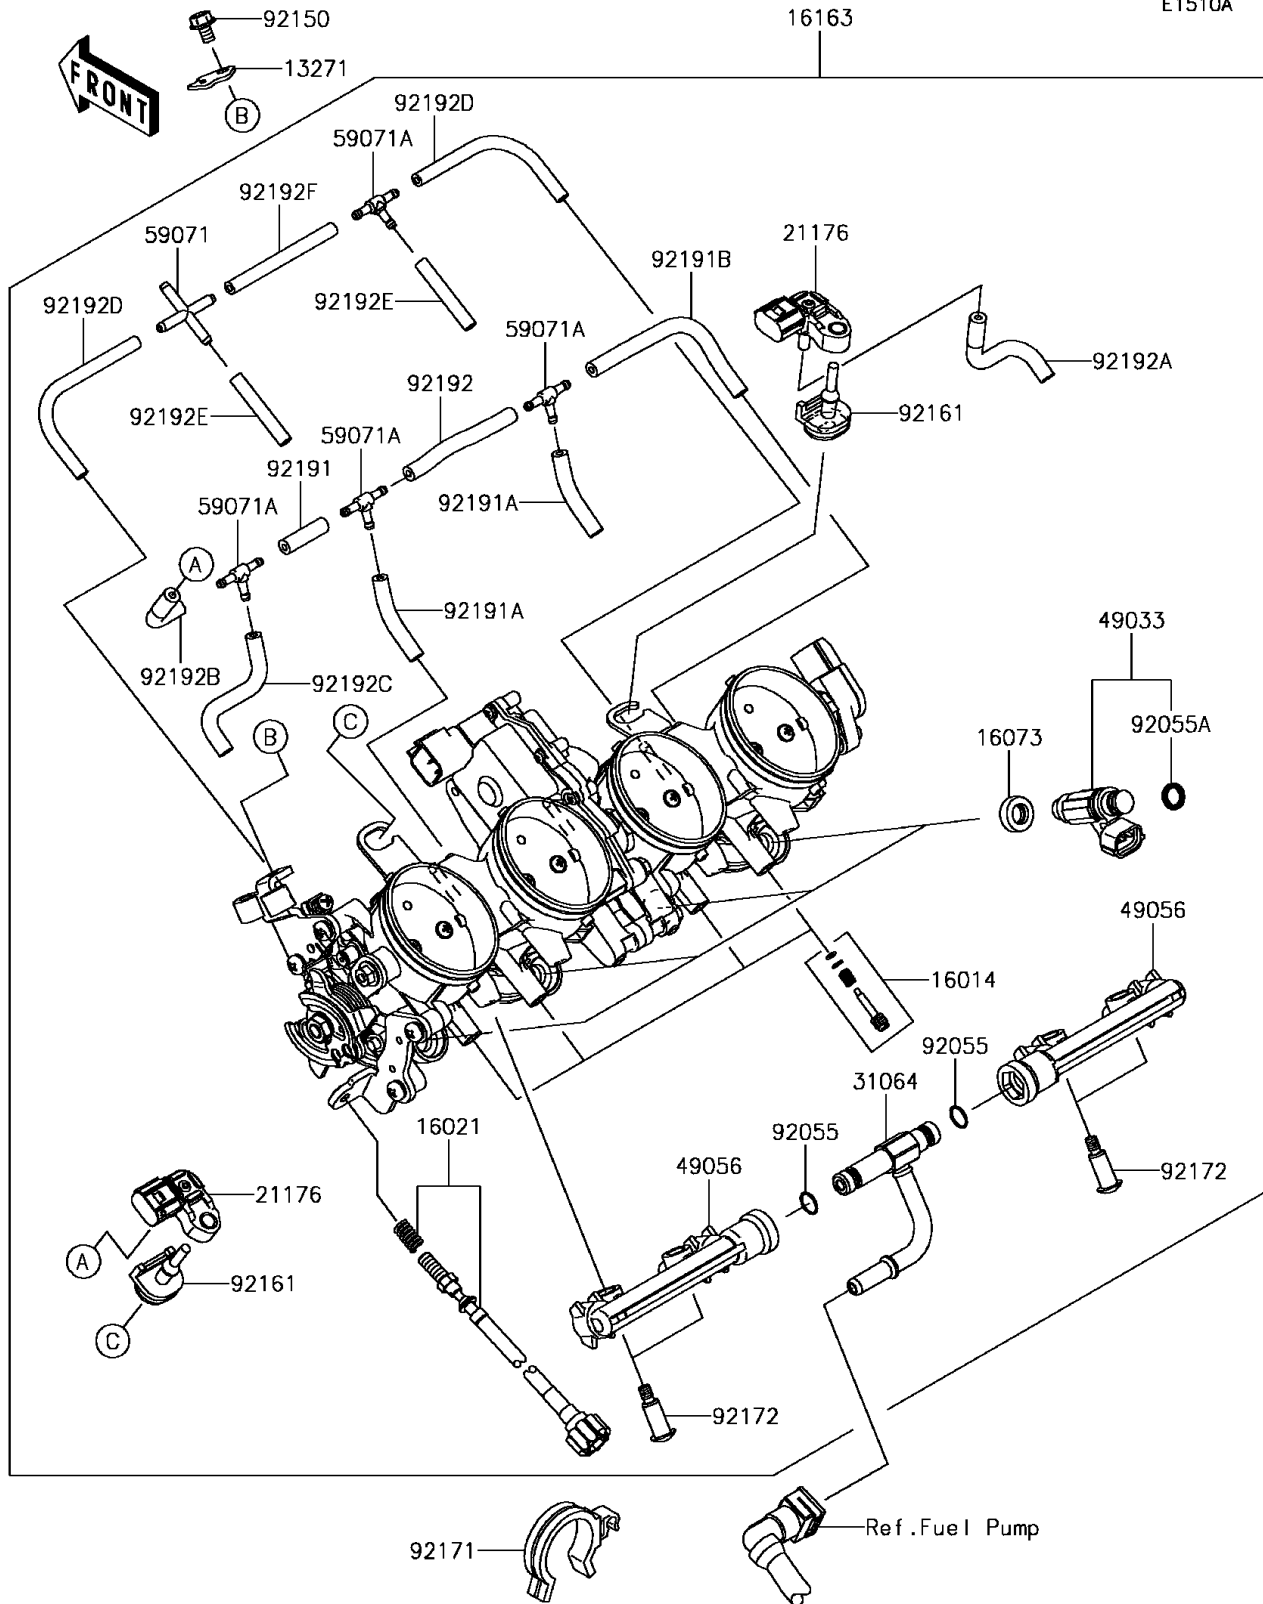

2017 Ninja ZX-6R PARTS DIAGRAM

Throttle(CA)

E1510A

2017 Ninja ZX-6R PARTS LIST

Throttle(CA)

ITEM NAME	PART NUMBER	QUANTITY
PLATE (Ref # 13271)	13271-0559	1
SCREW-PILOT AIR (Ref # 16014)	16014-0002	1
SCREW-THROTTLE STOP (Ref # 16021)	16021-0028	1
INSULATOR (Ref # 16073)	16073-3707	1
THROTTLE-ASSY (Ref # 16163)	16163-0773	1
SENSOR,PRESSURE (Ref # 21176)	21176-0111	1
PIPE-COMP (Ref # 31064)	31064-0622	1
NOZZLE-INJECTION (Ref # 49033)	49033-0012	1
PIPE-INJECTION (Ref # 49056)	49056-0014	1
JOINT,4WAY (Ref # 59071)	59071-0014	1
JOINT,3WAY,T (Ref # 59071A)	59071-3752	1
RING-O (Ref # 92055)	92055-0064	1
RING-O,INJECTION NOZZLE (Ref # 92055A)	92055-1622	1
BOLT,5X8 (Ref # 92150)	92150-1406	1
DAMPER (Ref # 92161)	92161-0673	1
CLAMP (Ref # 92171)	92171-0359	1
SCREW,PIPE INJECTION (Ref # 92172)	92172-0064	1
TUBE,3X7X25 (Ref # 92191)	92191-0020	1
TUBE,3X7X40 (Ref # 92191A)	92191-0022	1
TUBE,3X7X100 (Ref # 92191B)	92191-0023	1
TUBE,3X7X72 (Ref # 92192)	92192-0739	1
TUBE,THROB0 RH-SENSOR (Ref # 92192A)	92192-0840	1
TUBE,THROB0 LH-JOINT (Ref # 92192B)	92192-0841	1
TUBE,SENSOR-JOINT (Ref # 92192C)	92192-0842	1
TUBE,3X6X100 (Ref # 92192D)	92192-1258	1
TUBE,3X6X40 (Ref # 92192E)	92192-1259	1
TUBE,3X6X70 (Ref # 92192F)	92192-1260	1