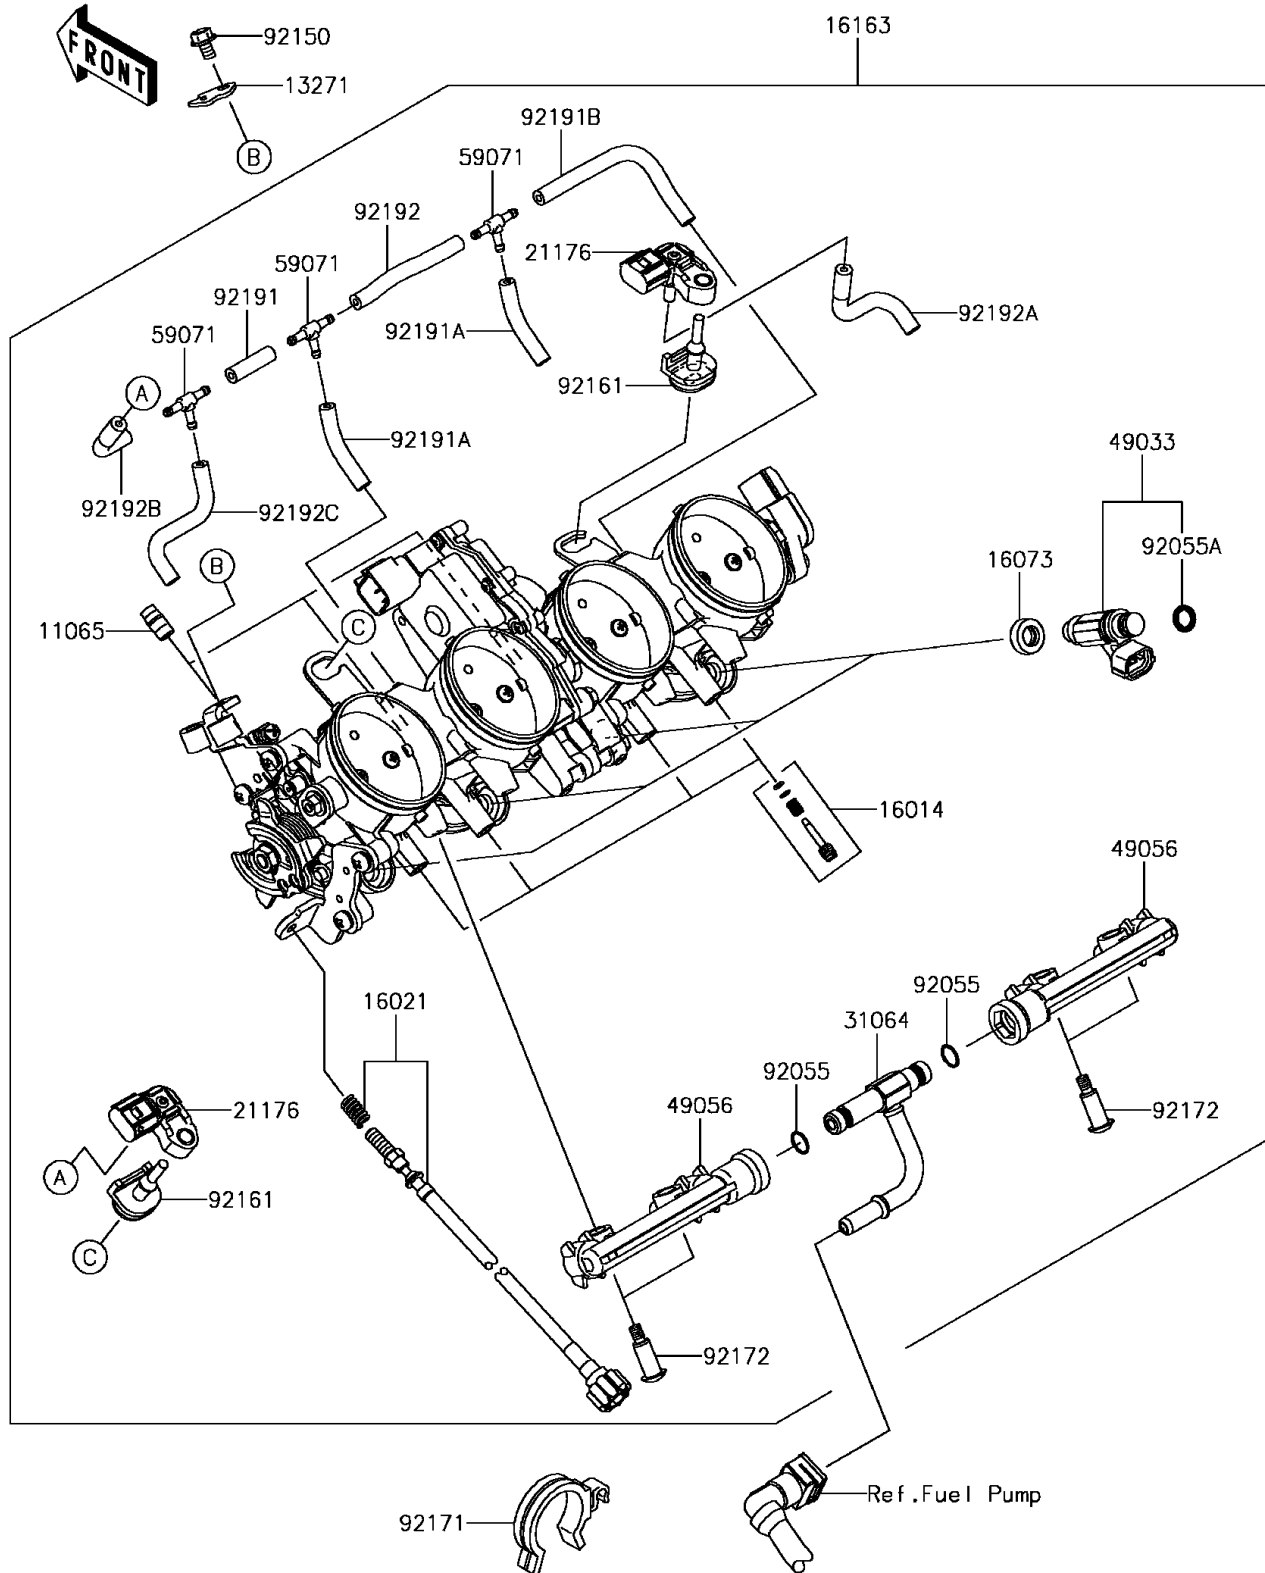

2017 Ninja ZX-6R PARTS DIAGRAM

Throttle(US,CN)

E1510

2017 Ninja ZX-6R PARTS LIST

Throttle(US,CN)

ITEM NAME	PART NUMBER	QUANTITY
CAP (Ref # 11065)	11065-0018	1
PLATE (Ref # 13271)	13271-0559	1
SCREW-PILOT AIR (Ref # 16014)	16014-0002	1
SCREW-THROTTLE STOP (Ref # 16021)	16021-0028	1
INSULATOR (Ref # 16073)	16073-3707	1
THROTTLE-ASSY,TTK38 (Ref # 16163)	16163-0772	1
SENSOR,PRESSURE (Ref # 21176)	21176-0111	1
PIPE-COMP (Ref # 31064)	31064-0622	1
NOZZLE-INJECTION (Ref # 49033)	49033-0012	1
PIPE-INJECTION (Ref # 49056)	49056-0014	1
JOINT,3WAY,T (Ref # 59071)	59071-3752	1
RING-O (Ref # 92055)	92055-0064	1
RING-O,INJECTION NOZZLE (Ref # 92055A)	92055-1622	1
BOLT,5X8 (Ref # 92150)	92150-1406	1
DAMPER (Ref # 92161)	92161-0673	1
CLAMP (Ref # 92171)	92171-0359	1
SCREW,PIPE INJECTION (Ref # 92172)	92172-0064	1
TUBE,3X7X25 (Ref # 92191)	92191-0020	1
TUBE,3X7X40 (Ref # 92191A)	92191-0022	1
TUBE,3X7X100 (Ref # 92191B)	92191-0023	1
TUBE,3X7X72 (Ref # 92192)	92192-0739	1
TUBE,THROB0 RH-SENSOR (Ref # 92192A)	92192-0840	1
TUBE,THROB0 LH-JOINT (Ref # 92192B)	92192-0841	1
TUBE,SENSOR-JOINT (Ref # 92192C)	92192-0842	1