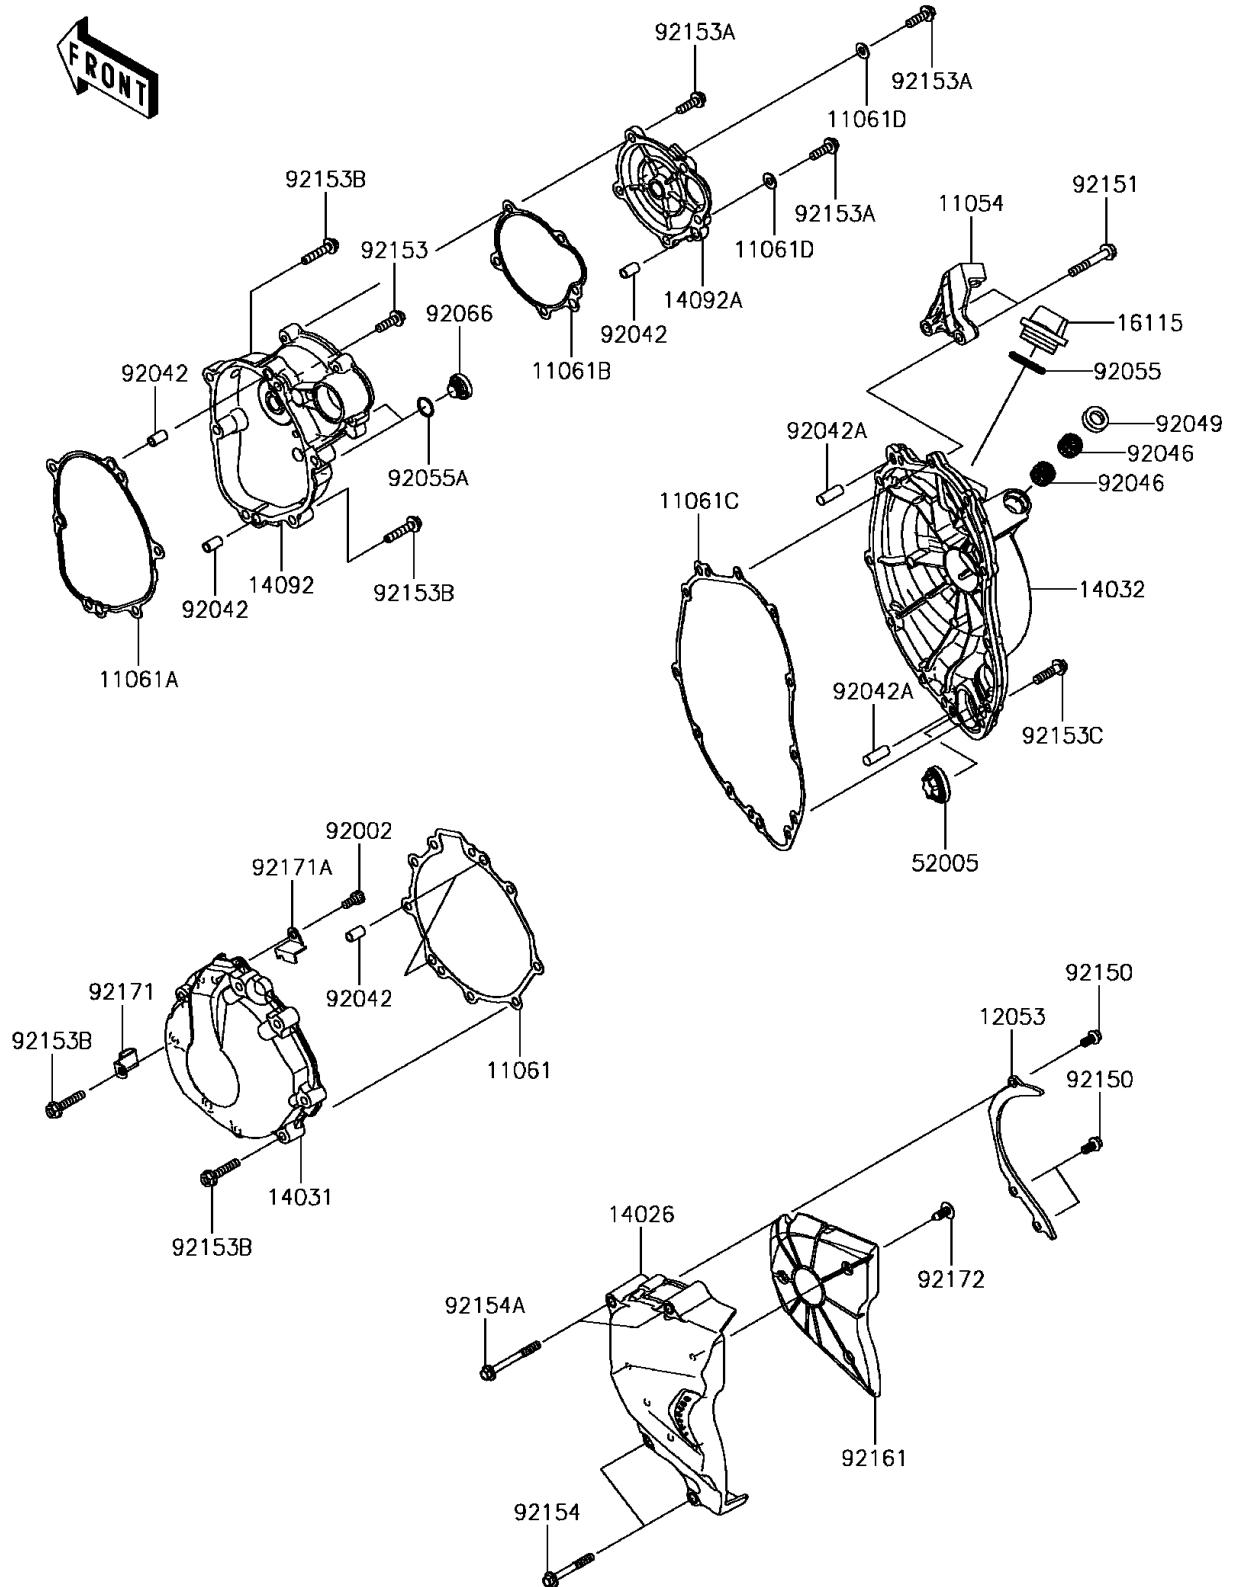

2017 Ninja ZX-6R PARTS DIAGRAM

Engine Cover(s)

E1431

2017 Ninja ZX-6R PARTS LIST

Engine Cover(s)

ITEM NAME	PART NUMBER	QUANTITY
BRACKET,CLUTCH CABLE HOLDER (Ref # 11054)	11054-1212	1
GASKET,GENERATOR COVER (Ref # 11061)	11061-0249	1
GASKET,LARGE COVER (Ref # 11061A)	11061-0250	1
GASKET,SMALL COVER (Ref # 11061B)	11061-0251	1
GASKET,CLUTCH COVER (Ref # 11061C)	11061-0252	1
GASKET,6.2X13.5X1.0 (Ref # 11061D)	11061-0262	1
GUIDE-CHAIN (Ref # 12053)	12053-0109	1
COVER-CHAIN (Ref # 14026)	14026-0104	1
COVER-GENERATOR (Ref # 14031)	14031-0571	1
COVER-CLUTCH (Ref # 14032)	14032-0572	1
COVER,STARTER,LARGE (Ref # 14092)	14092-0998	1
COVER,STARTER,SMALL (Ref # 14092A)	14092-0999	1
CAP-OIL FILLER (Ref # 16115)	16115-1009	1
GAUGE (Ref # 52005)	52005-1120	1
BOLT,SOCKET,6X12 (Ref # 92002)	92002-1796	1
PIN,DOWEL,6.3X8X14 (Ref # 92042)	92042-007	1
PIN,DOWEL,8X22 (Ref # 92042A)	92042-044	1
BEARING-NEEDLE,HK1210FM (Ref # 92046)	92046-0034	1
SEAL-OIL,CLUTCH RELEASE (Ref # 92049)	92049-1475	1
RING-O,31.5X2.6 (Ref # 92055)	92055-049	1
RING-O,ID=13.8 (Ref # 92055A)	92055-1141	1
PLUG,TIMING HOLE (Ref # 92066)	92066-0067	1
BOLT,FLANGED-SMALL,6X12 (Ref # 92150)	92150-1841	1
BOLT,FLANGED,6X40 (Ref # 92151)	92151-1583	1
BOLT,FLANGED,6X20 (Ref # 92153)	92153-1010	1
BOLT,FLANGED,6X20 (Ref # 92153A)	92153-1572	1
BOLT,FLANGED,6X30 (Ref # 92153B)	92153-1574	1
BOLT,FLANGED,6X25 (Ref # 92153C)	92153-1716	1
BOLT,FLANGED,6X45 (Ref # 92154)	92154-0102	1

2017 Ninja ZX-6R PARTS LIST

Engine Cover(s)

ITEM NAME	PART NUMBER	QUANTITY
BOLT,FLANGED,6X55 (Ref # 92154A)	92154-0103	1
DAMPER,CHAIN COVER (Ref # 92161)	92161-1474	1
CLAMP (Ref # 92171)	92171-0761	1
CLAMP (Ref # 92171A)	92171-0938	1
SCREW,6X16 (Ref # 92172)	92172-0284	1