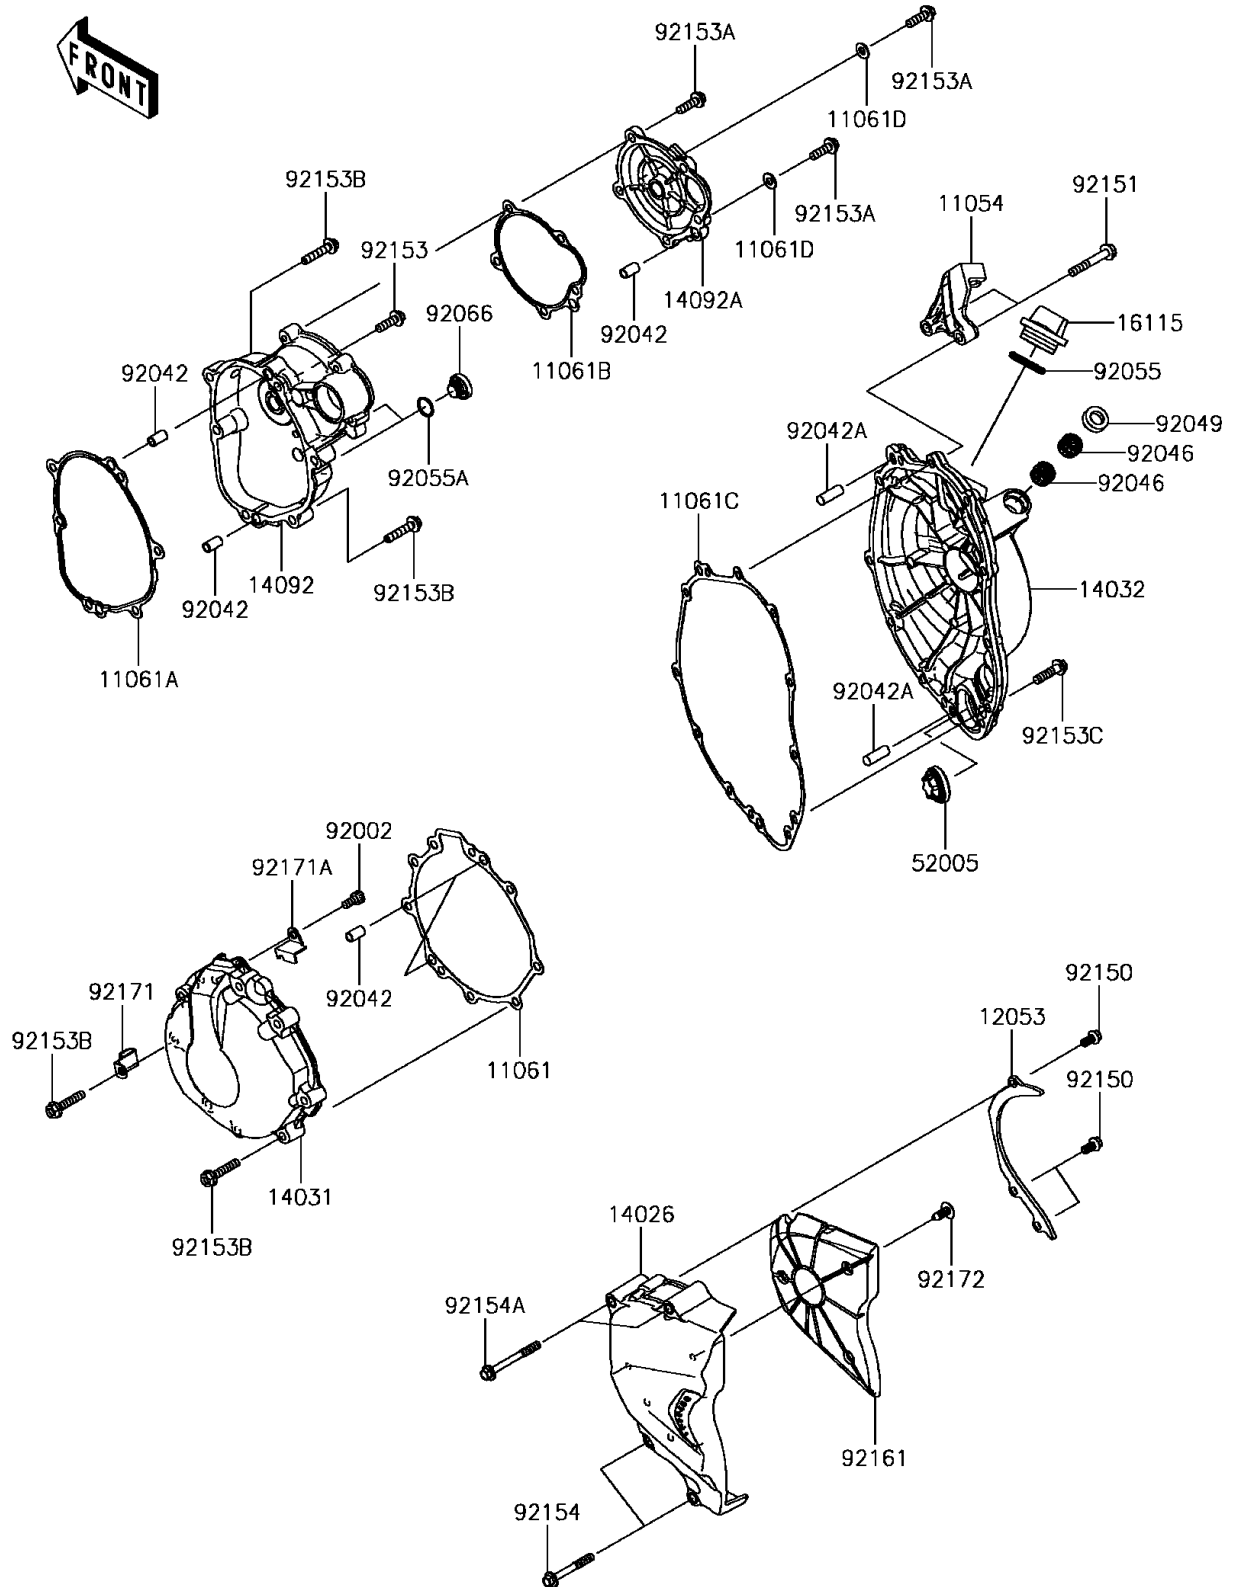

2016 Ninja ZX-6R KRT Edition PARTS DIAGRAM

Engine Cover(s)

E1431

2016 Ninja ZX-6R KRT Edition PARTS LIST

Engine Cover(s)

ITEM NAME	PART NUMBER	QUANTITY
BRACKET,CLUTCH CABLE HOLDER (Ref # 11054)	11054-1212	1
GASKET,GENERATOR COVER (Ref # 11061)	11061-0249	1
GASKET,LARGE COVER (Ref # 11061A)	11061-0250	1
GASKET,SMALL COVER (Ref # 11061B)	11061-0251	1
GASKET,CLUTCH COVER (Ref # 11061C)	11061-0252	1
GASKET,6.2X13.5X1.0 (Ref # 11061D)	11061-0262	1
GUIDE-CHAIN (Ref # 12053)	12053-0109	1
COVER-CHAIN (Ref # 14026)	14026-0104	1
COVER-GENERATOR (Ref # 14031)	14031-0571	1
COVER-CLUTCH (Ref # 14032)	14032-0572	1
COVER,STARTER,LARGE (Ref # 14092)	14092-0998	1
COVER,STARTER,SMALL (Ref # 14092A)	14092-0999	1
CAP-OIL FILLER (Ref # 16115)	16115-1009	1
GAUGE (Ref # 52005)	52005-1120	1
BOLT,SOCKET,6X12 (Ref # 92002)	92002-1796	1
PIN,DOWEL,6.3X8X14 (Ref # 92042)	92042-007	1
PIN,DOWEL,8X22 (Ref # 92042A)	92042-044	1
BEARING-NEEDLE,HK1210FM (Ref # 92046)	92046-0034	1
SEAL-OIL,CLUTCH RELEASE (Ref # 92049)	92049-1475	1
RING-O,31.5X2.6 (Ref # 92055)	92055-049	1
RING-O,ID=13.8 (Ref # 92055A)	92055-1141	1
PLUG,TIMING HOLE (Ref # 92066)	92066-0067	1
BOLT,FLANGED-SMALL,6X12 (Ref # 92150)	92150-1841	1
BOLT,FLANGED,6X40 (Ref # 92151)	92151-1583	1
BOLT,FLANGED,6X20 (Ref # 92153)	92153-1010	1
BOLT,FLANGED,6X20 (Ref # 92153A)	92153-1572	1
BOLT,FLANGED,6X30 (Ref # 92153B)	92153-1574	1
BOLT,FLANGED,6X25 (Ref # 92153C)	92153-1716	1
BOLT,FLANGED,6X45 (Ref # 92154)	92154-0102	1

2016 Ninja ZX-6R KRT Edition PARTS LIST

Engine Cover(s)

ITEM NAME	PART NUMBER	QUANTITY
BOLT,FLANGED,6X55 (Ref # 92154A)	92154-0103	1
DAMPER,CHAIN COVER (Ref # 92161)	92161-1474	1
CLAMP (Ref # 92171)	92171-0761	1
CLAMP (Ref # 92171A)	92171-0938	1
SCREW,6X16 (Ref # 92172)	92172-0284	1