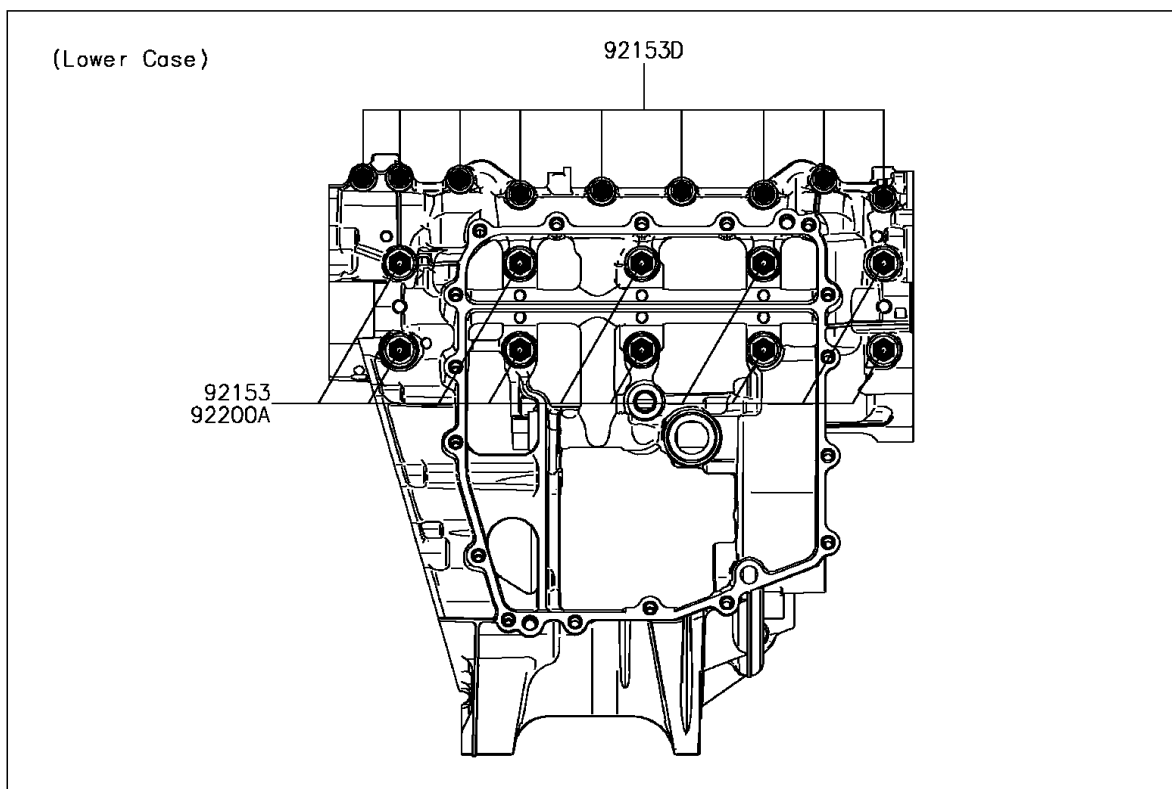

## 2017 Ninja ZX-6R PARTS DIAGRAM

Crankcase Bolt Pattern

E1412

## 2017 Ninja ZX-6R PARTS LIST

Crankcase Bolt Pattern

ITEM NAME	PART NUMBER	QUANTITY
BOLT,FLANGED,8X95 (Ref # 92153)	92153-1631	1
BOLT,FLANGED,8X90 (Ref # 92153A)	92153-1632	1
BOLT,FLANGED,8X75 (Ref # 92153B)	92153-1633	1
BOLT,FLANGED,6X68 (Ref # 92153C)	92153-1637	1
BOLT,FLANGED,6X50 (Ref # 92153D)	92153-1638	1
WASHER,8.2X16X1.6 (Ref # 92200)	92200-0047	1
WASHER,8.5X18X3.0 (Ref # 92200A)	92200-0153	1