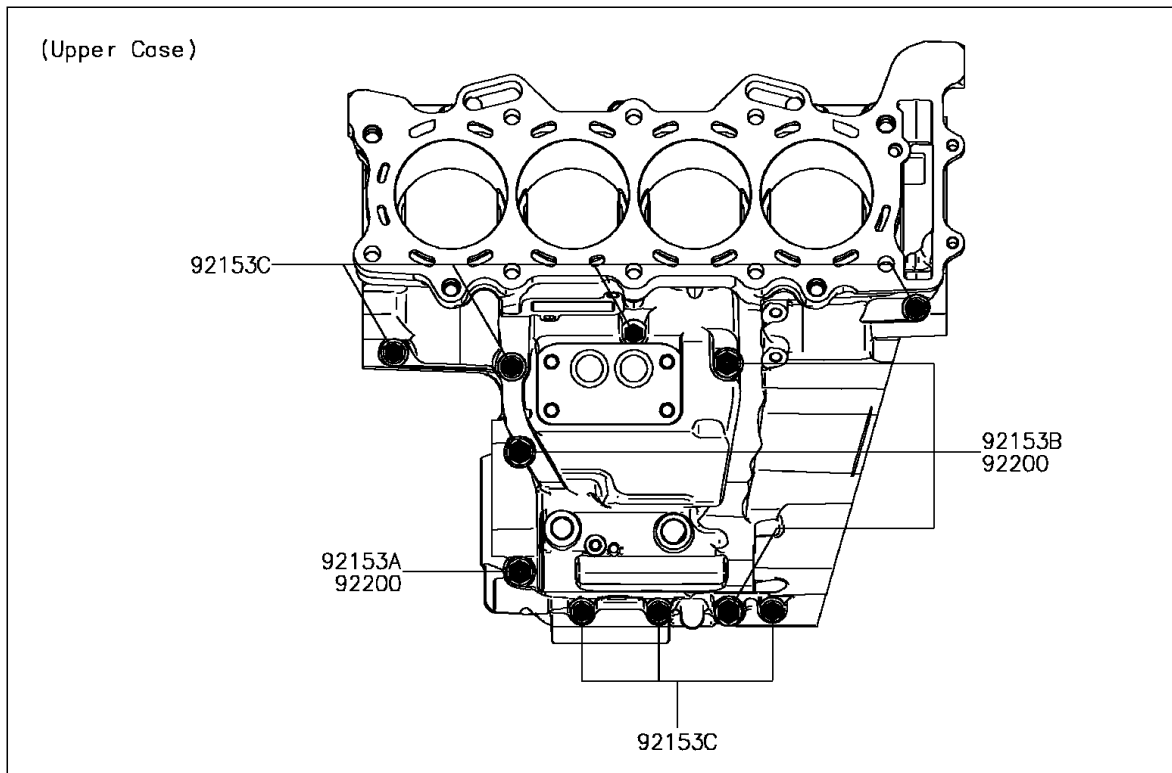

## 2017 Ninja ZX-6R PARTS DIAGRAM

Crankcase Bolt Pattern

E1412

## 2017 Ninja ZX-6R PARTS LIST

Crankcase Bolt Pattern

ITEM NAME	PART NUMBER	QUANTITY
BOLT,FLANGED,8X95 (Ref # 92153)	92153-1631	1
BOLT,FLANGED,8X90 (Ref # 92153A)	92153-1632	1
BOLT,FLANGED,8X75 (Ref # 92153B)	92153-1633	1
BOLT,FLANGED,6X68 (Ref # 92153C)	92153-1637	1
BOLT,FLANGED,6X50 (Ref # 92153D)	92153-1638	1
WASHER,8.2X16X1.6 (Ref # 92200)	92200-0047	1
WASHER,8.5X18X3.0 (Ref # 92200A)	92200-0153	1