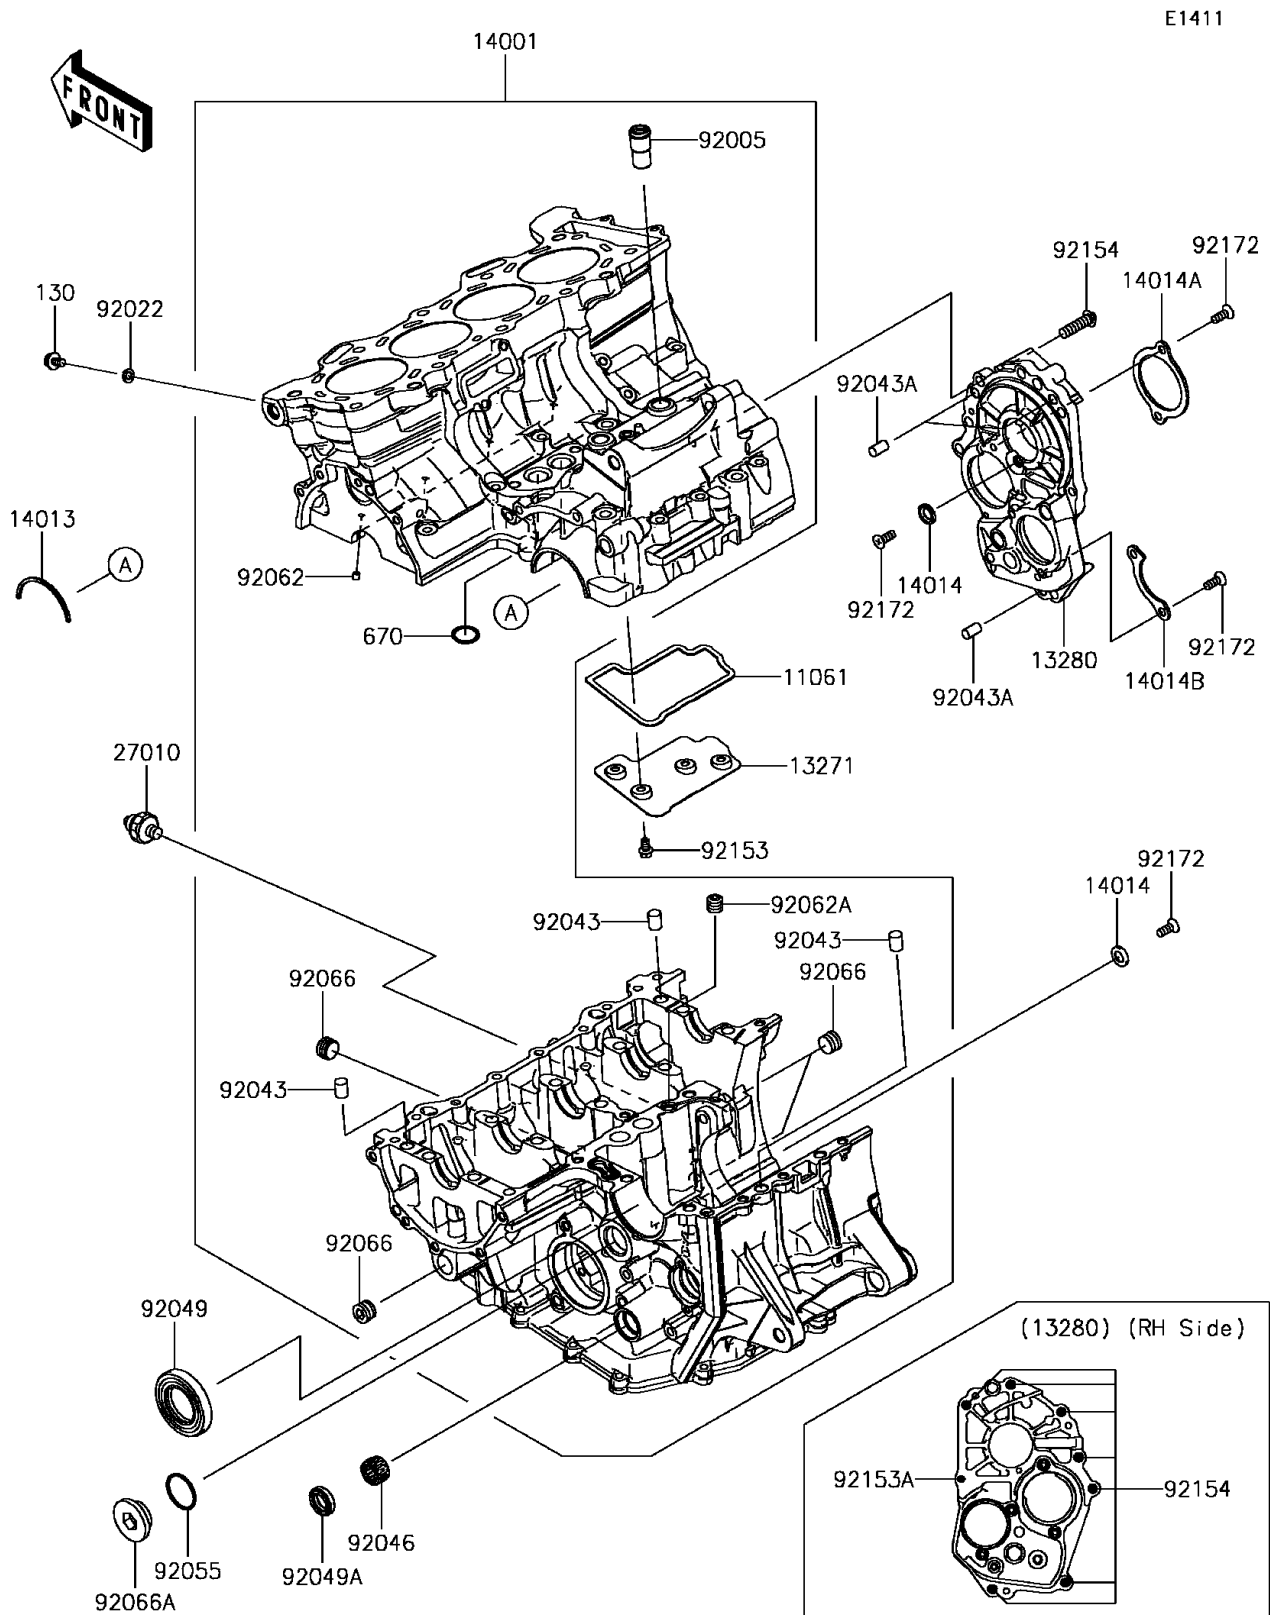

2017 Ninja ZX-6R PARTS DIAGRAM

Crankcase

2017 Ninja ZX-6R PARTS LIST

Crankcase

ITEM NAME	PART NUMBER	QUANTITY
GASKET,BREATHER ROOM (Ref # 11061)	11061-0291	1
BOLT-FLANGED,6X10 (Ref # 130)	130BD0610	1
PLATE,BREATHER ROOM (Ref # 13271)	13271-0795	1
HOLDER,TRANSMISSION (Ref # 13280)	13280-0305	1
SET-CRANKCASE (Ref # 14001)	14001-0611	1
RING-POSITION (Ref # 14013)	14013-1051	1
PLATE-POSITION,9.5X17X2.3 (Ref # 14014)	14014-0019	1
PLATE-POSITION (Ref # 14014A)	14014-0029	1
PLATE-POSITION (Ref # 14014B)	14014-0030	1
SWITCH,OIL PRESSURE (Ref # 27010)	27010-1313	1
O RING,18MM (Ref # 670)	670D2018	1
FITTING,BREATHER (Ref # 92005)	92005-1238	1
WASHER,6.2X11X1 (Ref # 92022)	92022-304	1
PIN,10X14 (Ref # 92043)	92043-1506	1
PIN,8X14 (Ref # 92043A)	92043-1567	1
BEARING-NEEDLE,HK1412FM (Ref # 92046)	92046-0043	1
SEAL-OIL,TC32578 (Ref # 92049)	92049-1474	1
SEAL-OIL,TC14245 (Ref # 92049A)	92049-1520	1
RING-O,27.7X2.4 (Ref # 92055)	92055-091	1
NOZZLE (Ref # 92062)	92062-0019	1
NOZZLE (Ref # 92062A)	92062-1056	1
PLUG,PT3/8X10 (Ref # 92066)	92066-0003	1
PLUG,25X8 (Ref # 92066A)	92066-1161	1
BOLT,6X10 (Ref # 92153)	92153-0381	1
BOLT,TORX,6X25 (Ref # 92153A)	92153-1640	1
BOLT,TORX,8X28 (Ref # 92154)	92154-0415	1
SCREW,6X16 (Ref # 92172)	92172-0090	1