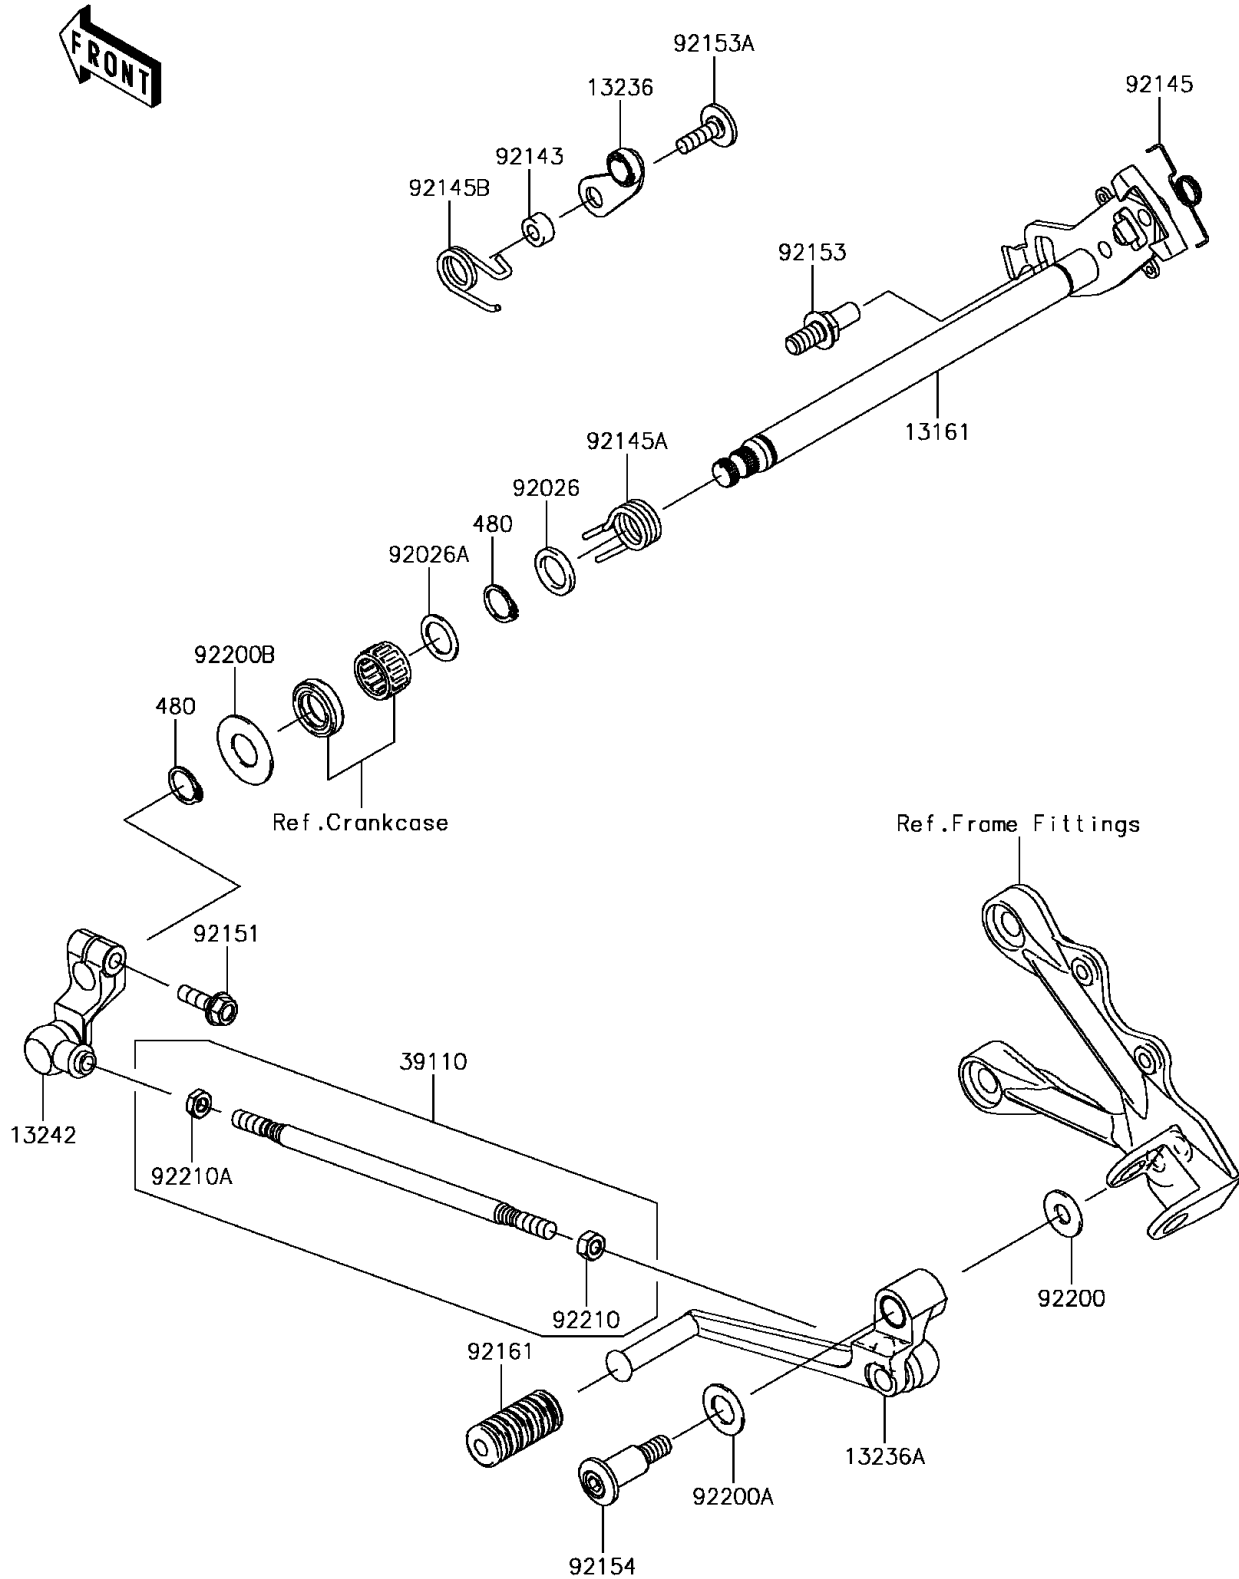

2017 Ninja ZX-6R PARTS DIAGRAM

Gear Change Mechanism

E1370

2017 Ninja ZX-6R PARTS LIST

Gear Change Mechanism

ITEM NAME	PART NUMBER	QUANTITY
LEVER-COMP-CHANGE SHAFT (Ref # 13161)	13161-0054	1
LEVER-COMP,POSITION (Ref # 13236)	13236-0114	1
LEVER-COMP,CHANGE PEDAL (Ref # 13236A)	13236-0723	1
LEVER-ASSY-CHANGE (Ref # 13242)	13242-0093	1
ROD-ASSY-TIE (Ref # 39110)	39110-0021	1
CIRCLIP-TYPE-C,14MM (Ref # 480)	480J1400	1
SPACER,14X20X2.3 (Ref # 92026)	92026-0107	1
SPACER,14X20X1.0 (Ref # 92026A)	92026-1534	1
COLLAR (Ref # 92143)	92143-1595	1
SPRING (Ref # 92145)	92145-0414	1
SPRING,RETURN (Ref # 92145A)	92145-0415	1
SPRING,DRUM POSITION (Ref # 92145B)	92145-0717	1
BOLT,FLANGED,6X20 (Ref # 92151)	92151-1226	1
BOLT,RETURN SPRING (Ref # 92153)	92153-0421	1
BOLT,6X20 (Ref # 92153A)	92153-1505	1
BOLT,SOCKET,8X37 (Ref # 92154)	92154-0109	1
DAMPER,CHANGE PEDAL (Ref # 92161)	92161-1300	1
WASHER,8.5X20X1.5 (Ref # 92200)	92200-0198	1
WASHER,12.5X22X1.2 (Ref # 92200A)	92200-0199	1
WASHER (Ref # 92200B)	92200-0265	1
NUT,6MM (Ref # 92210)	92210-1100	1
NUT,LEFT HANDED,6MM (Ref # 92210A)	92210-1101	1