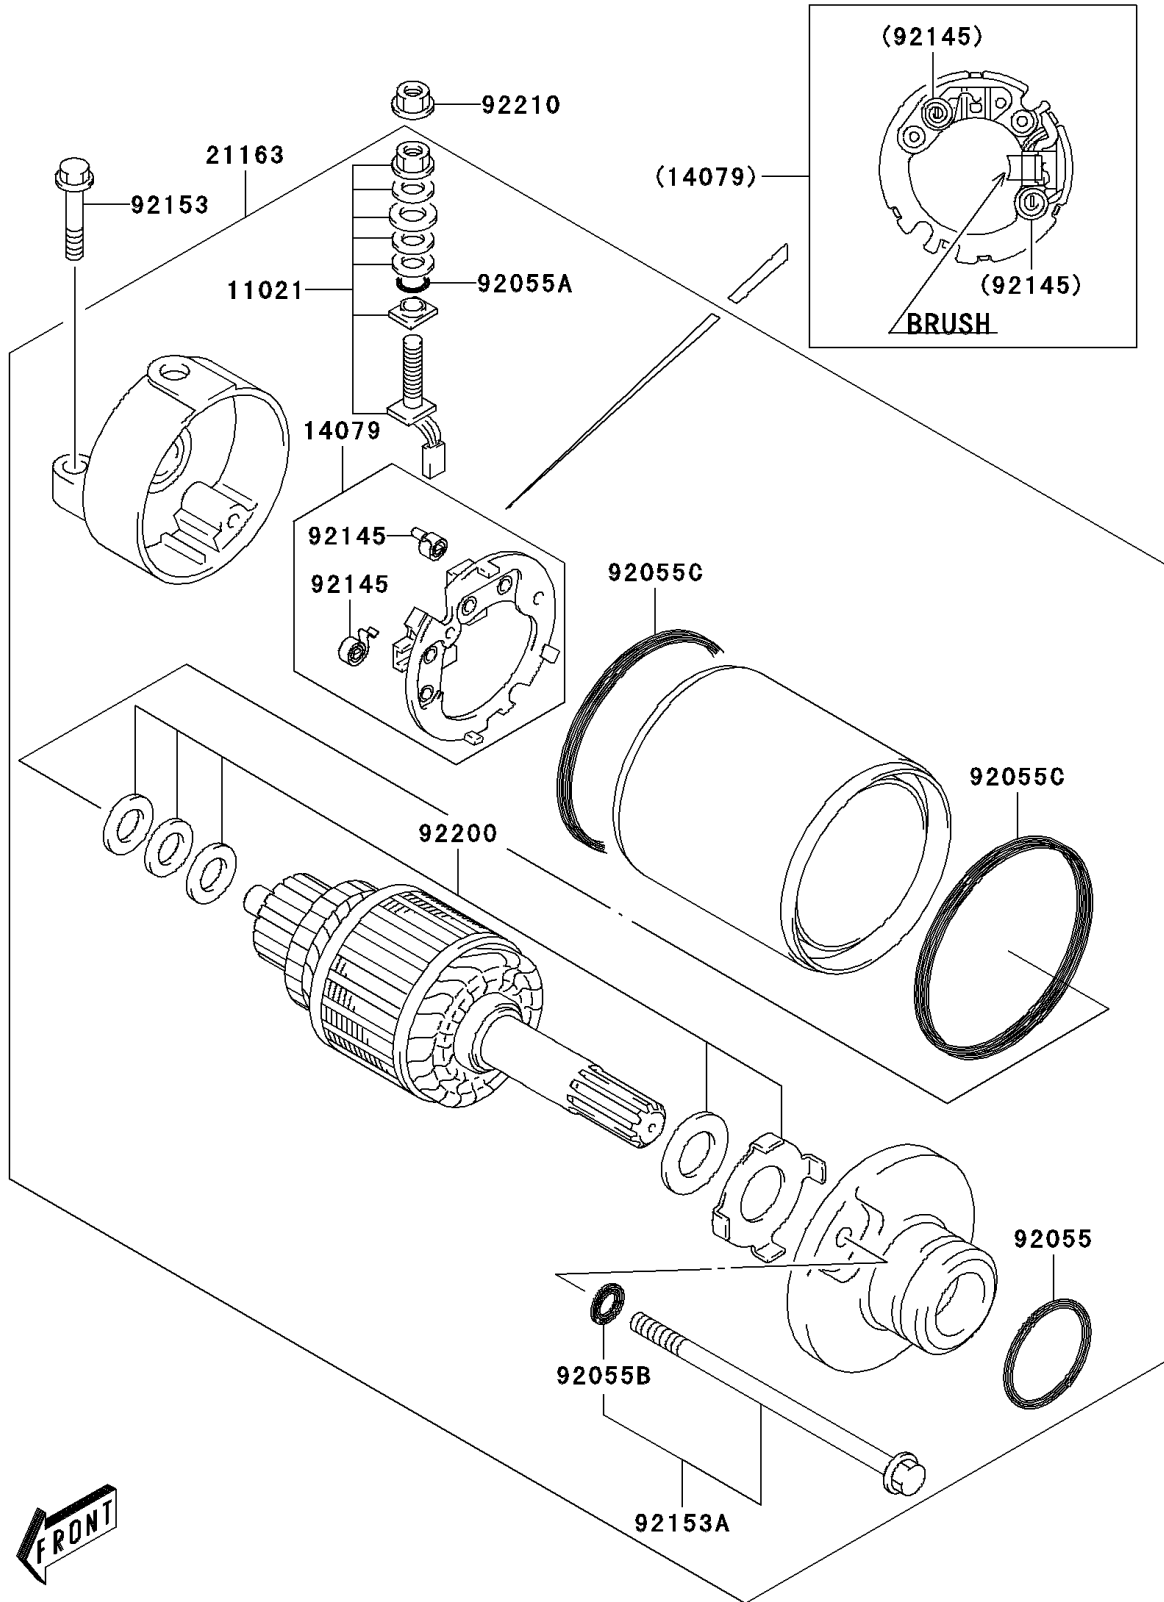

2004 KLX400R (Canada Only) PARTS DIAGRAM

Starter Motor

E1840

2004 KLX400R (Canada Only) PARTS LIST

Starter Motor

ITEM NAME	PART NUMBER	QUANTITY
BRUSH,TERMINAL SET (Ref # 11021)	11021-S002	1
HOLDER-ASSY (Ref # 14079)	14079-S002	1
STARTER-ELECTRIC (Ref # 21163)	21163-S004	1
RING-O,D:3,ID:24.5 (Ref # 92055)	92055-S008	1
RING-O (Ref # 92055A)	92055-S067	1
RING-O (Ref # 92055B)	92055-S068	2
RING-O (Ref # 92055C)	92055-S069	2
SPRING,BRUSH (Ref # 92145)	92145-S103	2
BOLT (Ref # 92153)	92153-S003	2
BOLT (Ref # 92153A)	92153-S293	2
WASHER,SET (Ref # 92200)	92200-S154	1
NUT,STARTING MOTOR (Ref # 92210)	92210-S099	1