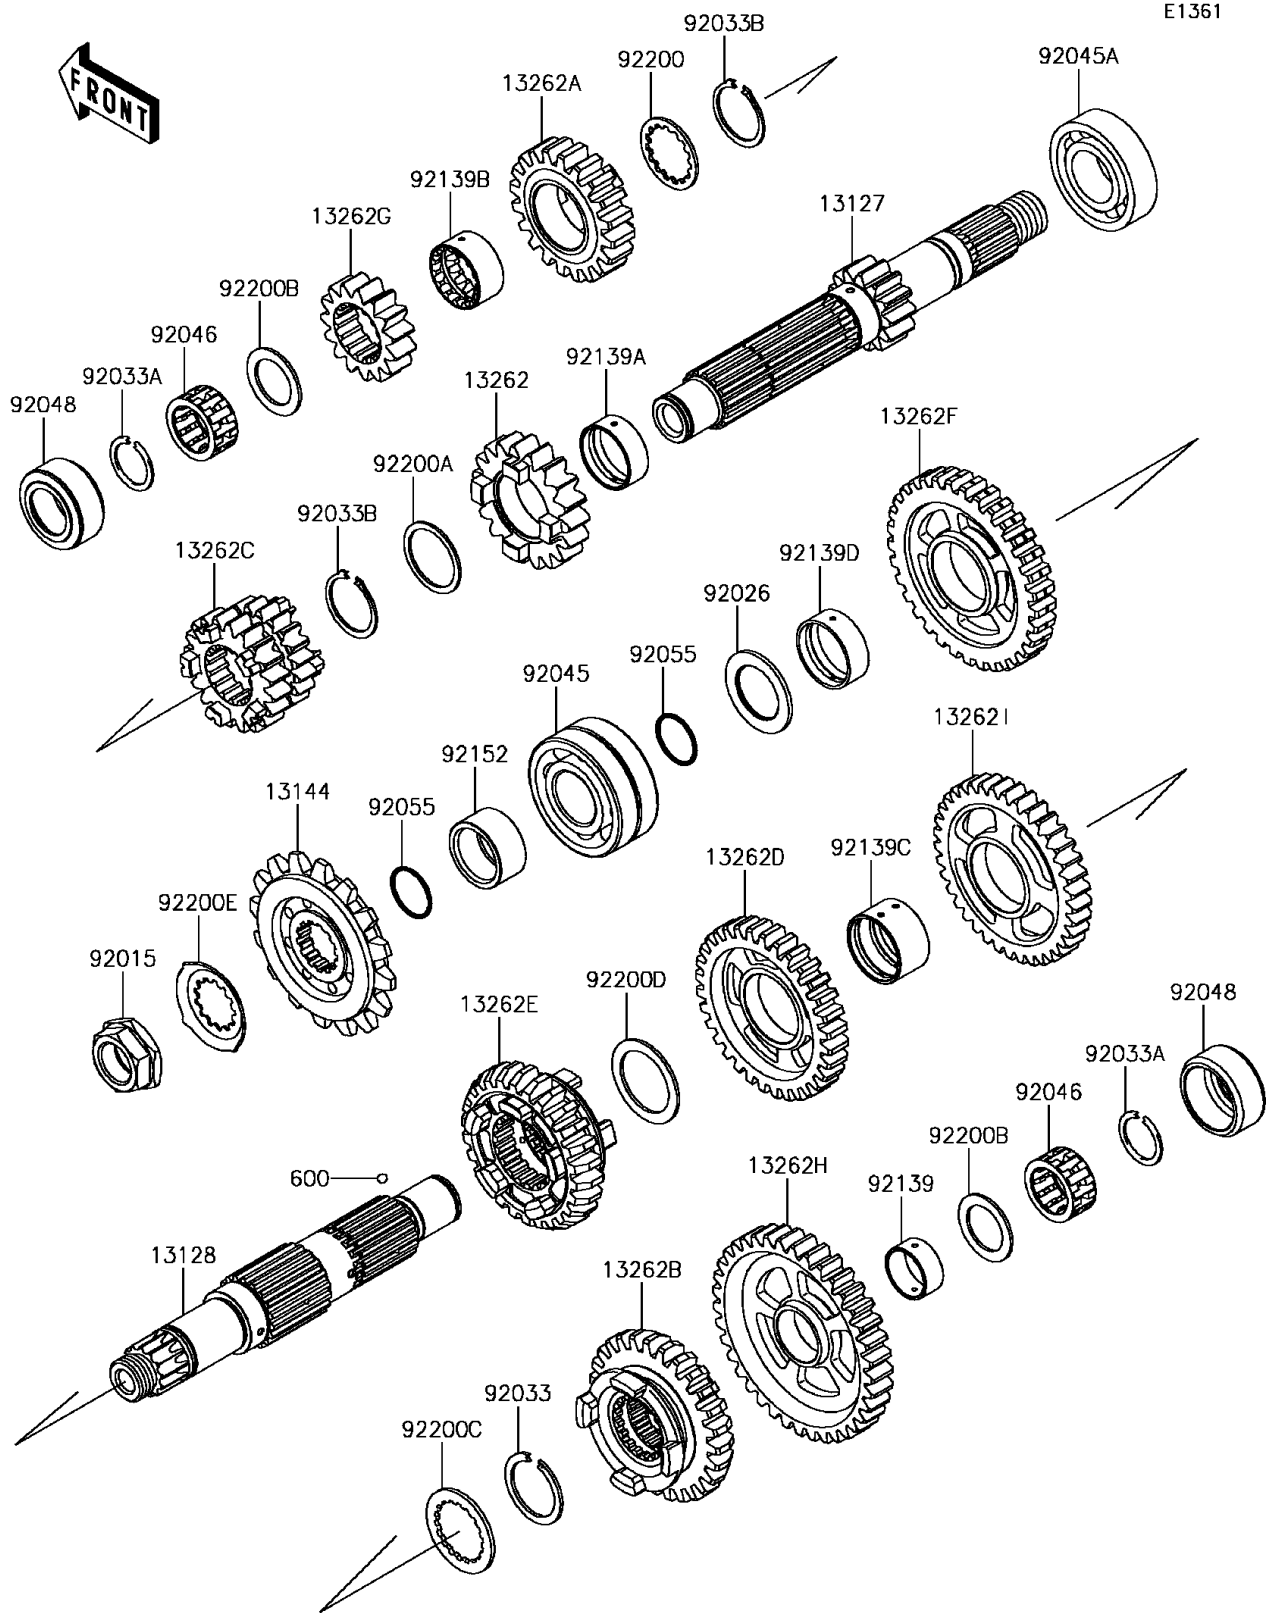

2017 Ninja ZX-6R PARTS DIAGRAM

Transmission

E1361

2017 Ninja ZX-6R PARTS LIST

Transmission

ITEM NAME	PART NUMBER	QUANTITY
SHAFT-TRANSMISSION INPUT,13T (Ref # 13127)	13127-0647	1
SHAFT-TRANSMISSION OUTPUT (Ref # 13128)	13128-0031	1
SPROCKET-OUTPUT,16T,#520 (Ref # 13144)	13144-0038	1
GEAR,INPUT 5TH,19T (Ref # 13262)	13262-0374	1
GEAR,INPUT 6TH,20T (Ref # 13262A)	13262-0375	1
GEAR,OUTPUT 5TH,27T (Ref # 13262B)	13262-0380	1
GEAR,INPUT 3RD&4TH,20T&20T (Ref # 13262C)	13262-0506	1
GEAR,OUTPUT 4TH,32T (Ref # 13262D)	13262-0510	1
GEAR,OUTPUT 6TH,26T (Ref # 13262E)	13262-0582	1
GEAR,OUTPUT 2ND,33T (Ref # 13262F)	13262-0743	1
GEAR,INPUT 2ND,15T (Ref # 13262G)	13262-0950	1
GEAR,OUTPUT LOW,37T (Ref # 13262H)	13262-0951	1
GEAR,OUTPUT 3RD,37T (Ref # 13262I)	13262-0963	1
BALL-STEEL,5/32 (Ref # 600)	600A0500	1
NUT,20MM (Ref # 92015)	92015-1963	1
SPACER,25.3X39X2.0 (Ref # 92026)	92026-1529	1
RING-SNAP,26.9X34X1.5 (Ref # 92033)	92033-0047	1
RING-SNAP,20X25.5X1.2 (Ref # 92033A)	92033-025	1
RING-SNAP,25.9X30.6X1.2 (Ref # 92033B)	92033-1037	1
BEARING-BALL,DAC2557NSSH (Ref # 92045)	92045-0003	1
BEARING-BALL,25X52X15 (Ref # 92045A)	92045-0058	1
BEARING-NEEDLE (Ref # 92046)	92046-1291	1
RACE,30X38X17.3 (Ref # 92048)	92048-0007	1
RING-O,21.5X1.5 (Ref # 92055)	92055-1293	1
BUSHING,GEAR,LOW OUT (Ref # 92139)	92139-0038	1
BUSHING,GEAR,5TH IN (Ref # 92139A)	92139-0161	1
BUSHING,GEAR,6TH IN (Ref # 92139B)	92139-0162	1
BUSHING,GEAR,3RD/4TH OUT (Ref # 92139C)	92139-0163	1
BUSHING,GEAR,2ND OUT (Ref # 92139D)	92139-0164	1

2017 Ninja ZX-6R PARTS LIST

Transmission

ITEM NAME	PART NUMBER	QUANTITY
COLLAR,25X32X15.7 (Ref # 92152)	92152-0444	1
WASHER,28.3X34.0X1.6 (Ref # 92200)	92200-0050	1
WASHER,28.1X34.0X1.2 (Ref # 92200A)	92200-0051	1
WASHER,22.1X32.0X1.4 (Ref # 92200B)	92200-0138	1
WASHER,TOOTHED,28X40X2 (Ref # 92200C)	92200-1277	1
WASHER,29.9X40X1.5 (Ref # 92200D)	92200-1278	1
WASHER (Ref # 92200E)	92200-1720	1