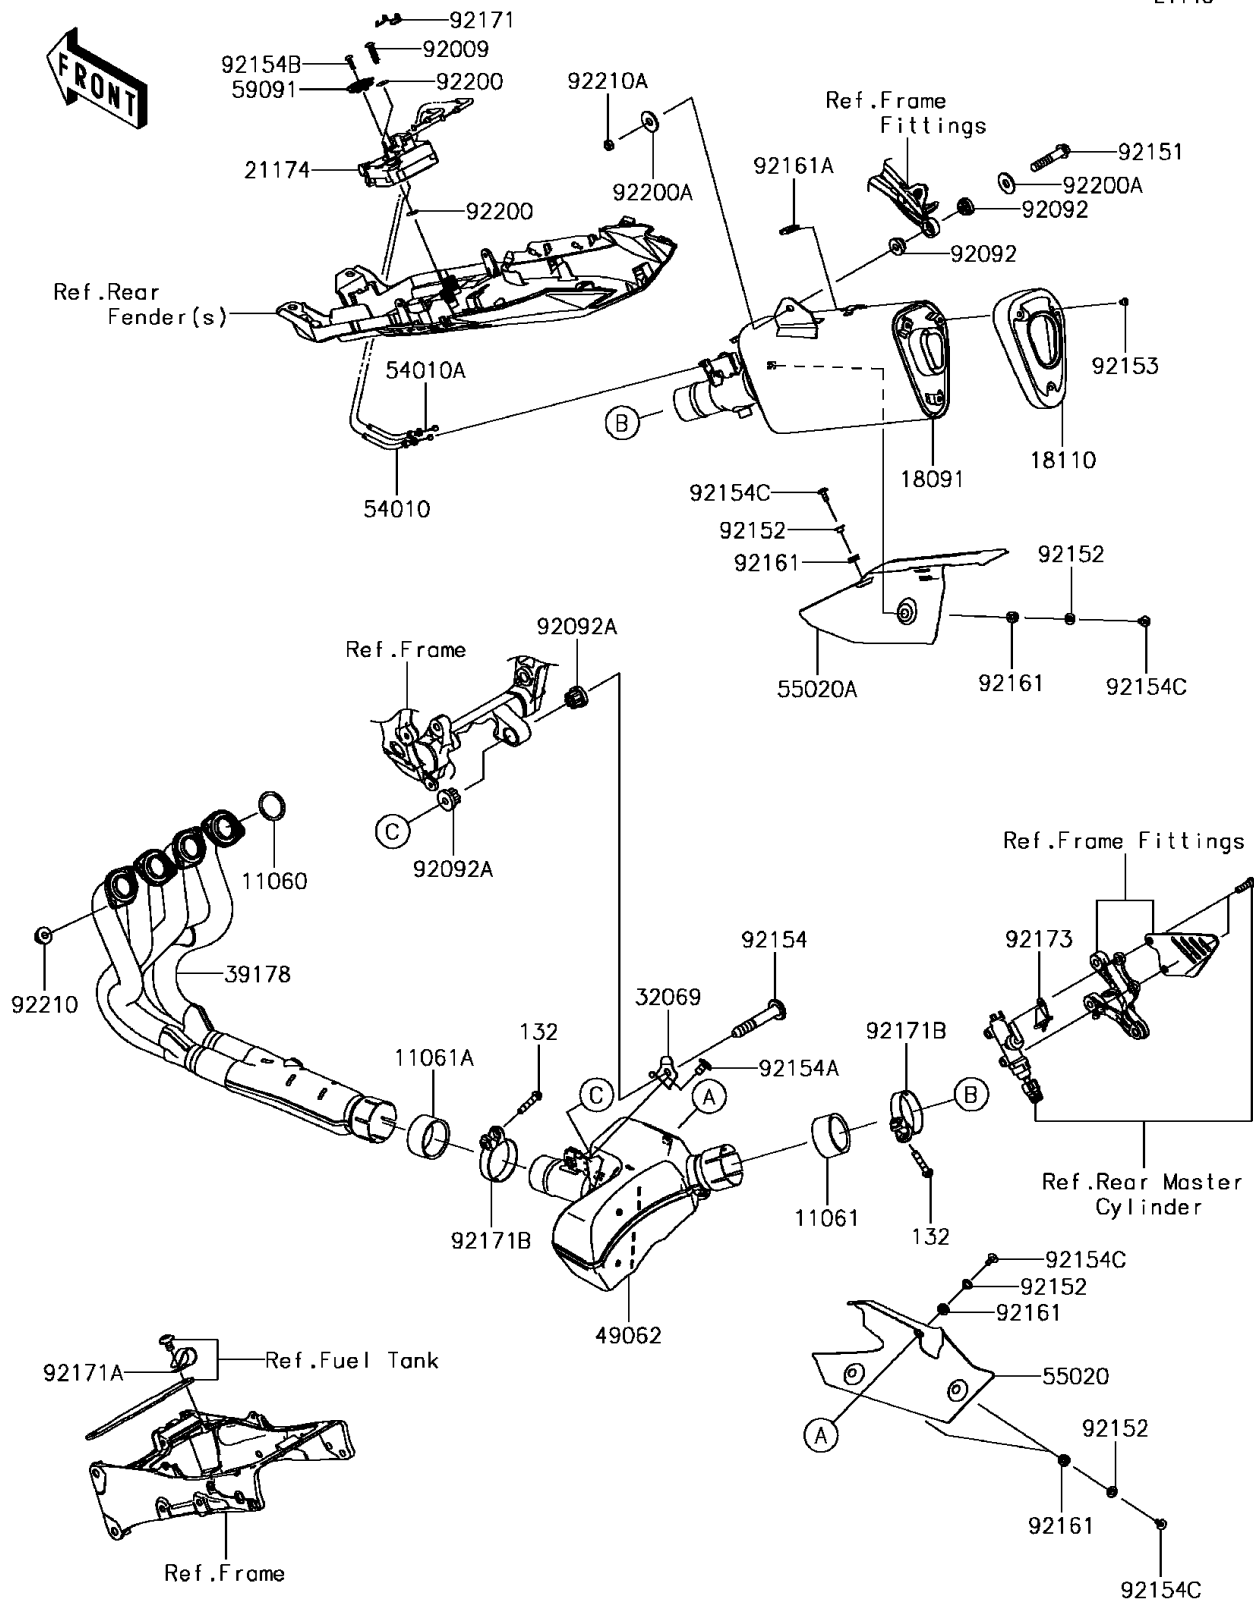

2017 Ninja ZX-6R PARTS DIAGRAM

Muffler(s)

E1140

2017 Ninja ZX-6R PARTS LIST

Muffler(s)

ITEM NAME	PART NUMBER	QUANTITY
GASKET,EXHAUST PIPE (Ref # 11060)	11060-1203	1
GASKET,50.8X62X30 (Ref # 11061)	11061-0447	1
GASKET,54X62X30 (Ref # 11061A)	11061-0448	1
BOLT-FLANGED-SMALL,8X40 (Ref # 132)	132BC0840	1
BODY-COMP-MUFFLER (Ref # 18091)	18091-0909	1
BODY END-MUFFLER (Ref # 18110)	18110-0185	1
MOTOR-ELECTRIC (Ref # 21174)	21174-0005	1
BRACKET-MUFFLER (Ref # 32069)	32069-0340	1
MANIFOLD-COMP-EXHAUST (Ref # 39178)	39178-0207	1
PIPE-COMP-EXHAUST (Ref # 49062)	49062-0713	1
CABLE,CLOSE (Ref # 54010)	54010-0592	1
CABLE,OPEN (Ref # 54010A)	54010-0599	1
GUARD,CHAMBER (Ref # 55020)	55020-0864	1
GUARD,FRONT COVER (Ref # 55020A)	55020-0901	1
PULLEY (Ref # 59091)	59091-0007	1
SCREW,TAPPING,6X30 (Ref # 92009)	92009-1481	1
BUSHING-RUBBER (Ref # 92092)	92092-0018	1
BUSHING-RUBBER,MUFFLER (Ref # 92092A)	92092-1087	1
BOLT,FLANGED,8X40 (Ref # 92151)	92151-1532	1
COLLAR,6.3X8.3X16 (Ref # 92152)	92152-0286	1
BOLT,HEX HEAD,6X8 (Ref # 92153)	92153-1758	1
BOLT,SOCKET,10X61 (Ref # 92154)	92154-0125	1
BOLT,SOCKET,10X16 (Ref # 92154A)	92154-0126	1
BOLT,TORX,5X18 (Ref # 92154B)	92154-0217	1
BOLT,SOCKET,6X14 (Ref # 92154C)	92154-0907	1
DAMPER (Ref # 92161)	92161-0308	1
DAMPER (Ref # 92161A)	92161-1228	1
CLAMP (Ref # 92171)	92171-0292	1
CLAMP,L=60 (Ref # 92171A)	92171-0652	1

2017 Ninja ZX-6R PARTS LIST

Muffler(s)

ITEM NAME	PART NUMBER	QUANTITY
CLAMP,64.5MM (Ref # 92171B)	92171-1668	1
CLAMP (Ref # 92173)	92173-1053	1
WASHER (Ref # 92200)	92200-0078	1
WASHER,8.0X22.0X1.5 (Ref # 92200A)	92200-0174	1
NUT,8MM (Ref # 92210)	92210-0076	1
NUT,8MM (Ref # 92210A)	92210-0173	1