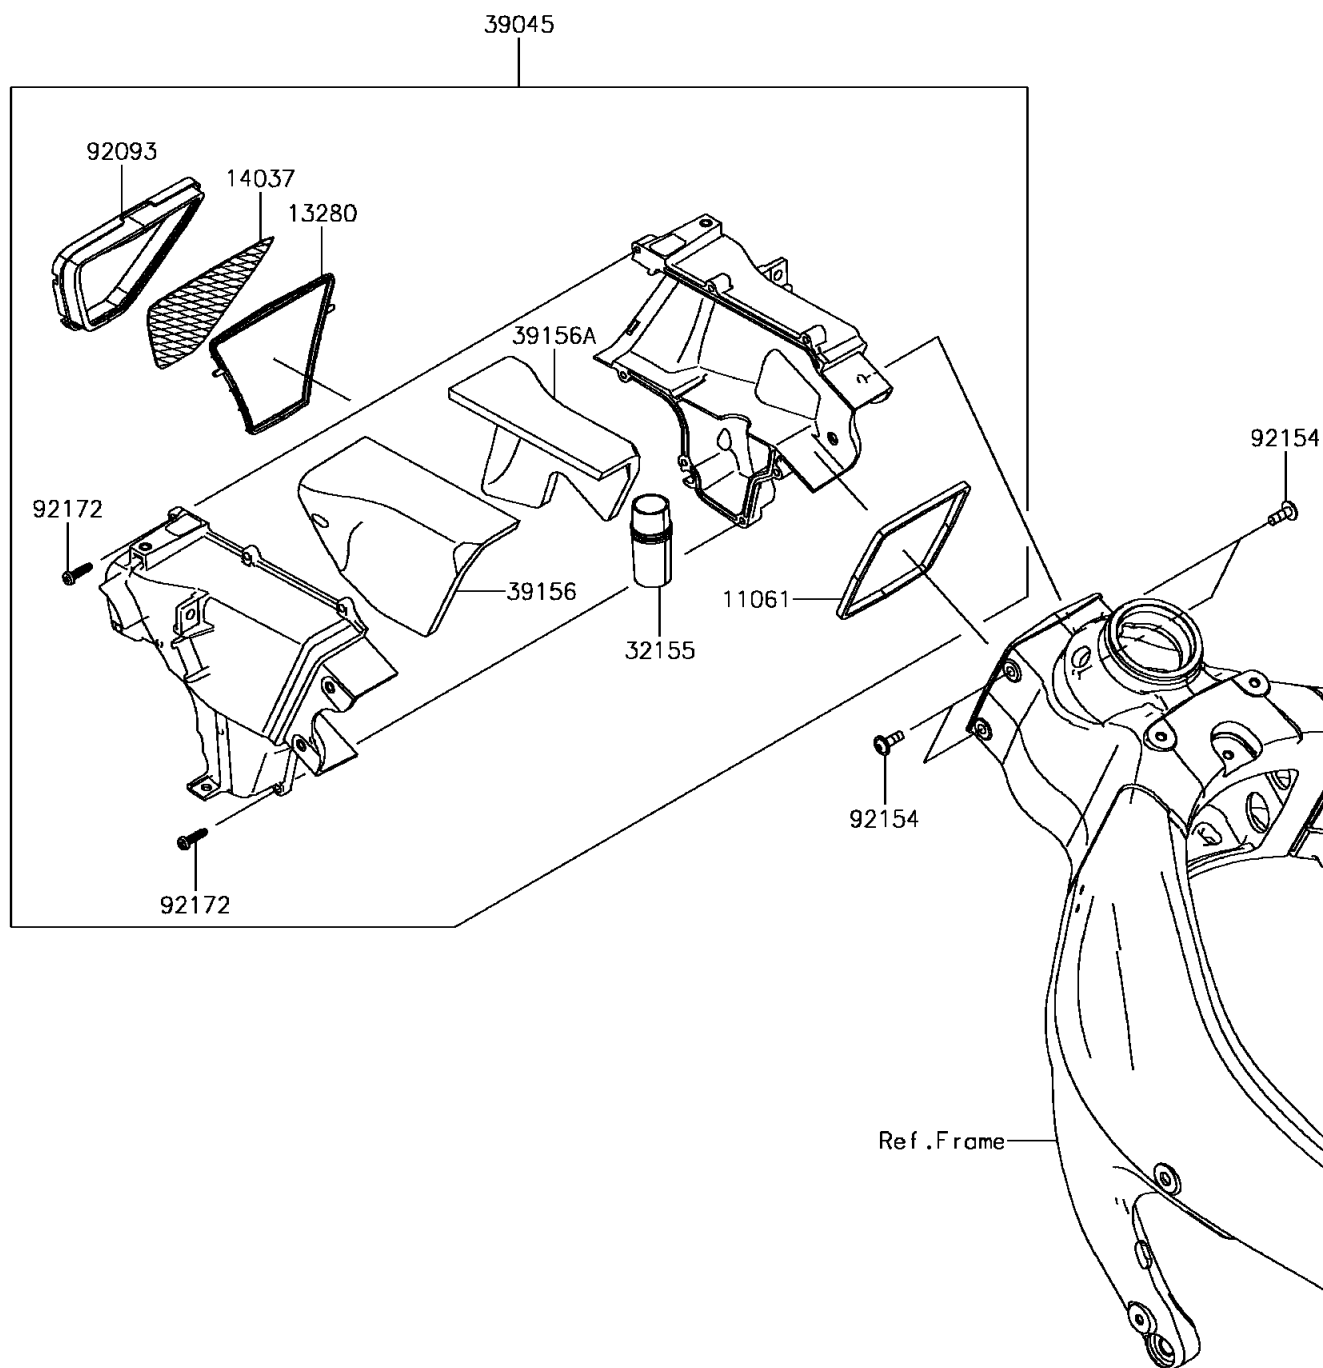

2017 Ninja ZX-6R PARTS DIAGRAM

Air Duct

E1131

2017 Ninja ZX-6R PARTS LIST

Air Duct

ITEM NAME	PART NUMBER	QUANTITY
GASKET (Ref # 11061)	11061-0825	1
HOLDER,DUST (Ref # 13280)	13280-0757	1
SCREEN (Ref # 14037)	14037-0746	1
PIPE (Ref # 32155)	32155-1275	1
DUCT-ASSY,RAM AIR (Ref # 39045)	39045-0057	1
PAD,LH (Ref # 39156)	39156-0901	1
PAD,RH (Ref # 39156A)	39156-0902	1
SEAL (Ref # 92093)	92093-0589	1
BOLT,FLANGED,BUTTON,6X18 (Ref # 92154)	92154-0996	1
SCREW,TAPPING,5X20 (Ref # 92172)	92172-0009	1