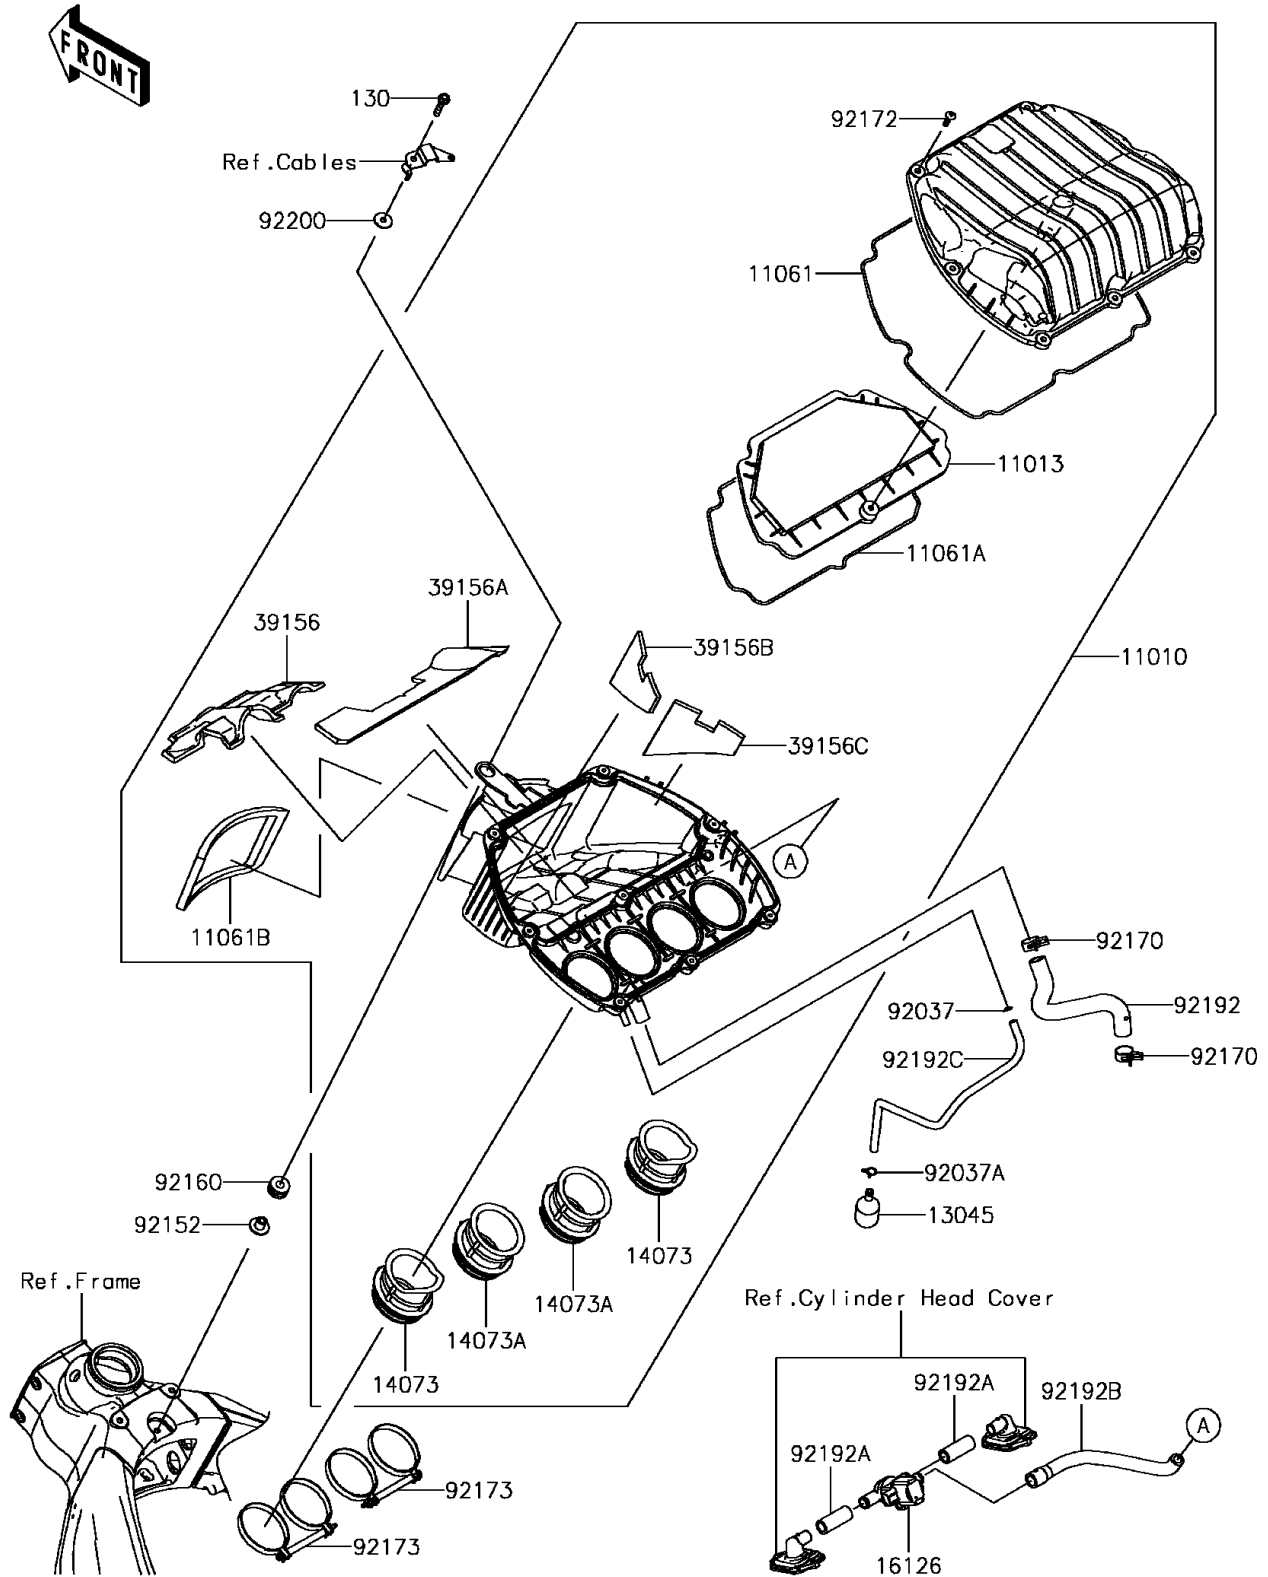

2017 Ninja ZX-6R PARTS DIAGRAM

Air Cleaner

E1130

2017 Ninja ZX-6R PARTS LIST

Air Cleaner

ITEM NAME	PART NUMBER	QUANTITY
FILTER-ASSY-AIR (Ref # 11010)	11010-0764	1
ELEMENT-AIR FILTER (Ref # 11013)	11013-0036	1
GASKET,UPP CASE (Ref # 11061)	11061-0379	1
GASKET,LWR CASE (Ref # 11061A)	11061-0380	1
GASKET,FRAME-A/C (Ref # 11061B)	11061-0381	1
BOLT-FLANGED,6X30 (Ref # 130)	130BB0630	1
RECEIVER-OIL (Ref # 13045)	13045-1057	1
DUCT,FUNNEL #1 (Ref # 14073)	14073-0742	1
DUCT,FUNNEL #2 (Ref # 14073A)	14073-0766	1
VALVE,AIR SWITCHING (Ref # 16126)	16126-0038	1
PAD,FR (Ref # 39156)	39156-0513	1
PAD,RR (Ref # 39156A)	39156-0514	1
PAD,LH (Ref # 39156B)	39156-0515	1
PAD,RH (Ref # 39156C)	39156-0516	1
CLAMP,TUBE (Ref # 92037)	92037-010	1
CLAMP (Ref # 92037A)	92037-1712	1
COLLAR,6.5X10.5X13.1 (Ref # 92152)	92152-0547	1
DAMPER (Ref # 92160)	92160-1162	1
CLAMP (Ref # 92170)	92170-1060	1
SCREW (Ref # 92172)	92172-1072	1
CLAMP (Ref # 92173)	92173-0115	1
TUBE,BLOWBY (Ref # 92192)	92192-0429	1
TUBE,12X17.6X44 (Ref # 92192A)	92192-0851	1
TUBE,ASV-A/C (Ref # 92192B)	92192-0879	1
TUBE,6X9X430 (Ref # 92192C)	92192-1254	1
WASHER,6.5X22X1.6 (Ref # 92200)	92200-1087	1