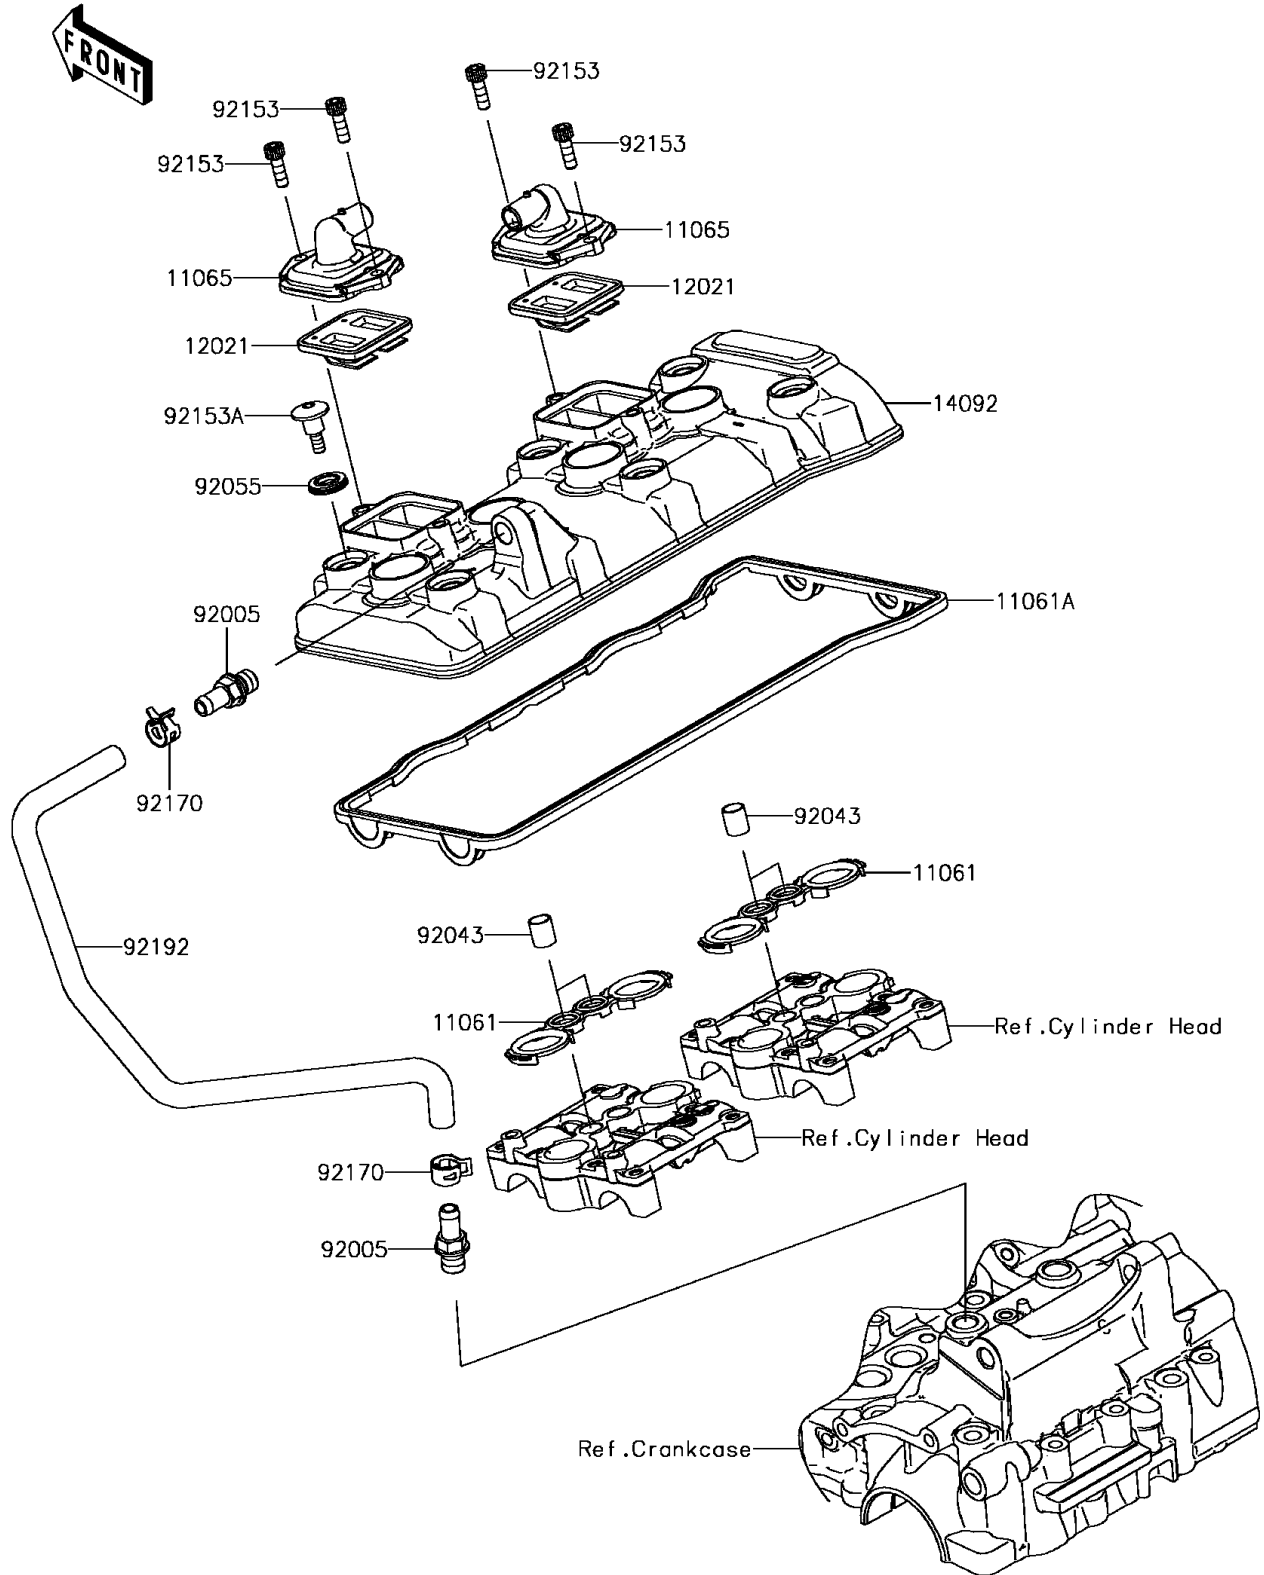

## 2017 Ninja ZX-6R PARTS DIAGRAM

Cylinder Head Cover

E1112

## 2017 Ninja ZX-6R PARTS LIST

Cylinder Head Cover

| ITEM NAME                                 | PART NUMBER | QUANTITY |
|---|-------------|----------|
| GASKET,PLUG HOLE (Ref # 11061)            | 11061-0374  | 1        |
| GASKET,HEAD COVER (Ref # 11061A)          | 11061-0375  | 1        |
| CAP,HEAD COVER (Ref # 11065)              | 11065-0328  | 1        |
| VALVE-ASSY-REED (Ref # 12021)             | 12021-0016  | 1        |
| COVER,HEAD (Ref # 14092)                  | 14092-1084  | 1        |
| FITTING,BREATHER CONNECTION (Ref # 92005) | 92005-0086  | 1        |
| PIN,10.1X12X14 (Ref # 92043)              | 92043-4009  | 1        |
| RING-O (Ref # 92055)                      | 92055-0187  | 1        |
| BOLT,SOCKET,6X18 (Ref # 92153)            | 92153-1284  | 1        |
| BOLT,SOCKET,6X22.5 (Ref # 92153A)         | 92153-1779  | 1        |
| CLAMP (Ref # 92170)                       | 92170-1938  | 1        |
| TUBE,BREATHER CONNECTION (Ref # 92192)    | 92192-0423  | 1        |