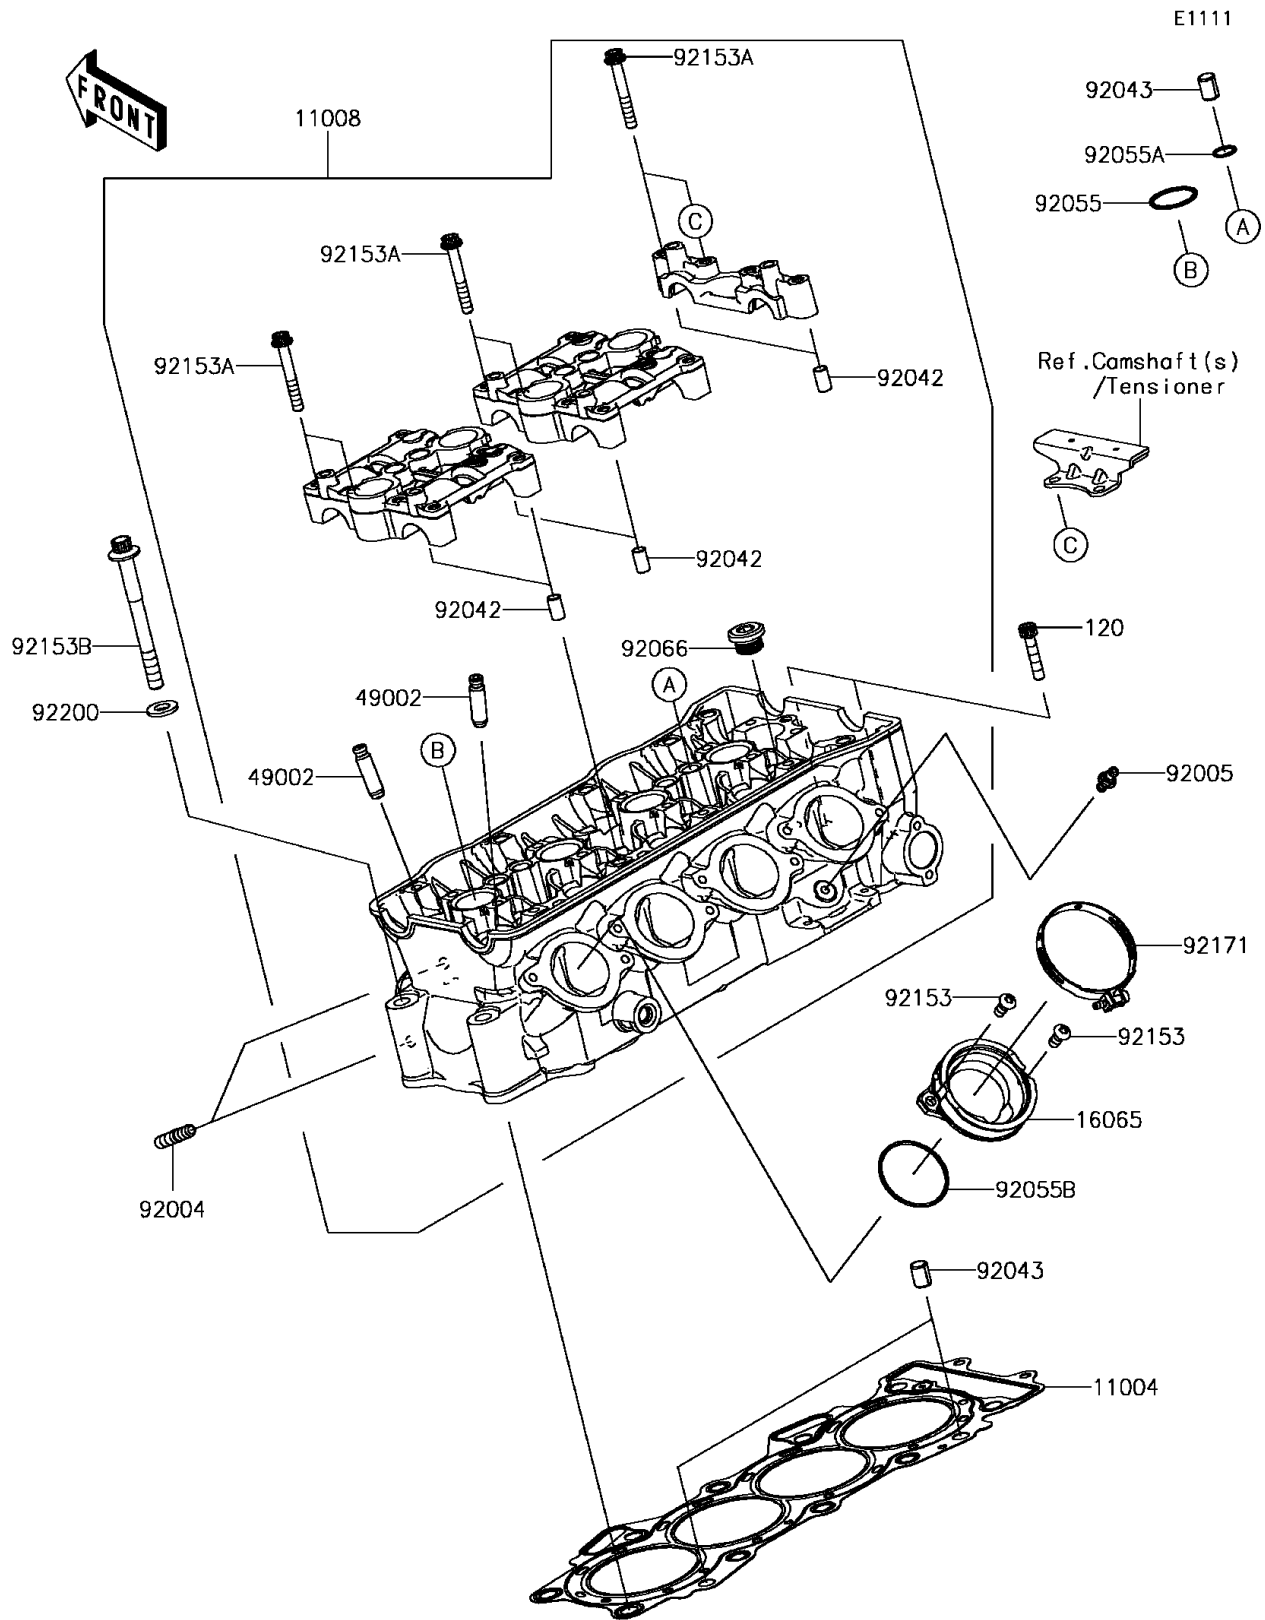

2017 Ninja ZX-6R PARTS DIAGRAM

Cylinder Head

2017 Ninja ZX-6R PARTS LIST

Cylinder Head

ITEM NAME	PART NUMBER	QUANTITY
GASKET-HEAD (Ref # 11004)	11004-0736	1
HEAD-COMP-CYLINDER (Ref # 11008)	11008-0762	1
BOLT-SOCKET,6X30 (Ref # 120)	120CD0630	1
HOLDER-CARBURETOR (Ref # 16065)	16065-0067	1
GUIDE-VALVE (Ref # 49002)	49002-1152	1
STUD (Ref # 92004)	92004-0050	1
FITTING (Ref # 92005)	92005-1273	1
PIN,DOWEL,6.3X8X14 (Ref # 92042)	92042-007	1
PIN,8.2X10X14 (Ref # 92043)	92043-1264	1
RING-O,25.5X2 (Ref # 92055)	92055-0074	1
RING-O,11.5X1.5 (Ref # 92055A)	92055-0133	1
RING-O,42X1.9 (Ref # 92055B)	92055-1536	1
PLUG,16X10 (Ref # 92066)	92066-0129	1
BOLT,TORX,6X14 (Ref # 92153)	92153-0406	1
BOLT,SOCKET,6X45 (Ref # 92153A)	92153-0656	1
BOLT,FLANGED,9X90 (Ref # 92153B)	92153-1610	1
CLAMP,60MM (Ref # 92171)	92171-0729	1
WASHER,9.2X19X2.3 (Ref # 92200)	92200-0193	1