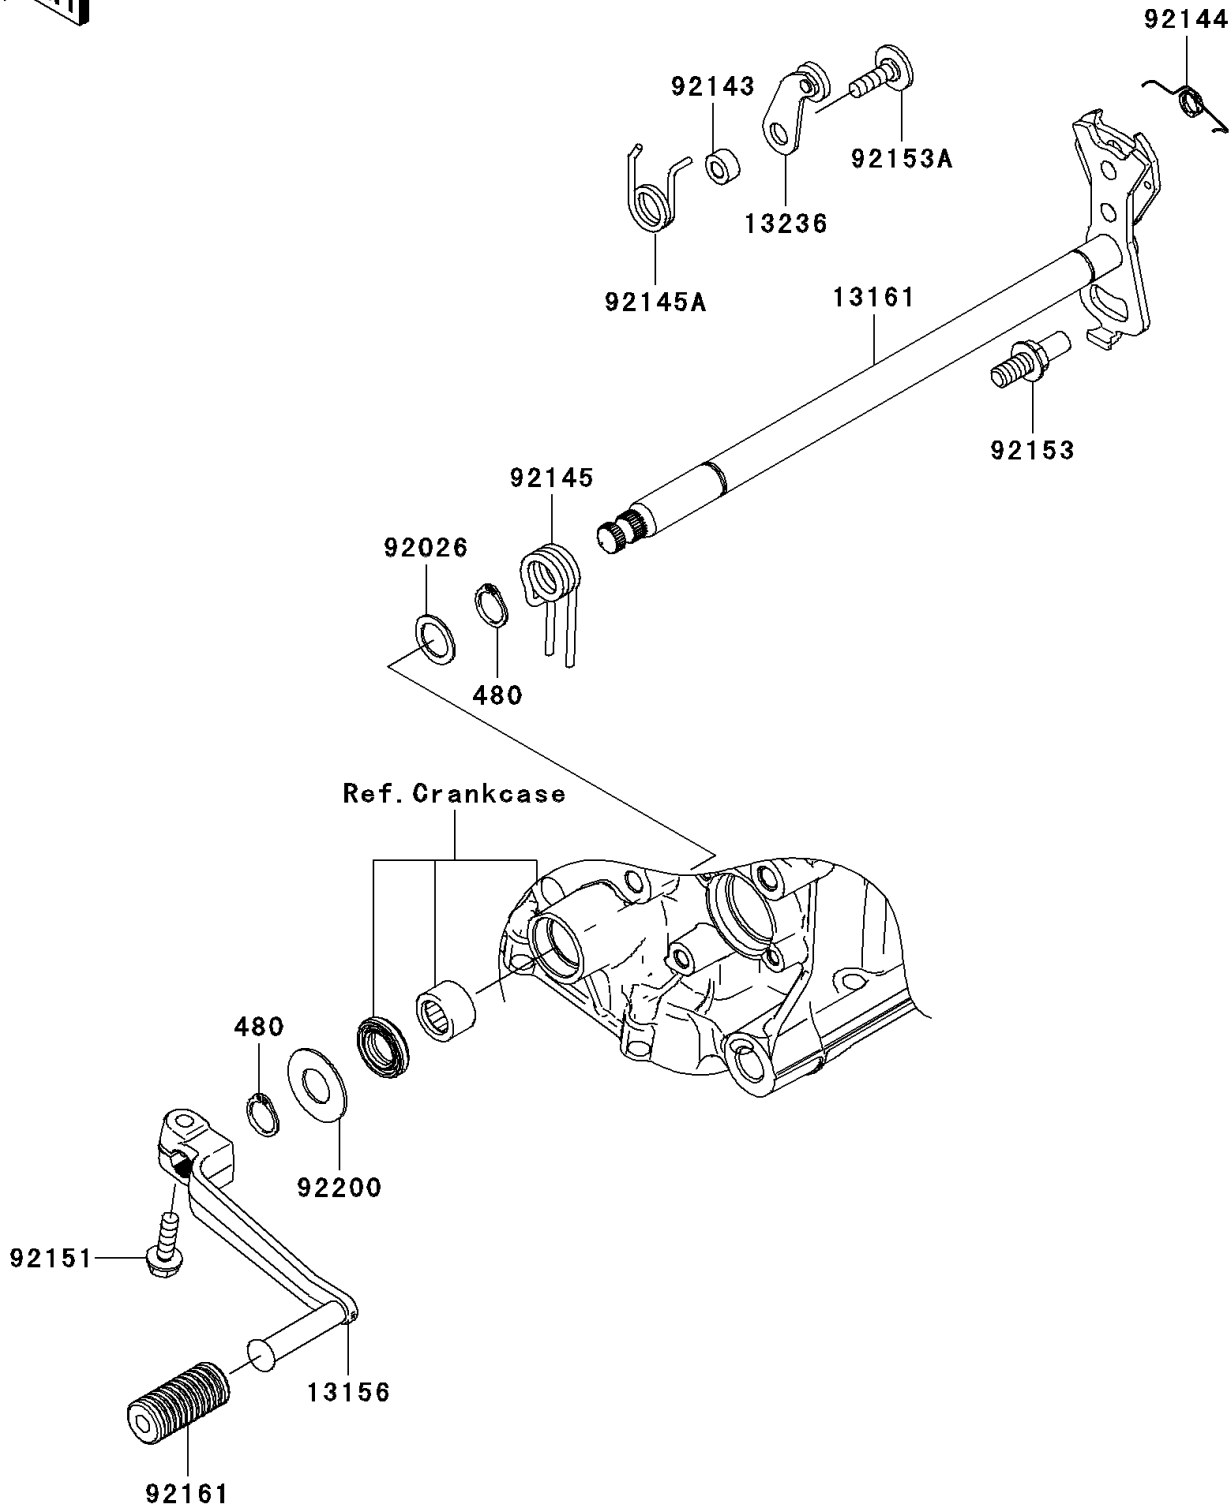

2009 Ninja® ZX™-14 PARTS DIAGRAM

Gear Change Mechanism

E1370

2009 Ninja® ZX™-14 PARTS LIST

Gear Change Mechanism

ITEM NAME	PART NUMBER	QUANTITY
CIRCLIP-TYPE-C,14MM (Ref # 480)	480J1400	2
LEVER-CHANGE,PEDAL (Ref # 13156)	13156-0075	1
LEVER-COMP-CHANGE SHAFT (Ref # 13161)	13161-0034	1
LEVER-COMP (Ref # 13236)	13236-1243	1
SPACER,14X20X1.0 (Ref # 92026)	92026-1534	1
COLLAR (Ref # 92143)	92143-1595	1
SPRING (Ref # 92144)	92144-1029	1
SPRING (Ref # 92145)	92145-0336	1
SPRING (Ref # 92145A)	92145-0404	1
BOLT,FLANGED,6X20 (Ref # 92151)	92151-1226	1
BOLT,RETURN SPRING (Ref # 92153)	92153-0421	1
BOLT,6X20 (Ref # 92153A)	92153-1505	1
DAMPER,CHANGE PEDAL (Ref # 92161)	92161-1300	1
WASHER (Ref # 92200)	92200-0265	1